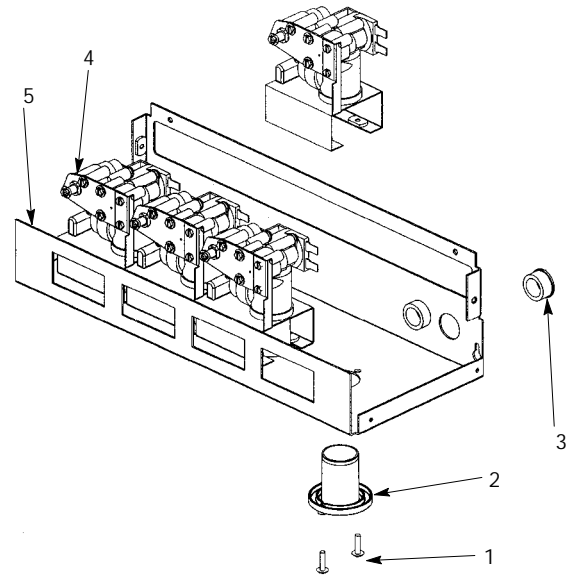

FIGURE 2. PLATFORM ASSEMBLY

Item No.	Part No.	Name
	48432	Pump and Brkt Asy
1	0704105	Screw No. 8-32 x 1/2"
2	45185	Pump and Motor Asy
3	45283	Bushing Rubber with Nut Insert
4	48420	Brkt Pump

FIGURE 3. PUMP AND BRACKET ASSEMBLY

IMI CORNELIUS INC.
 One Cornelius Place
 Anoka, MN. 55303-6234
 Telephone 1-800-238-3600
 Facsimile 1-800-258-0255

www.cornelius.com

ILLUSTRATED PARTS LIST

MILLENNIUM (MJ30-4, MJ32-4, MJ31-4) DISPENSER

Item No.	Part No.	Name
	720200300	Disp Asy
1	0704107	Screw No. 8-32 x 5/8" THMS
2	45027001	Bushing Valve Nozzle
3	0733901	Bushing Snap
4	48415	Valve Block Brkt Asy
5	720200301	Valve Block Enclosure
6	720202100	Harn Switch to Elec Box (Not Shown)
	31525037	O-Ring .739 I.D. (Not Shown)
	45003001	Nozzle Mixing and O-Ring (Not Shown)
	45123	Mixer Static (Not Shown)