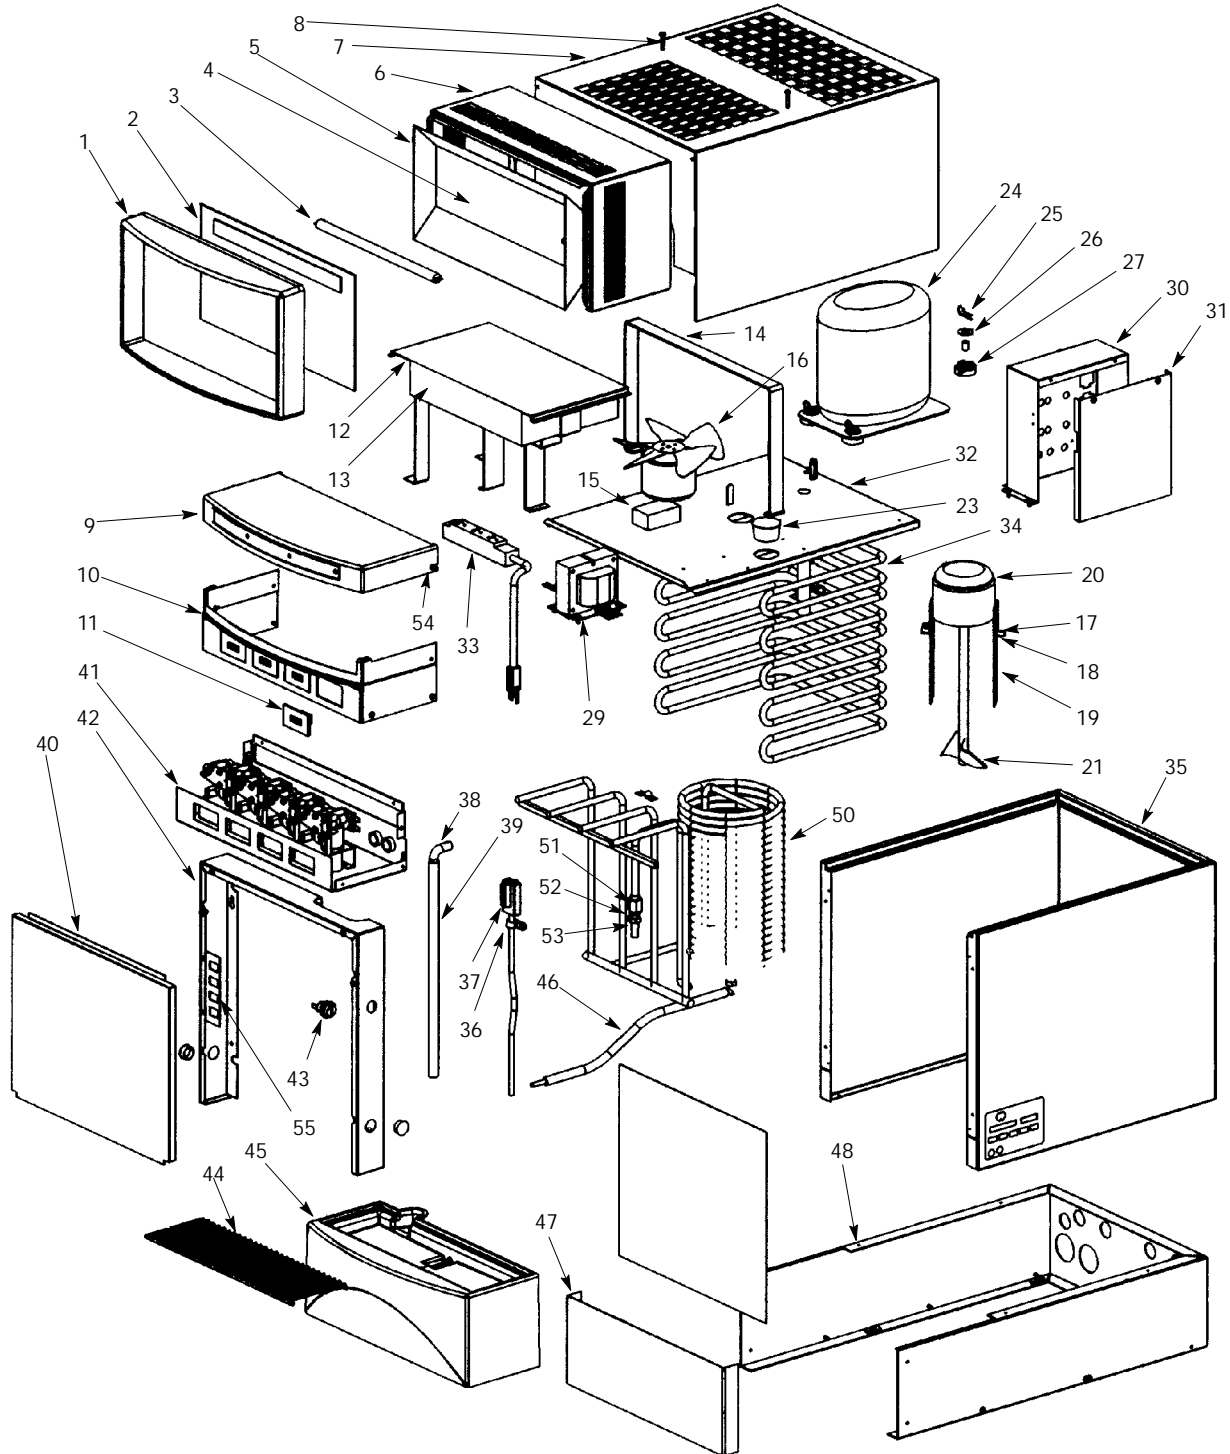

ILLUSTRATED PARTS LIST

MILLENNIUM (MJ30-4, MJ32-4, MJ31-4) DISPENSER

FIGURE 1. GENERAL ASSEMBLY

IMI CORNELIUS INC.
One Cornelius Place
Anoka, MN. 55303-6234
Telephone 1-800-238-3600
Facsimile 1-800-258-0255

www.cornelius.com

ILLUSTRATED PARTS LIST

MILLENNIUM (MJ30-4, MJ32-4, MJ31-4) DISPENSER

Item No.	Part No.	Name
1	550222	Merchndsr Hsg
	720200217	Merchndsr Asy 120V 60HZ
2	48377	Panel Clear Merchndsr
3	31314	Bulb Fluor
	350001	Ballast Finger 120V 60HZ
	60419006	Ballast 220V 50HZ
	60420001	Starter 120V 60HZ
	60419004	Ballast Finger
4	350164	Socket Starter
	187189000	Holder Bi-Pin Lamp
5	231050	Reflector
	231056	Cover Elec
	45433	Holder Fluorescent Lamp
	350128	Cord Pwr
6	231051	Wrap Elec Box
7	261142	Lid
8	0706903	Screw 10-32 x 1/2"
9	720200500	Cover Asy Vlv Hsg
10	720200400	Housing Valve
11	84353001	Switch Asy Push Button
12	550088	Cond Coil
13	230509	Shroud Fan
14	710160063	Handle Deck
15	186074001	Control Ice Bank
16	350017	Blade Fan 5-Blade
	350095	Motor Fan 5W 120V 60HZ
	350096	Motor Fan 5W 230V 50/60HZ
17	400323	Screw SM 8 PAPH 12
18	230040	Brkt Mtr Agit
19	230303	Heat Sink
20	350078	Motor Agit 15W 120V 50/60HZ
	350079	Motor Agit 15W 230V 50HZ
21	350012	Blade Agitator
	186610000	Pin Sprg
22		Not Used
23	400262	Cap Plug (Water Fill Hole)
24	260970	Kit Comp 1/3HP 120V 60HZ
	260968	Kit Comp 1/3HP 230V 50HZ
	260972	Kit Comp 1/3HP 240V 60HZ
	350148	Relay 1/3HP 120V 60HZ
	350151	Relay 1/3HP 230V 50HZ
	350152	Relay 1/3HP, 220V 60HZ
	350108	Overld 1/3HP 120V 60HZ
	350106	Overld 1/3HP 230V 50HZ
	350146	Overld 1/3HP, 220V 60HZ
	720302001	Capac 240V 60HZ
	550001	Accum Dryer

Item No.	Part No.	Name
25	398034400	Pin Hitch
26	20223010	Washer Ft. .489 I.D.
27	189723000	Grommet
28	350182	Switch Rocker
29	720202200	Transfrmr Asy 120V 60HZ
	720202201	Transfrmr Asy 220V 50/60HZ
30	720201400	Box Elec Asy
31	720201403	Cover Elec Box
32		Not Used
33	350130	Cord Pwr
34	260061	Holder Bulb
	230983	Holder C-Bulb
	261356	Coil Evap
	260006	Accum Drier Asy
	230974	Brkt Plt Evap Coil
35	230973	Spacer
	231047	Wrap Cabinet
36	350174	Clamp Cable
37	350131	Cord Pwr 96" Ext NEMA5-15P
	350112	Cord Pwr 98 1/2" EUI-16P w/Recp
38	400501	Fitg Elbow .25-MPT x .5B Nylon
39	650094	Tube Vinyl .500 I.D. (Sold by the Foot)
40	720200700	Panel Splash
41	720200300	Disp Asy
42	720200202	Cover Fnt Tubing Enclosure
43	7227615	Lock Swt and Keys
	19578	Key Lock No. 2009
44	720200600	Cup Rest
45	720200100	Drip Tray Asy
46	113500000	Tube Vinyl .500 I.D. (Sold by the Foot)
47	231049	Base Fnt Riser
48	231048	Wrap Riser Base
49		Not Used
50	261137	Coil Wtr Asy
51	400193	Nut 3/8-Flx x 5/16-Tube
52	311304000	Gasket3/8-MF
53	400135	Fitg 3/8-Barb x 3/8MF
	261139	Manifold 4 Valve
	400113	Fitg L 3/8-Barb x 1/4-MPT
	400263	Plug Dead Head
	650089	Tube Vinyl .375 I.D. (Sold by the Foot)
54	48418	Screw 8-32 Shoulder
55	720200201	Switch Plate for 720200202
	0734801	Rivet Pop for Switch Plate

Reinforced Drip Tray barb starts at serial No. 72A0004JM210