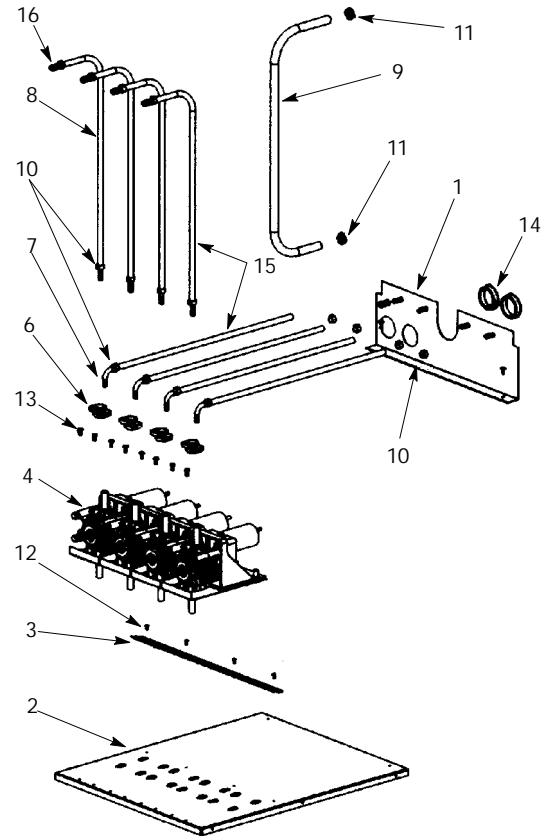

MILLENNIUM (MJ30-4, MJ32-4, MJ31-4) DISPENSER

Item No.	Part No.	Name
	720200800	Platform Asy
1	720200804	Tube Fitg Brkt Asy
2	720200801	Base Platform
3	720200802	Pump Support Brkt
4	48432	Pump and Brkt Asy
5	720201600	Harn Asy Pumps to Plug
6	48195006	Clamp Hose
7	77040400	Fitg L 1/4-Barb
8	77050300	Fitg Val Dole 1/4-Barb Stght
9	89078	Tube Redline .375 I.D. (Sold by the Foot)
10	309854000	Clamp .413 I.D.
11	111353000	Clamp .571 I.D.
12	0734801	Rivet Pop
13	0704001	Screw 8 x 3/8"
14	0733903	Bushing Snap
15	48456	Tube .250 I.D. (Sold by the Foot)
16	77040200	Fitg Splicer .265 I.D.

FIGURE 2. PLATFORM ASSEMBLY

Item No.	Part No.	Name
	48432	Pump and Brkt Asy
1	0704105	Screw No. 8-32 x 1/2"
2	45185	Pump and Motor Asy
3	45283	Bushing Rubber with Nut Insert
4	48420	Brkt Pump

FIGURE 3. PUMP AND BRACKET ASSEMBLY