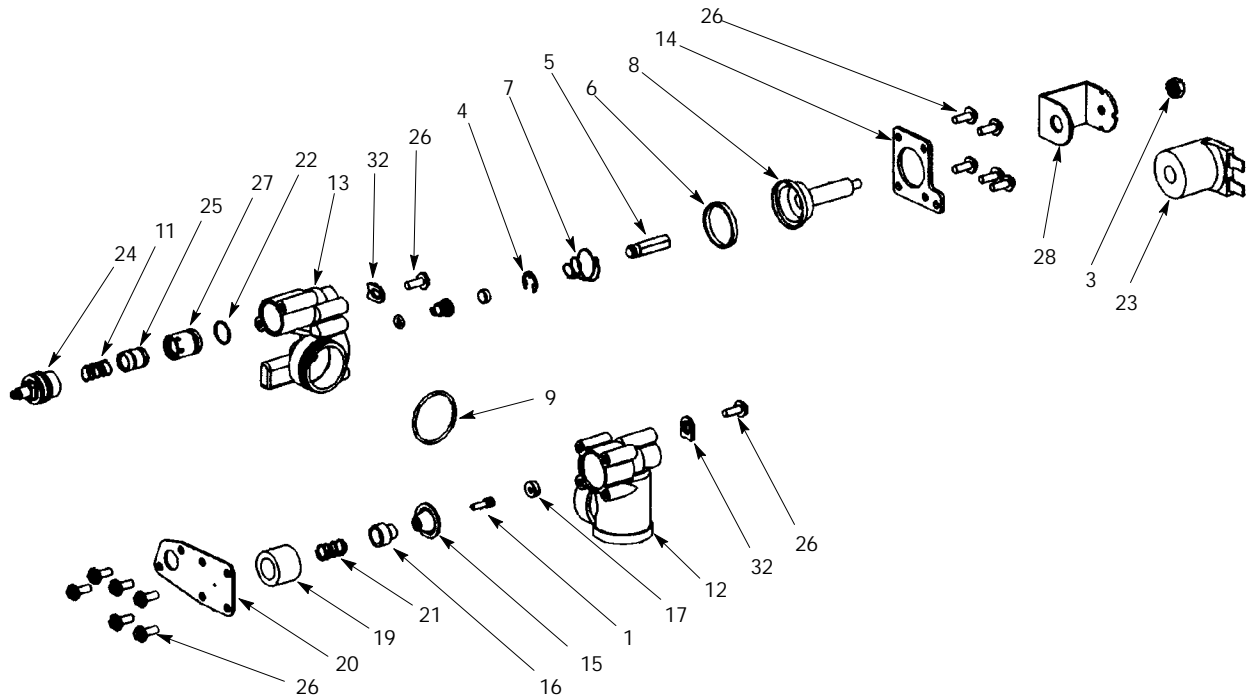

ILLUSTRATED PARTS LIST

MILLENNIUM (MJ30-4, MJ32-4, MJ31-4) DISPENSER

FIGURE 6. VALVE BLOCK ASSEMBLY