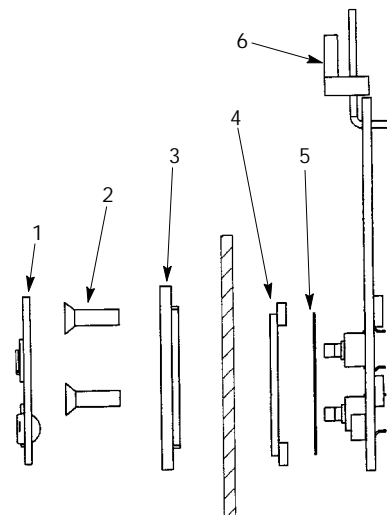

FIGURE 7. ELECTRICAL BOX ASSEMBLY

Item No.	Part No.	Name
	45238	Reg Voltage Asy
1	45162	Brkt Voltage Regulator
2	45056	Support P.C. Board
3	45012102	Kit Replace Voltage Regulator
4	45004	Kit Mounting Voltage Reg
5	45004001	Insulator Voltage Reg

FIGURE 8. VOLTAGE REGULATOR ASSEMBLY

Item No.	Part No.	Name
	7245761	Portion Cntl Board Asy
1	84346601	Switch Overlay
2	0712705	Screw 4-40 x 3/8"
3	84347003	Bezel Portion Cntl
4	84347004	Spacer Portion Cntrl
5	84346801	Spacer Rear Adh
6	7245760	Portion Cntl Board