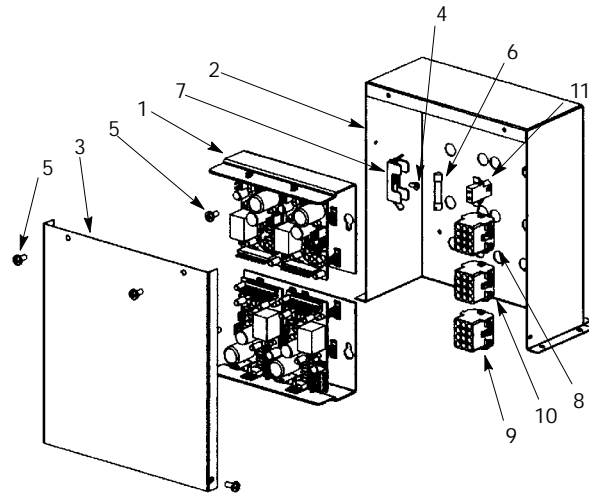

Item No.	Part No.	Name
17	45189	Poppet
18		Not Used
19	47048	Support Diaph
20	45195	Plate Fnt Valve Block
21	45186	Spring .360 O.D.
22	31525060	O-Ring .459 I.D.
23	48520001	Coil Asy
24	7245699	Flow Cntl Bonnet Asy
25	60280002	Piston Water Ceramic
26	07032001	Screw No. 8-18 x 7/16"
27	60281001	Sleeve Syrup Ceramic
28	16779003	Frame "C" Solenoid
29		Not Shown
30	49612	Port Valve Water
31	31525020	O-Ring .176 I.D.
32	71822081	Washer Holdown

IMI CORNELIUS INC.
 One Cornelius Place
 Anoka, MN. 55303-6234
 Telephone 1-800-238-3600
 Facsimile 1-800-258-0255

www.cornelius.com

ILLUSTRATED PARTS LIST

MILLENNIUM (MJ30-4, MJ32-4, MJ31-4) DISPENSER

Item No.	Part No.	Name
	720201400	Box Elec Asy
1	45238	Reg Voltage Asy
2	720201401	Box Elec
3	720201403	Cover Elec Box
4	0734801	Rivet Pop
5	0704001	Screw 8 x 3/8"
6	59328001	Fuse 6.25 Amp
7	7245059	Fuseholder
8	720201701	Harn Asy Pump Elec Box
9	720201702	Harn Asy Speed Elec Box
10	720201703	Harn Asy PB Switch Elec Box
11	720201704	Harn Asy Power Elec Box
	720202000	Harn Asy Pump to Elec Box
	0733909	Bushing Snap

FIGURE 7. ELECTRICAL BOX ASSEMBLY

Item No.	Part No.	Name
	45238	Reg Voltage Asy
1	45162	Brkt Voltage Regulator
2	45056	Support P.C. Board
3	45012102	Kit Replace Voltage Regulator
4	45004	Kit Mounting Voltage Reg
5	45004001	Insulator Voltage Reg