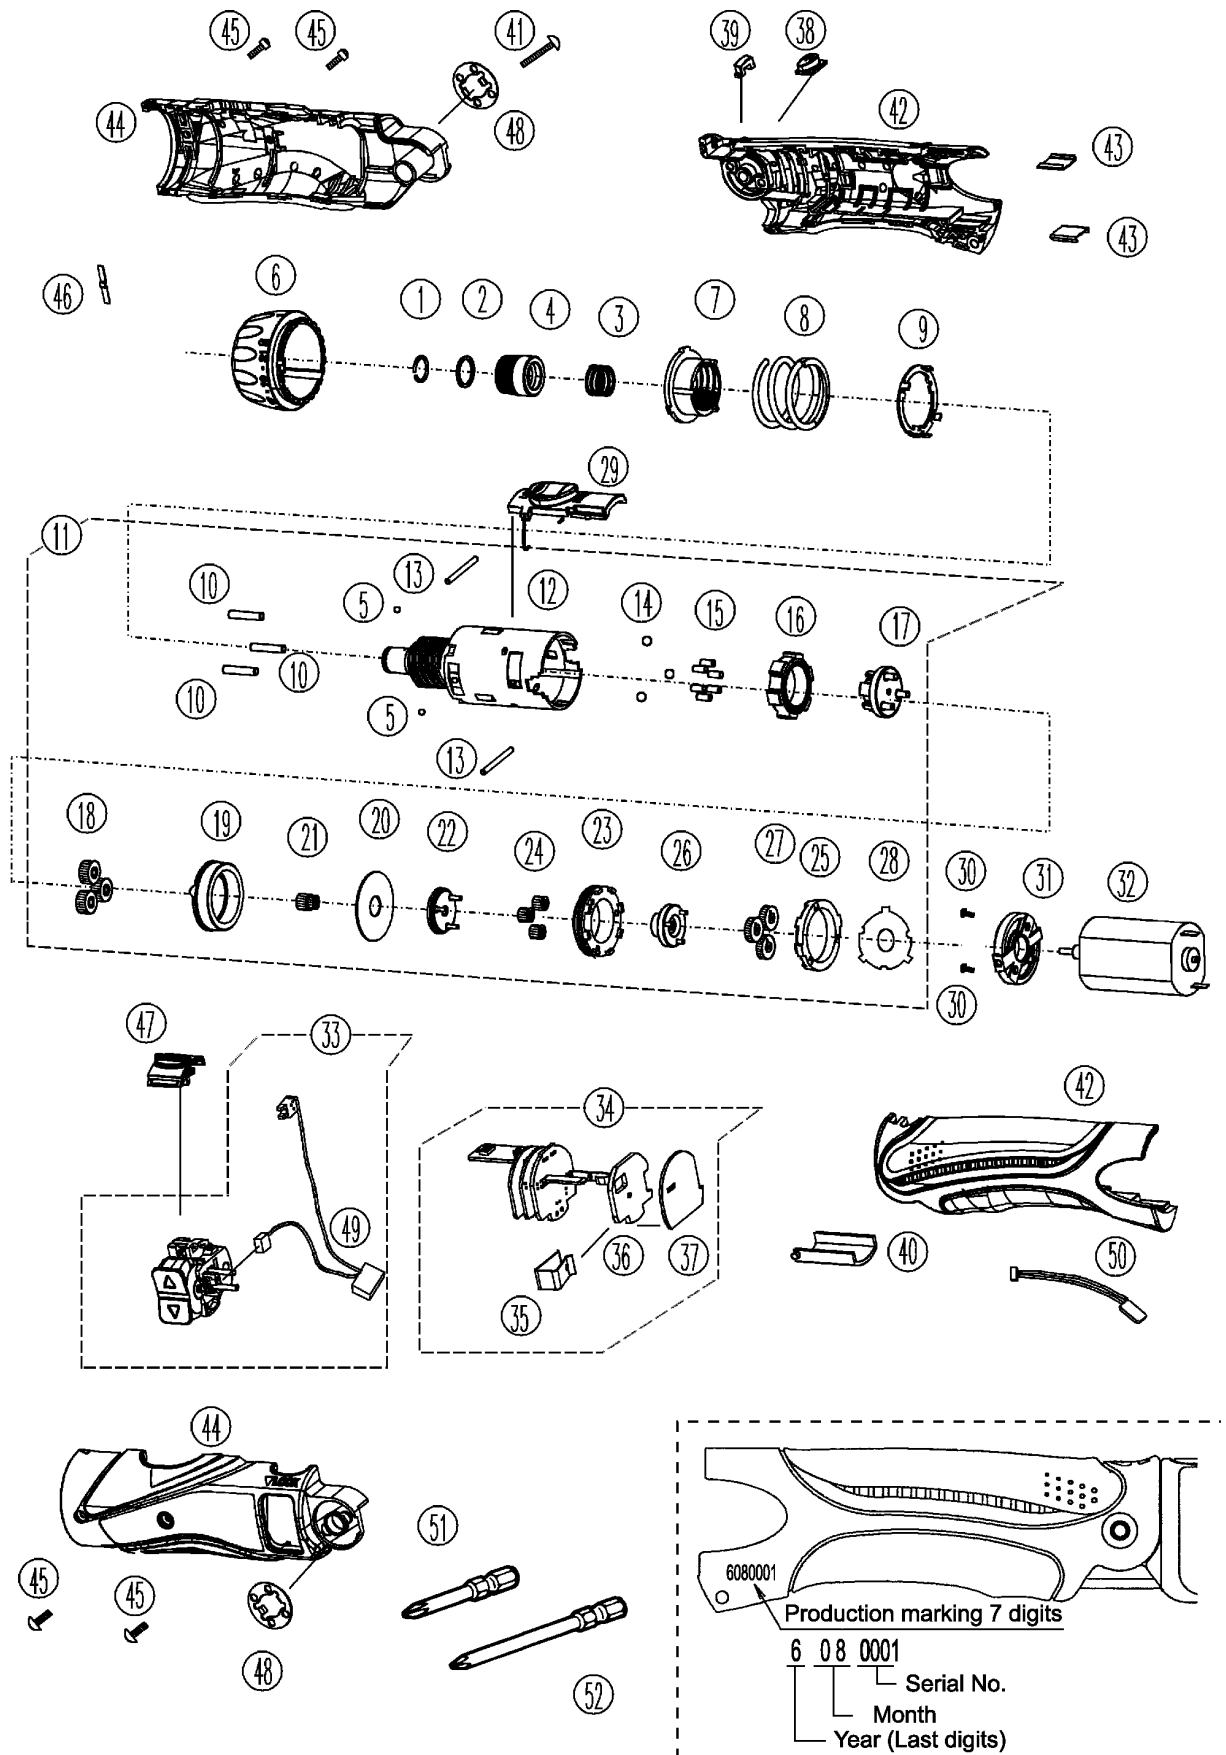

### MAIN UNIT

Capacity	Screw driving	Machine Screw	M2.5 - M5
		Wood screw	φ 3.8 X 38 mm (5/32" X 1-29/64")
	Drilling	For metal	φ 5 mm (13/64") spc t=1.6mm
Motor			3.6V DC
No load speed		LOW	200/min (rpm)
		HIGH	600/min (rpm)
Maximum clutch torque			3.0 Nm (30 kgf-cm, 26 in-lbs)
Overall length			276 mm (10-55/64")
Weight (with battery pack)			0.5 kg (1.1 lbs)

## CONTENTS

	<b>Page</b>		<b>Page</b>
1 SCHEMATIC DIAGRAM .....	2	3 EXPLODED VIEW .....	3
2 WIRING CONNECTION DIAGRAM .....	2	4 REPLACEMENT PARTS LIST .....	4

**Panasonic®**

© 2006 Matsushita Electric Works, Ltd. All rights reserved. Unauthorized copying and distribution is a violation of law.

# 1 SCHEMATIC DIAGRAM

# 4 REPLACEMENT PARTS LIST