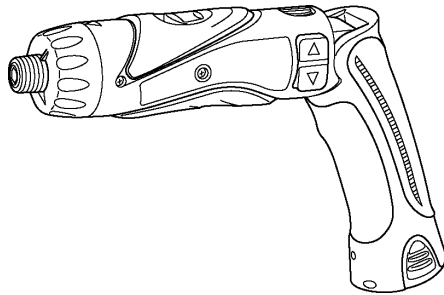

# Service Manual

Cordless Drill & Driver

EY7410-U1

Please file and use this manual together with the service manual for Model No. EY6225, Order No. MEW/PTD 9808-62251.