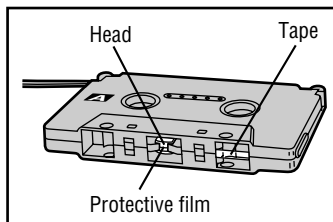

Cautions

Ensure the CD player is installed correctly. Panasonic accepts no responsibility for the unit falling or other damage caused by faulty installation.

- Disconnect the adaptor when you are finished or leave the vehicle.
- Store so it is protected from dust.
- Do not expose to direct sunlight, heat, or air from a heater or cooler.
- Ensure the cord does not interfere with operation.

Heed the following cautions for each part.

■ Car power adaptor

1. This car power adaptor can be used in an automobile which has a 12 V or 24 V battery. You can use it in a truck or other large vehicle. (This is a special-purpose negative ground car power adaptor.)
   - Do not connect immediately after using the cigarette lighter.
2. For long periods of use
3. Take the rechargeable batteries out of the CD player. (Leaving them in the CD player can reduce their service life.)
   - Take care that the car battery doesn't go flat.

■ Car stereo cassette adaptor

- Do not touch the head and tape.
- Do not remove the protective film on the head.
- Keep magnetic objects away from the head.

Troubleshooting guide

Before requesting service, make the below checks. If you are in doubt about some of the check points, or if the solutions indicated in the chart do not solve the problem: *In the U. S. A., contact the Panasonic Customer Call Center at 1-800-211-PANA (7262), or the Web Site <http://www.panasonic.com/consumersupport>, or the Web Site (<http://www.panasonic.com/contactinfo>). In Canada, contact the Panasonic Canada Inc. Customer Care Centre at 905-624-5505, or visit the website (www.panasonic.ca), or an authorized Servicentre close to you. In other areas, consult your dealer for instructions.*

No sound.

When the temperature inside the vehicle falls to an extremely low level, the unit may not operate properly because the cord is too stiff and cannot be fit into it's proper position.

Volume is low.

- Refer to the CD player's operating instructions for adjusting the volume of the CD player.
- Adjust the volume on the car's audio system.
- If the car's audio system has a manual reverse function, set the play direction to forward.
- Adjust the L/R balance on the car's audio system.

Poor sound quality.

The tape deck heads on the car's audio system may be dirty: clean them.

The car stereo cassette adaptor doesn't fit in the car's audio system.

- Make sure you are trying to put it in the right way.
- The capstans in the car's audio system may be dirty: clean them.

The CD player doesn't come on.

- Replace the fuse.
- If the fuse blows frequently, consult your dealer.

There is a sound of something turning.

This is due to the construction of the adaptor and does not indicate a malfunction.

There is noise.

If you have connected the CD player to your car's audio system through a CD-IN or AUX IN jack, change the connection to the cassette adaptor that came with the CD player.

The car stereo cassette adaptor continues to operate even when the CD player is stopped.

Turn off the blank skip function on your car's audio system.