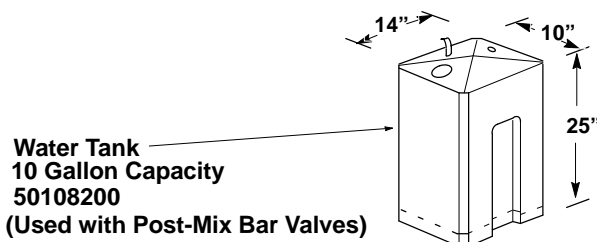

# EXECUTIVE PORTABLE BARS

Ship from: Fassco, SanAntonio, Texas

**MODEL 2860 - 60"**

**MODEL 2850 - 50"**

252575100 7 Flavor Pre-Mix  
313400039 7 Flavor Post-Mix  
252553169 5 Flavor Pre-Mix

Includes Low Water Sensor  
Not recommended on 2850