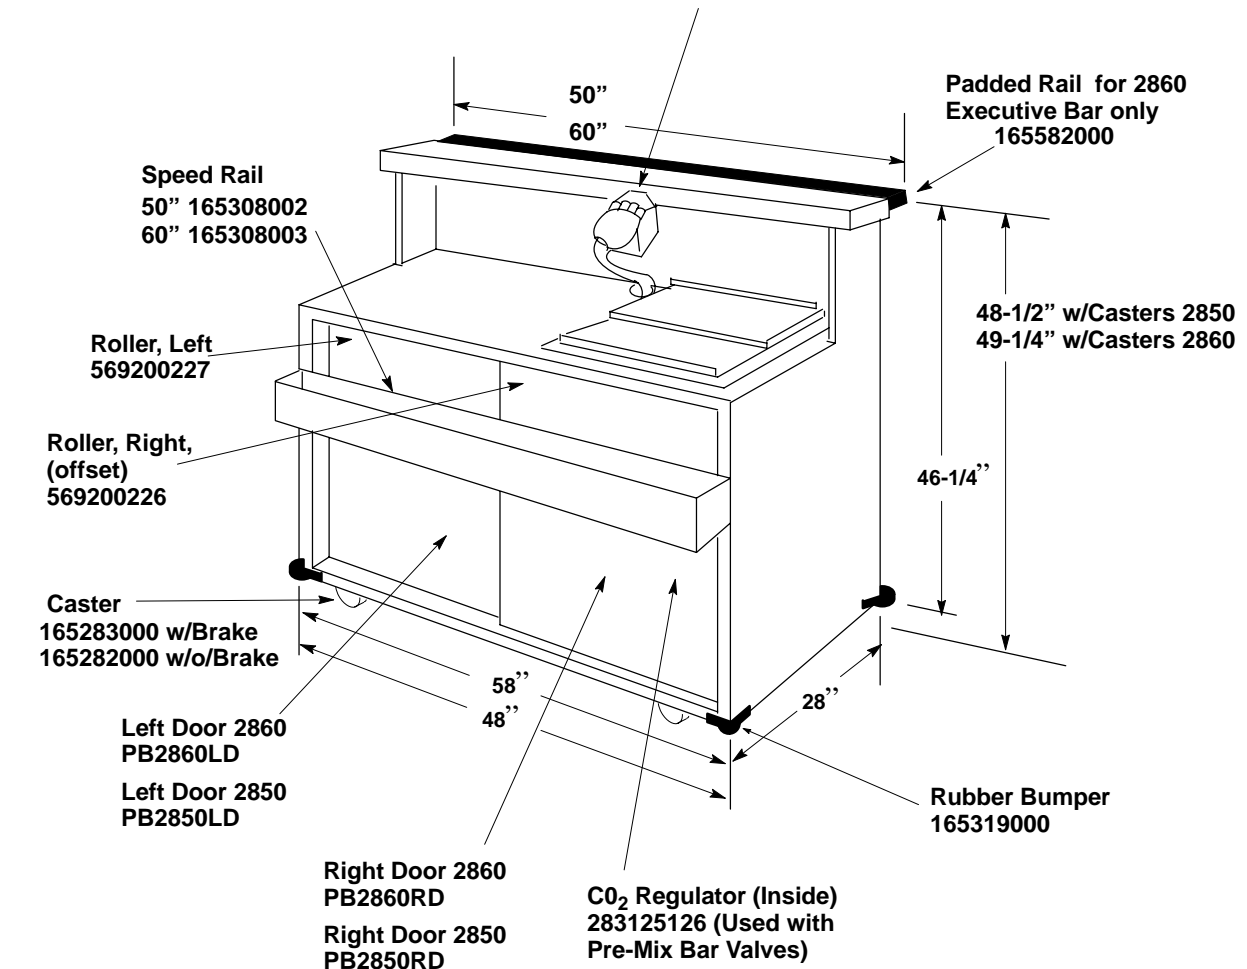

# EXECUTIVE PORTABLE BARS

Ship from: Fassco, SanAntonio, Texas

**MODEL 2860 - 60"**

**MODEL 2850 - 50"**

252575100 7 Flavor Pre-Mix  
313400039 7 Flavor Post-Mix  
252553169 5 Flavor Pre-Mix

Includes Low Water Sensor  
Not recommended on 2850

## OPTIONS

Vinyl Cover 2850 9201  
Vinyl Cover 2860 9258

122997  
TP00243