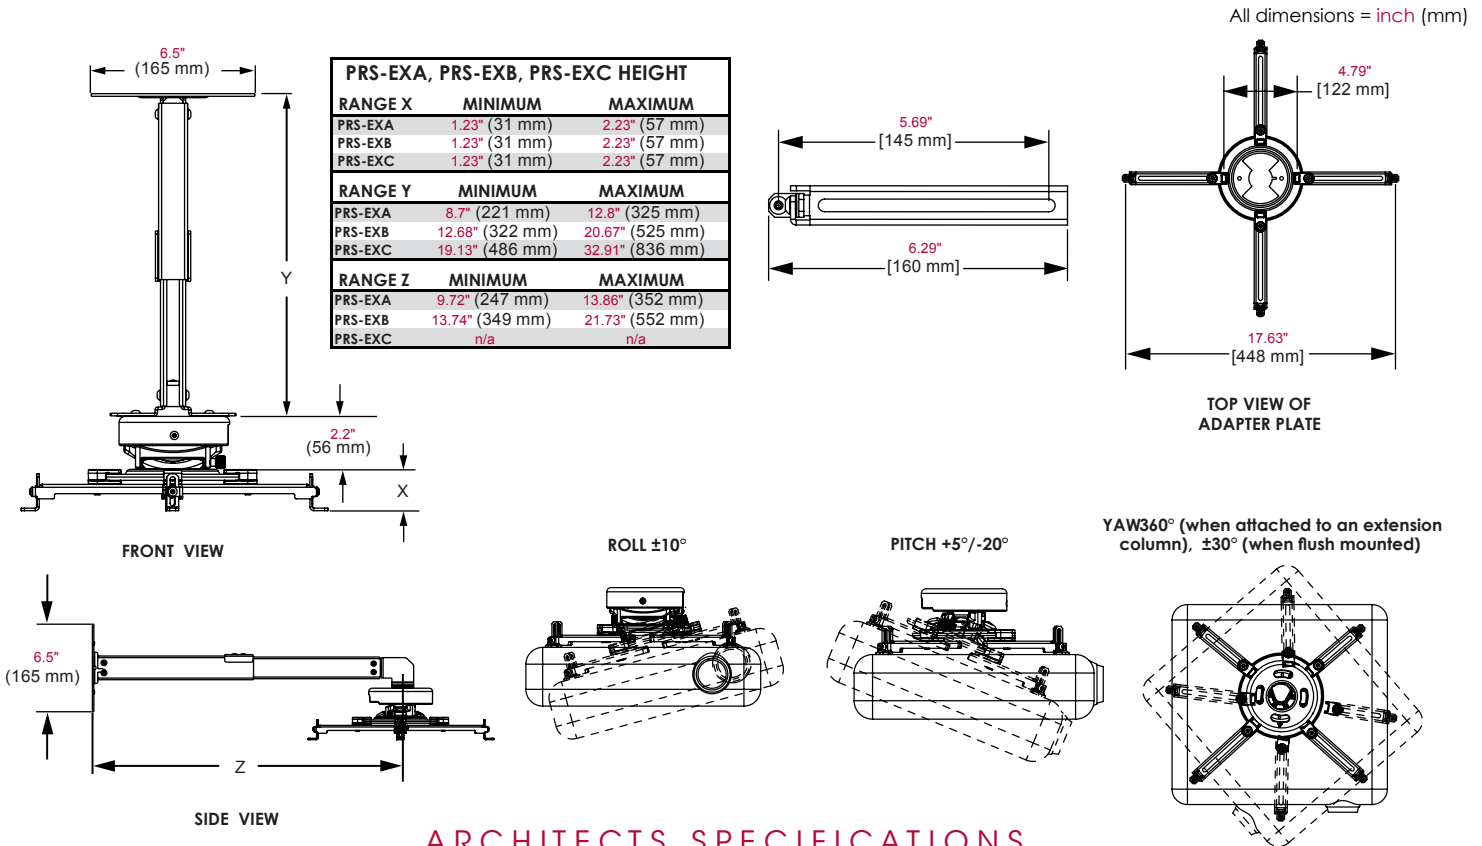

Package Specifications

	PACKAGE SIZE (W x H x D)	PACKAGE SHIP WEIGHT	PACKAGE UPC CODE	PACKAGE CONTENTS	UNITS IN PACKAGE
PRS-EXA(-S)(-W)	9.31" x 4.25" x 12.63" (237 x 108 x 321 mm)	7.46 lb (3.38 kg)	PRS-EXA: 735029258384 PRS-EXA-S: 735029258391 PRS-EXA-W: 735029258407	Wall/ceiling plate, adjustable extension columns, ceiling/wall connection brackets, PRS Series Projector Mount, Spider® Universal Adapter Plate, mounting and projector attachment hardware, assembly instructions	1
PRS-EXB(-S)(-W)	9.31" x 4.25" x 12.63" (237 x 108 x 321 mm)	7.82 lb (3.55 kg)	PRS-EXB: 735029258414 PRS-EXB-S: 735029258421 PRS-EXB-W: 735029258438		
PRS-EXC(-S)(-W)	10" x 4.38" x 19.38" (254 x 111 x 492 mm)	8.99 lb (4.08 kg)	PRS-EXC: 735029258445 PRS-EXC-S: 735029258452 PRS-EXC-W: 735029258469	Ceiling plate, adjustable extension column, ceiling connection bracket, PRS Series Projector Mount, Spider® Universal Adapter Plate, mounting and projector attachment hardware, assembly instructions	

Accessories

ACC-EXC(S)(W): Extension Column

The Universal Projector Ceiling/Wall Mount shall be a Peerless model _____ and shall be located where indicated on the plans. It shall feature Tilt: +20°/-5°, Roll: ±10°, Swivel: 360° (when attached to an extension column), ±30° swivel (when flush mounted), which enables the image to be perfectly aligned with the screen. It shall have a 25 lb load capacity. It shall have a quick release spring loaded screw for easy removal and installation of the projector. It shall be constructed of aluminum alloy finished in black, white, or silver. Assembly and installation shall be done according to instructions provided by the manufacturer.