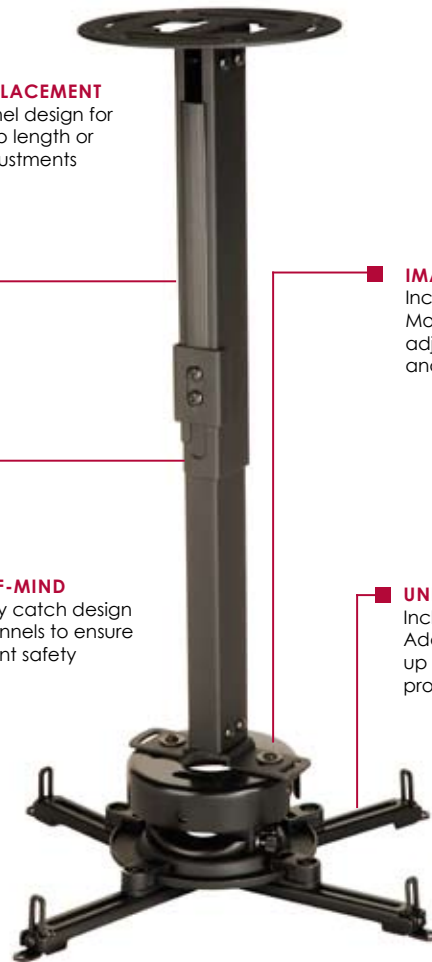

FEATURES

- Continuous channel design for uninterrupted drop length or wall extension adjustments
- Three adjustable extension lengths:
  PRS-EXA models: (ceiling/wall) 8.7"-12.8" (221-325 mm)
  9.72" -13.86" (247-352 mm)
  PRS-EXB models: (ceiling/wall) 12.68"-20.67" (322-525 mm)
  13.74" - 21.73" (349-552 mm)
  PRS-EXC models: (ceiling only) 19.13"-32.91" (486-836 mm)
- Safety catch designed into extension to ensure user and equipment safety
- Mounts to ceiling or wall (according to model) with included wall mount interface
- Spider® Universal Adapter Plate extends up to 17.63" (448 mm) to fit most projector models
- Internal cable management within channels for clean, clutter-free appearance
- Includes PRS Series Projector Mount for precise image alignment
- Specifications:
  Tilt: +5° / -20°
  Roll: ±10°
  Swivel: 360°

■ **ACHIEVE IDEAL PLACEMENT**
Continuous channel design for uninterrupted drop length or wall extension adjustments

■ **IMAGE ALIGNMENT MADE EASY**
Includes PRS Series Projector Mount that features four independent adjustment points allowing for quick and precise image alignment

■ **ADDED PEACE-OF-MIND**
Incorporates safety catch design into extension channels to ensure user and equipment safety

■ **UNIVERSAL COMPATIBILITY**
Includes the Spider® Universal Adapter Plate which extends up to 17.63" (448 mm) to fit most projector models