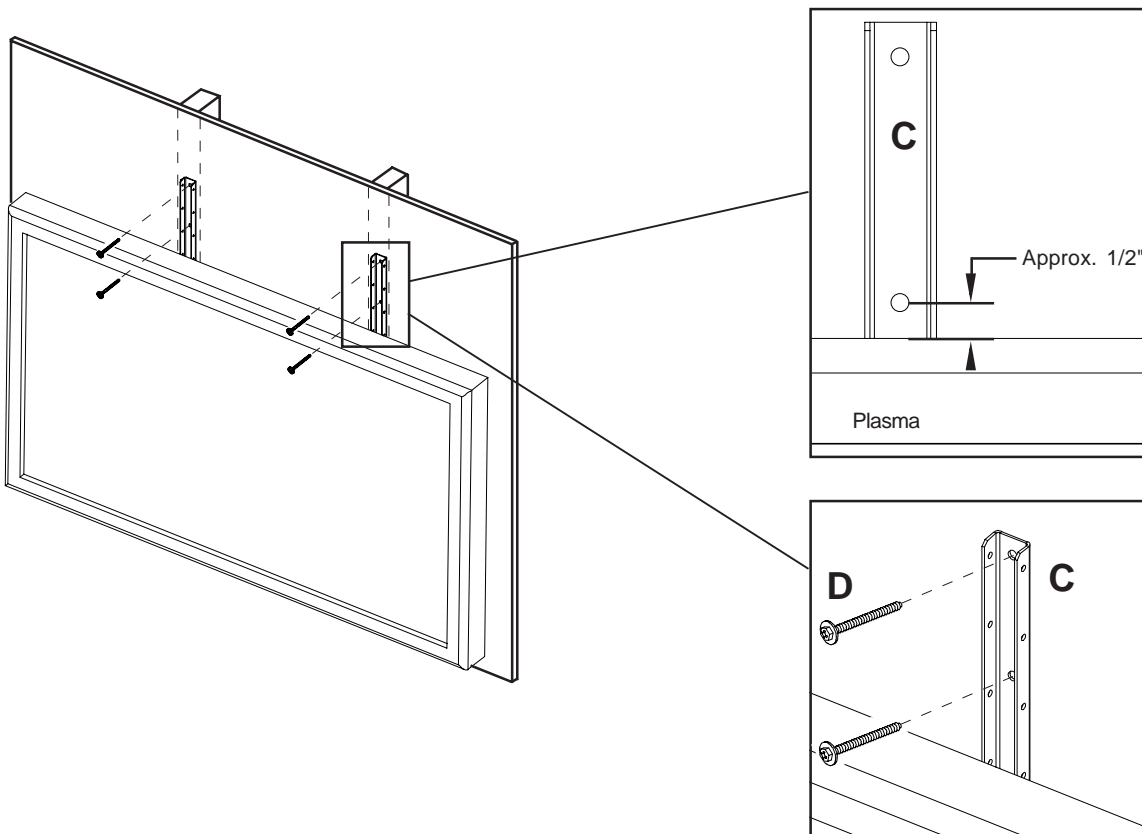

Some parts may appear slightly different than illustrated.

- 1** Fasten two M5 screws (E) into second hole of wall bracket (C) leaving about 1/4" gap as shown below.
Note: To increase the height of shelf just place screws (E) into upper holes of wall bracket (C).

2

Use a stud finder and follow the directions that come with it to locate the center point of the stud. Never mount into drywall alone!

Slide wall bracket (C) along stud behind plasma mount leaving about half an inch between center of bottom hole of wall bracket (C) and top of plasma. Using the wall bracket (C) as a guide, mark and drill the four 5/32" (4 mm) dia. mounting holes in the center of the stud, 2 1/2" deep. At this point, it is essential to use a level to level your wall bracket (C). If it is only a few degrees off level, your shelf (A) will not sit straight.

Insert the four wood screws (D).

⚠ WARNING

- Tighten wood screws (D) so that wall bracket (C) is firmly attached, but do not overtighten. Overtightening can damage screws, greatly reducing their holding power.
- Never tighten in excess of 80 in • lb (9 N.M.).
- Make sure that mounting screws are anchored into the center of the studs. The use of an "edge to edge" stud finder is highly recommended.

- 3** Attach shelf (A) to shelf brackets (B) using four M4 screws (F). Note: Do not fully tighten screw (F) to allow for adjustment.

- 4** Hook shelf bracket (B) to wall bracket (C) as shown below. Note At this point shelf brackets (B) may need to be adjusted to hook onto wall bracket (C). After shelf bracket (B) is in place lock into place using two M5 screw (E). Note: Use one per bracket (C) on the outside of bracket (C).