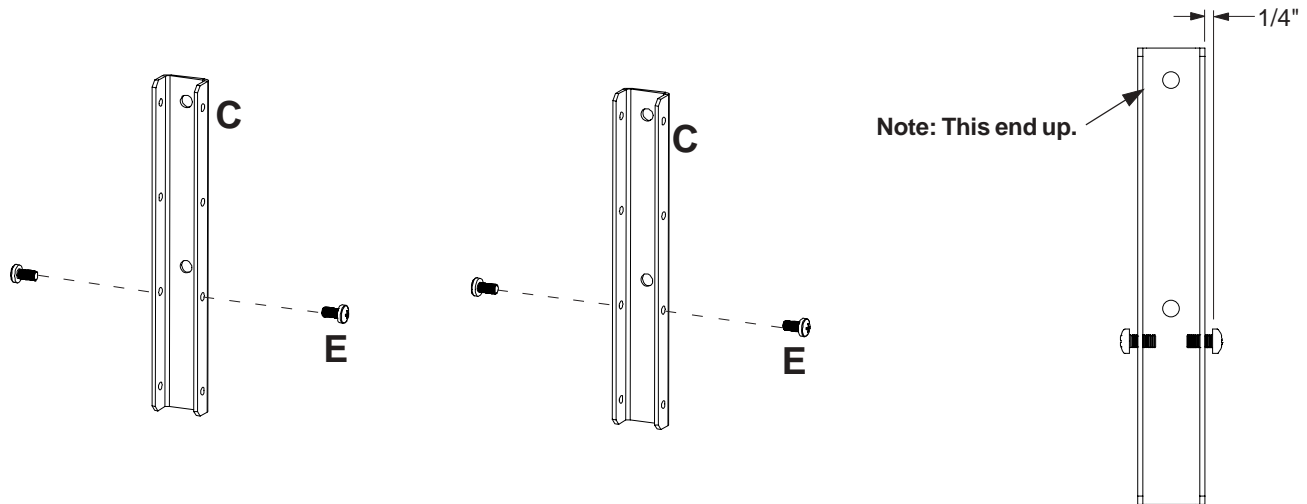

Parts List

PART #	QTY.	DESCRIPTION
A 200-1305	1	shelf
B 200-1306	2	shelf bracket
C 200-1307	2	wall bracket
D 200-1005	4	#14 x 2 1/4" wood screw
E 520-9250	6	M5 x .8 x 10mm phillips screw
F 520-1006	4	M4 x .7 x 6mm phillips screw

Some parts may appear slightly different than illustrated.

- 1** Fasten two M5 screws (E) into second hole of wall bracket (C) leaving about 1/4" gap as shown below.
Note: To increase the height of shelf just place screws (E) into upper holes of wall bracket (C).

2

Use a stud finder and follow the directions that come with it to locate the center point of the stud. Never mount into drywall alone!

Slide wall bracket (C) along stud behind plasma mount leaving about half an inch between center of bottom hole of wall bracket (C) and top of plasma. Using the wall bracket (C) as a guide, mark and drill the four 5/32" (4 mm) dia. mounting holes in the center of the stud, 2 1/2" deep. At this point, it is essential to use a level to level your wall bracket (C). If it is only a few degrees off level, your shelf (A) will not sit straight.