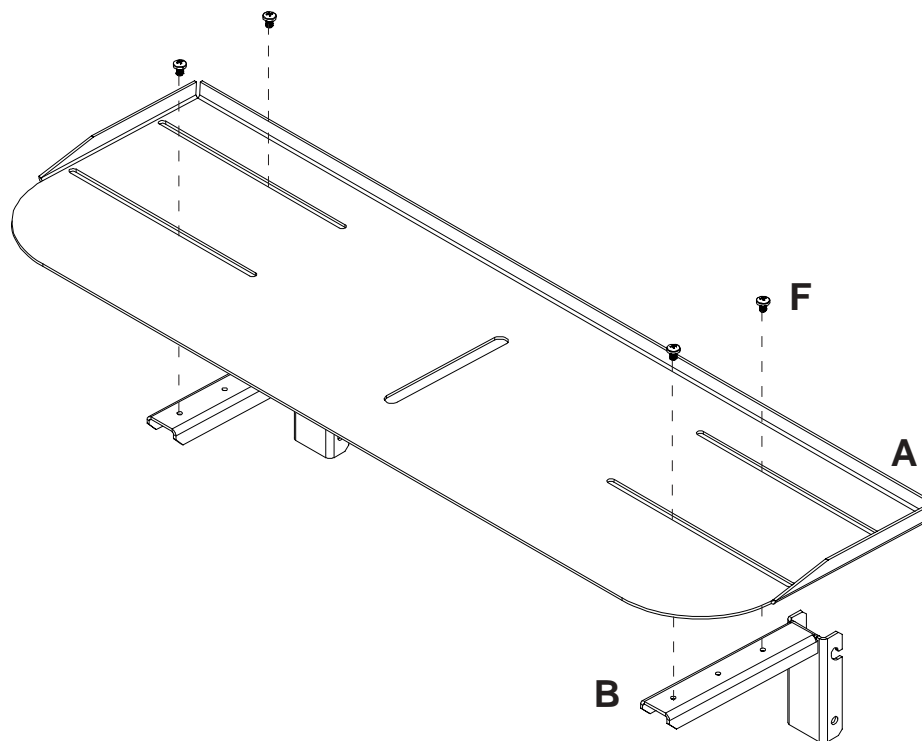

1. **3** Attach shelf (A) to shelf brackets (B) using four M4 screws (F). Note: Do not fully tighten screw (F) to allow for adjustment.