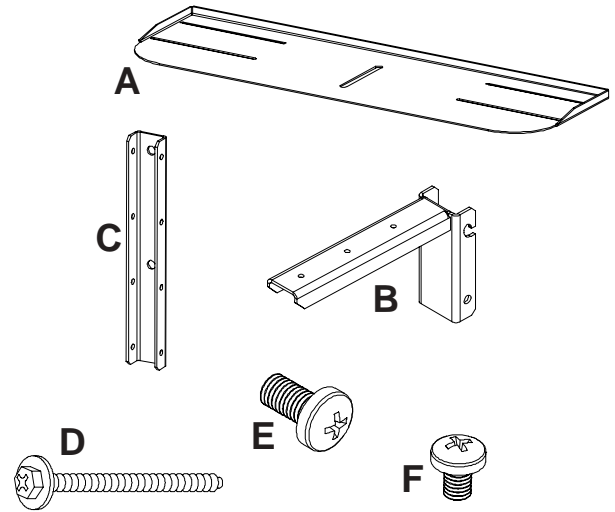

Parts List

PART #	QTY.	DESCRIPTION
A 200-1305	1	shelf
B 200-1306	2	shelf bracket
C 200-1307	2	wall bracket
D 200-1005	4	#14 x 2 1/4" wood screw
E 520-9250	6	M5 x .8 x 10mm phillips screw
F 520-1006	4	M4 x .7 x 6mm phillips screw

Some parts may appear slightly different than illustrated.

- 1** Fasten two M5 screws (E) into second hole of wall bracket (C) leaving about 1/4" gap as shown below.
Note: To increase the height of shelf just place screws (E) into upper holes of wall bracket (C).

2

Use a stud finder and follow the directions that come with it to locate the center point of the stud. Never mount into drywall alone!

Slide wall bracket (C) along stud behind plasma mount leaving about half an inch between center of bottom hole of wall bracket (C) and top of plasma. Using the wall bracket (C) as a guide, mark and drill the four 5/32" (4 mm) dia. mounting holes in the center of the stud, 2 1/2" deep. At this point, it is essential to use a level to level your wall bracket (C). If it is only a few degrees off level, your shelf (A) will not sit straight.

Insert the four wood screws (D).

⚠ WARNING

- Tighten wood screws (D) so that wall bracket (C) is firmly attached, but do not overtighten. Overtightening can damage screws, greatly reducing their holding power.
- Never tighten in excess of 80 in • lb (9 N.M.).
- Make sure that mounting screws are anchored into the center of the studs. The use of an "edge to edge" stud finder is highly recommended.