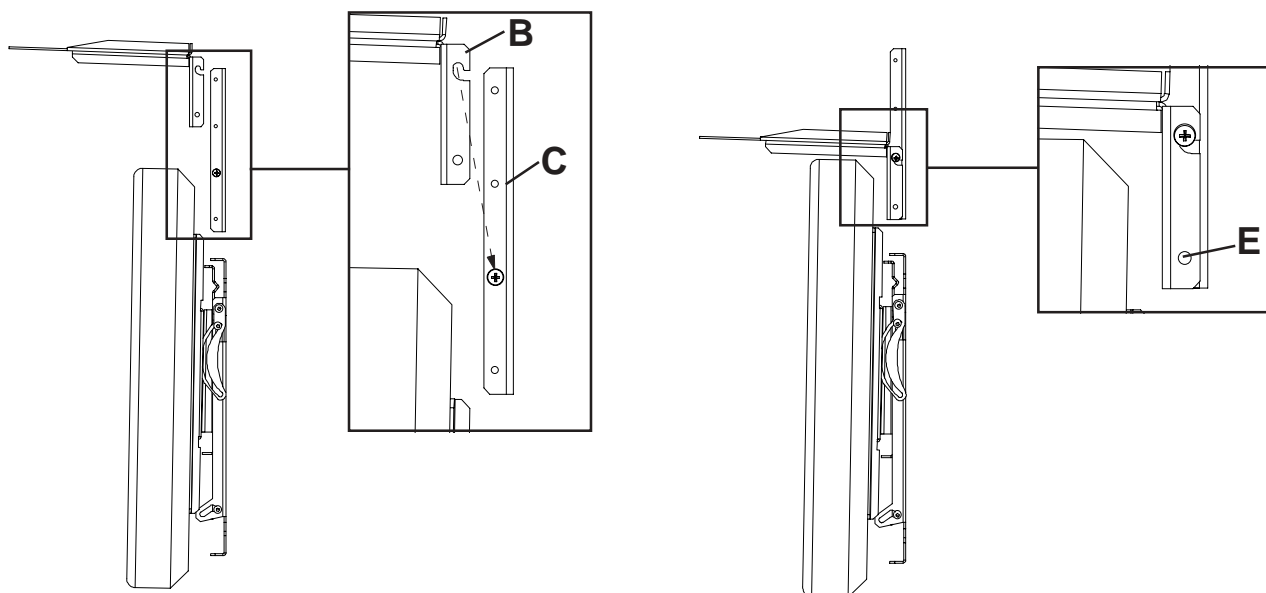

Some parts may appear slightly different than illustrated.

- 1** Fasten two M5 screws (E) into second hole of wall bracket (C) leaving about 1/4" gap as shown below.
Note: To increase the height of shelf just place screws (E) into upper holes of wall bracket (C).

2

Use a stud finder and follow the directions that come with it to locate the center point of the stud. Never mount into drywall alone!

Slide wall bracket (C) along stud behind plasma mount leaving about half an inch between center of bottom hole of wall bracket (C) and top of plasma. Using the wall bracket (C) as a guide, mark and drill the four 5/32" (4 mm) dia. mounting holes in the center of the stud, 2 1/2" deep. At this point, it is essential to use a level to level your wall bracket (C). If it is only a few degrees off level, your shelf (A) will not sit straight.

Insert the four wood screws (D).

⚠ WARNING

- Tighten wood screws (D) so that wall bracket (C) is firmly attached, but do not overtighten. Overtightening can damage screws, greatly reducing their holding power.
- Never tighten in excess of 80 in • lb (9 N.M.).
- Make sure that mounting screws are anchored into the center of the studs. The use of an "edge to edge" stud finder is highly recommended.

- 3** Attach shelf (A) to shelf brackets (B) using four M4 screws (F). Note: Do not fully tighten screw (F) to allow for adjustment.

- 4** Hook shelf bracket (B) to wall bracket (C) as shown below. Note At this point shelf brackets (B) may need to be adjusted to hook onto wall bracket (C). After shelf bracket (B) is in place lock into place using two M5 screw (E). Note: Use one per bracket (C) on the outside of bracket (C).