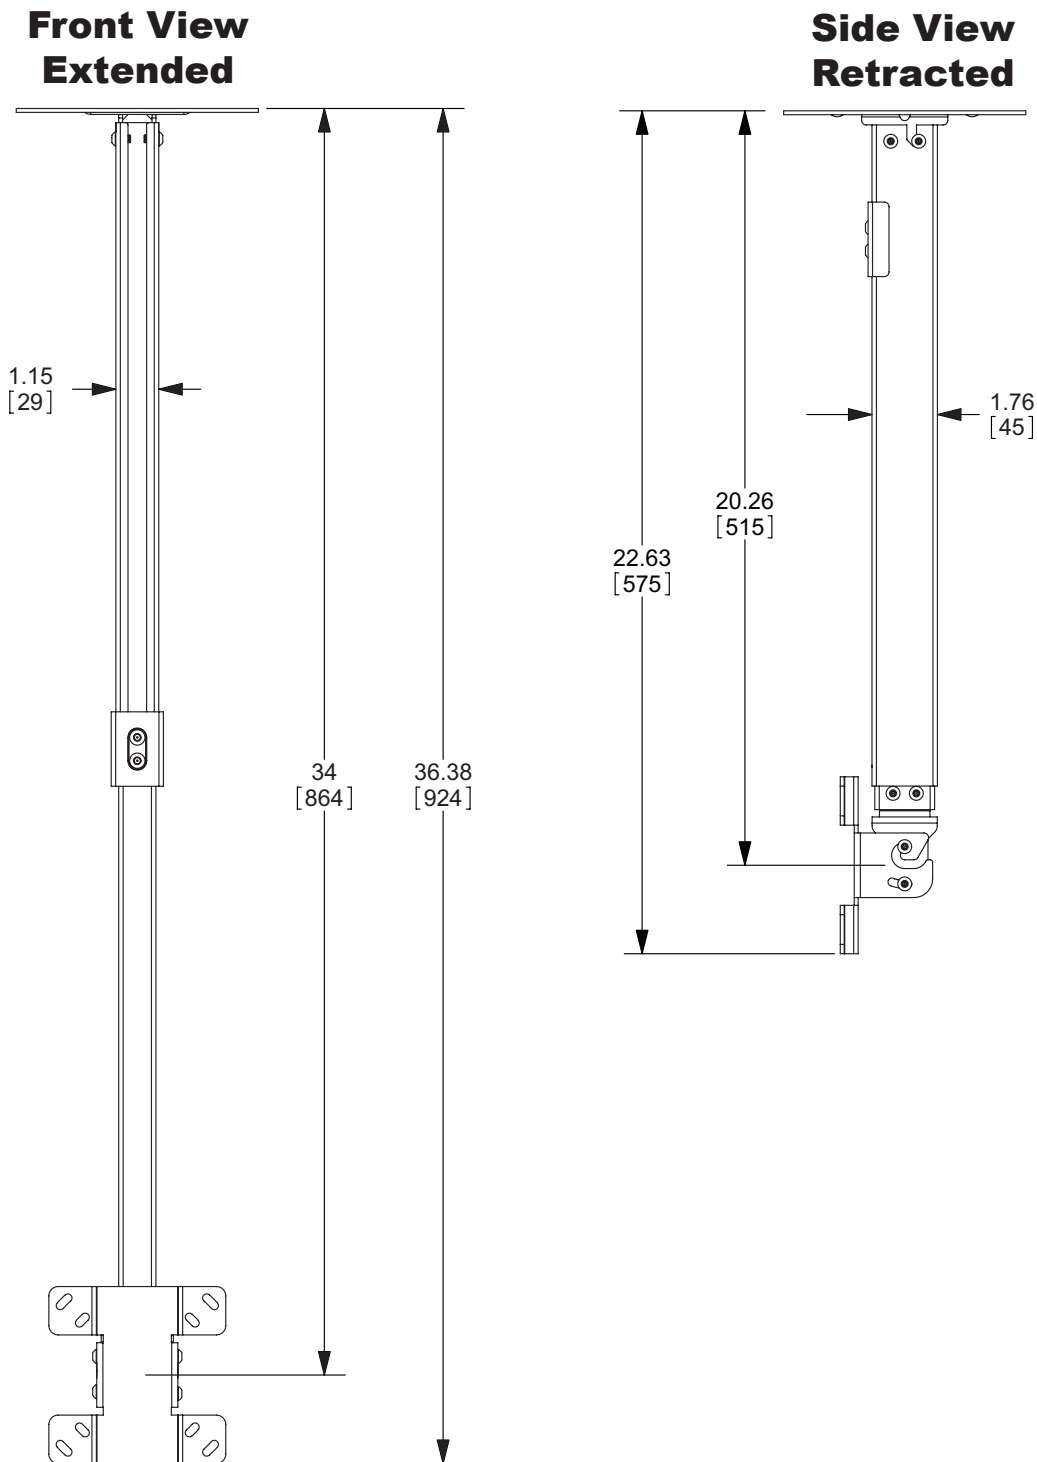

Dimensions:	Models		
	PC930A PC930A-S PC930A-W	PC930B PC930B-S PC930B-W	PC930C PC930C-S PC930C-W
Product Weight	3.22 lb (1.46 kg)	3.9 lb (1.77 kg)	4.99 lb (2.26 kg)
Shipping Weight	4.84 lb (2.2 kg)	5.44 lb (2.47 kg)	6.64 lb (3.01 kg)
Maximum Load Capacity	50 lb (22.7 kg)	50 lb (22.7 kg)	50 lb (22.7 kg)
Shipping Carton Dimensions	L= 12.0625" (306 mm)	12.0625" (306 mm)	19.375 (492 mm)
	W= 9.3125" (237 mm)	9.3125" (237 mm)	10 (254 mm)
	H= 4.25" (108 mm)	4.25" (108 mm)	4.375 (111 mm)

TECHNICAL DATA SHEET

MODELS: PC930A, PC930A-S, PC930A-W
 PC930B, PC930B-S, PC930B-W
 PC930C, PC930C-S, PC930C-W

All dimensions = inch [mm]

PC930A Series

**Front View
Extended**

**Side View
Retracted**

TECHNICAL DATA SHEET

MODELS: PC930A, PC930A-S, PC930A-W
 PC930B, PC930B-S, PC930B-W
 PC930C, PC930C-S, PC930C-W

All dimensions = inch [mm]

PC930B Series

**Front View
Extended**

**Side View
Retracted**

TECHNICAL DATA SHEET

MODELS: PC930A, PC930A-S, PC930A-W
 PC930B, PC930B-S, PC930B-W
 PC930C, PC930C-S, PC930C-W

All dimensions = inch [mm]

PC930C Series

TECHNICAL DATA SHEET

MODELS: PC930A, PC930A-S, PC930A-W
 PC930B, PC930B-S, PC930B-W
 PC930C, PC930C-S, PC930C-W

Ceiling Plate

Adapter Plate

ROLL BACK VIEW

TILT SIDE VIEW