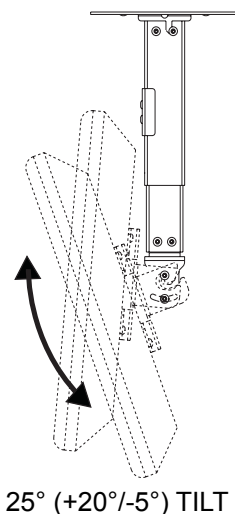

TECHNICAL DATA SHEET

MODELS: PC930A, PC930A-S, PC930A-W
 PC930B, PC930B-S, PC930B-W
 PC930C, PC930C-S, PC930C-W

All dimensions = inch [mm]

PC930A Series

**Front View
Extended**

**Side View
Retracted**

TECHNICAL DATA SHEET

MODELS: PC930A, PC930A-S, PC930A-W
 PC930B, PC930B-S, PC930B-W
 PC930C, PC930C-S, PC930C-W

All dimensions = inch [mm]

PC930B Series

**Front View
Extended**

**Side View
Retracted**

TECHNICAL DATA SHEET

MODELS: PC930A, PC930A-S, PC930A-W
 PC930B, PC930B-S, PC930B-W
 PC930C, PC930C-S, PC930C-W

All dimensions = inch [mm]

PC930C Series

TECHNICAL DATA SHEET

MODELS: PC930A, PC930A-S, PC930A-W
 PC930B, PC930B-S, PC930B-W
 PC930C, PC930C-S, PC930C-W

Ceiling Plate

Adapter Plate

ROLL BACK VIEW

TILT SIDE VIEW

SWIVEL BOTTOM VIEW

Free Manuals Download Website

<http://myh66.com>

<http://usermanuals.us>

<http://www.somanuals.com>

<http://www.4manuals.cc>

<http://www.manual-lib.com>

<http://www.404manual.com>