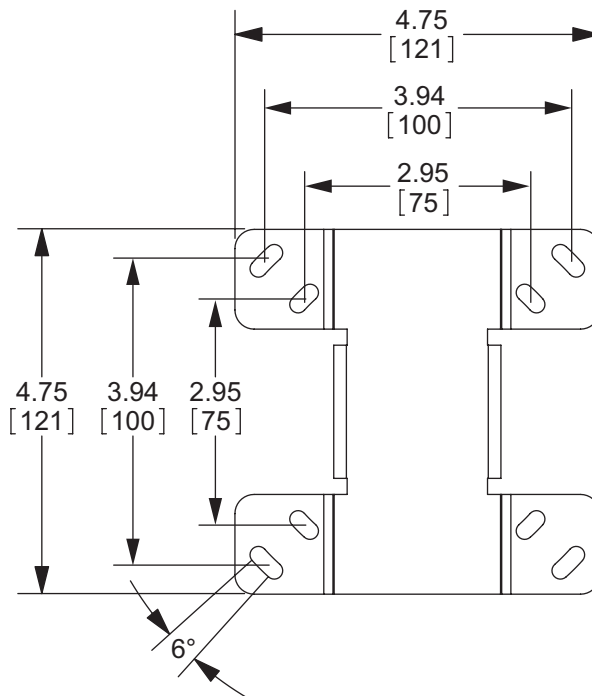

Dimensions:	Models		
	PC930A PC930A-S PC930A-W	PC930B PC930B-S PC930B-W	PC930C PC930C-S PC930C-W
Product Weight	3.22 lb (1.46 kg)	3.9 lb (1.77 kg)	4.99 lb (2.26 kg)
Shipping Weight	4.84 lb (2.2 kg)	5.44 lb (2.47 kg)	6.64 lb (3.01 kg)
Maximum Load Capacity	50 lb (22.7 kg)	50 lb (22.7 kg)	50 lb (22.7 kg)
Shipping Carton Dimensions	L= 12.0625" (306 mm)	12.0625" (306 mm)	19.375 (492 mm)
	W= 9.3125" (237 mm)	9.3125" (237 mm)	10 (254 mm)
	H= 4.25" (108 mm)	4.25" (108 mm)	4.375 (111 mm)

TECHNICAL DATA SHEET

MODELS: PC930A, PC930A-S, PC930A-W
 PC930B, PC930B-S, PC930B-W
 PC930C, PC930C-S, PC930C-W

All dimensions = inch [mm]

PC930A Series

**Front View
Extended**

**Side View
Retracted**

TECHNICAL DATA SHEET

MODELS: PC930A, PC930A-S, PC930A-W
 PC930B, PC930B-S, PC930B-W
 PC930C, PC930C-S, PC930C-W

All dimensions = inch [mm]

PC930B Series

**Front View
Extended**

**Side View
Retracted**

TECHNICAL DATA SHEET

MODELS: PC930A, PC930A-S, PC930A-W
 PC930B, PC930B-S, PC930B-W
 PC930C, PC930C-S, PC930C-W

All dimensions = inch [mm]

PC930C Series

TECHNICAL DATA SHEET

MODELS: PC930A, PC930A-S, PC930A-W
 PC930B, PC930B-S, PC930B-W
 PC930C, PC930C-S, PC930C-W

Ceiling Plate

Adapter Plate

ROLL BACK VIEW

TILT SIDE VIEW