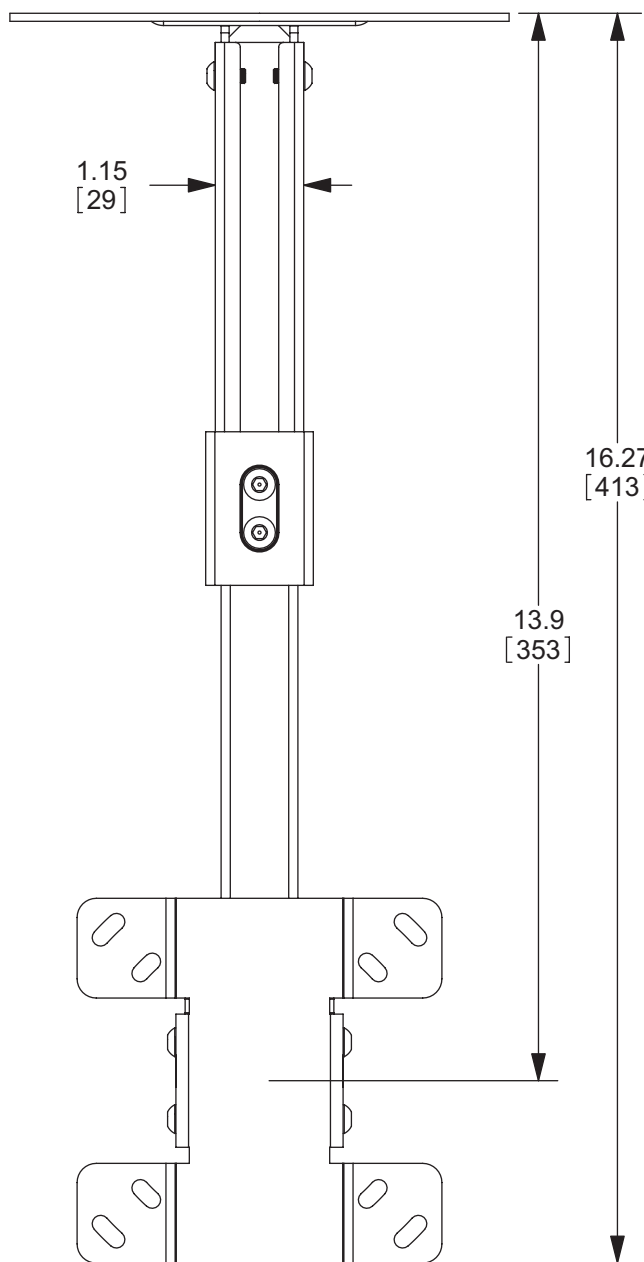

Dimensions:	Models		
	PC930A PC930A-S PC930A-W	PC930B PC930B-S PC930B-W	PC930C PC930C-S PC930C-W
Product Weight	3.22 lb (1.46 kg)	3.9 lb (1.77 kg)	4.99 lb (2.26 kg)
Shipping Weight	4.84 lb (2.2 kg)	5.44 lb (2.47 kg)	6.64 lb (3.01 kg)
Maximum Load Capacity	50 lb (22.7 kg)	50 lb (22.7 kg)	50 lb (22.7 kg)
Shipping Carton Dimensions	L= 12.0625" (306 mm)	12.0625" (306 mm)	19.375 (492 mm)
	W= 9.3125" (237 mm)	9.3125" (237 mm)	10 (254 mm)
	H= 4.25" (108 mm)	4.25" (108 mm)	4.375 (111 mm)

TECHNICAL DATA SHEET

MODELS: PC930A, PC930A-S, PC930A-W
 PC930B, PC930B-S, PC930B-W
 PC930C, PC930C-S, PC930C-W

All dimensions = inch [mm]

PC930A Series

**Front View
Extended**

**Side View
Retracted**

TECHNICAL DATA SHEET

MODELS: PC930A, PC930A-S, PC930A-W
 PC930B, PC930B-S, PC930B-W
 PC930C, PC930C-S, PC930C-W

All dimensions = inch [mm]

PC930B Series

**Front View
Extended**

**Side View
Retracted**

TECHNICAL DATA SHEET

MODELS: PC930A, PC930A-S, PC930A-W
 PC930B, PC930B-S, PC930B-W
 PC930C, PC930C-S, PC930C-W

All dimensions = inch [mm]

PC930C Series

TECHNICAL DATA SHEET

MODELS: PC930A, PC930A-S, PC930A-W
 PC930B, PC930B-S, PC930B-W
 PC930C, PC930C-S, PC930C-W

Ceiling Plate

Adapter Plate

ROLL BACK VIEW

TILT SIDE VIEW