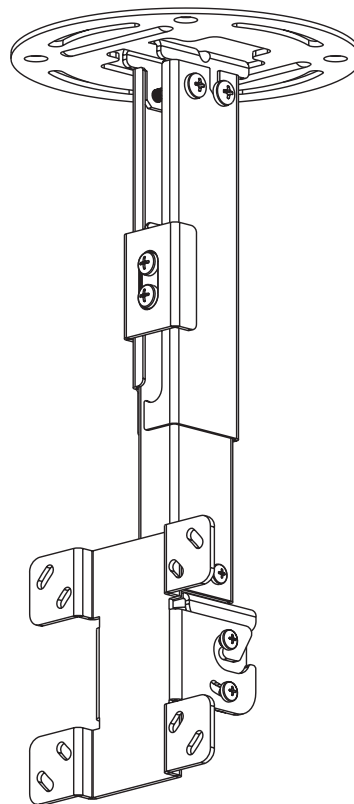

TECHNICAL DATA SHEET

MODELS: PC930A, PC930A-S, PC930A-W
PC930B, PC930B-S, PC930B-W
PC930C, PC930C-S, PC930C-W

peerless®

Paramount™ LCD Ceiling Mount for 15" to 24" LCD Screens

No wall space? No problem. The ceiling is a great place to mount a flat panel when there is no wall available. Ceiling installation is made simple with PC930s one-, two-, three- design. Simply attach the ceiling plate, attach the mounting plate to the screen and hook-on the TV on to the mount – Done. This VESA® compliant LCD mount delivers the ultimate in positioning options with its tilt and infinite swivel options for that ultimate flat panel viewing experience.

Features:

- VESA® 75 and 100 compliant
- Three adjustable extension lengths:
 - PC930A models - 9.8" - 13.9"
 - PC930B models - 13.78" - 21.89"
 - PC930C models - 20.24" - 34.02"
- Adjustable tilt of +20/-5° with optional lock in 5° increments
- Mountable adjustment for screen placement opportunities
- Internal cable management within extension channels for clean, clutter-free appearance
- Safety catch designed into extension channels to ensure user and equipment safety
- Supports up to 50 lb LCD flat panel TVs

Dimensions:	Models		
	PC930A PC930A-S PC930A-W	PC930B PC930B-S PC930B-W	PC930C PC930C-S PC930C-W
Product Weight	3.22 lb (1.46 kg)	3.9 lb (1.77 kg)	4.99 lb (2.26 kg)
Shipping Weight	4.84 lb (2.2 kg)	5.44 lb (2.47 kg)	6.64 lb (3.01 kg)
Maximum Load Capacity	50 lb (22.7 kg)	50 lb (22.7 kg)	50 lb (22.7 kg)
Shipping Carton Dimensions	L= 12.0625" (306 mm)	12.0625" (306 mm)	19.375 (492 mm)
	W= 9.3125" (237 mm)	9.3125" (237 mm)	10 (254 mm)
	H= 4.25" (108 mm)	4.25" (108 mm)	4.375 (111 mm)