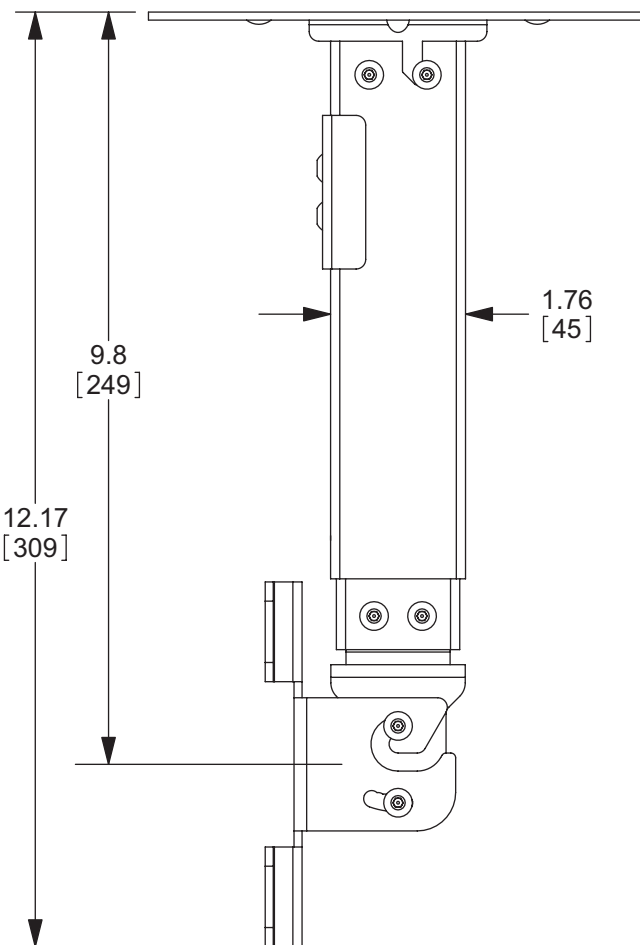

Dimensions:	Models		
	PC930A PC930A-S PC930A-W	PC930B PC930B-S PC930B-W	PC930C PC930C-S PC930C-W
Product Weight	3.22 lb (1.46 kg)	3.9 lb (1.77 kg)	4.99 lb (2.26 kg)
Shipping Weight	4.84 lb (2.2 kg)	5.44 lb (2.47 kg)	6.64 lb (3.01 kg)
Maximum Load Capacity	50 lb (22.7 kg)	50 lb (22.7 kg)	50 lb (22.7 kg)
Shipping Carton Dimensions	L= 12.0625" (306 mm)	12.0625" (306 mm)	19.375 (492 mm)
	W= 9.3125" (237 mm)	9.3125" (237 mm)	10 (254 mm)
	H= 4.25" (108 mm)	4.25" (108 mm)	4.375 (111 mm)

TECHNICAL DATA SHEET

MODELS: PC930A, PC930A-S, PC930A-W
 PC930B, PC930B-S, PC930B-W
 PC930C, PC930C-S, PC930C-W

All dimensions = inch [mm]

PC930A Series

**Front View
Extended**

**Side View
Retracted**

TECHNICAL DATA SHEET

MODELS: PC930A, PC930A-S, PC930A-W
 PC930B, PC930B-S, PC930B-W
 PC930C, PC930C-S, PC930C-W

All dimensions = inch [mm]

PC930B Series

**Front View
Extended**

**Side View
Retracted**

TECHNICAL DATA SHEET

MODELS: PC930A, PC930A-S, PC930A-W
 PC930B, PC930B-S, PC930B-W
 PC930C, PC930C-S, PC930C-W

All dimensions = inch [mm]

PC930C Series

TECHNICAL DATA SHEET

MODELS: PC930A, PC930A-S, PC930A-W
 PC930B, PC930B-S, PC930B-W
 PC930C, PC930C-S, PC930C-W

Ceiling Plate

Adapter Plate

ROLL BACK VIEW

TILT SIDE VIEW