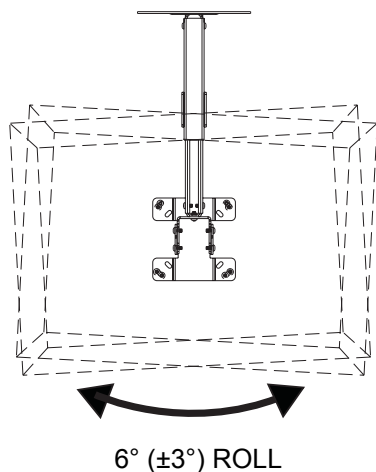

TECHNICAL DATA SHEET

MODELS: PC930A, PC930A-S, PC930A-W
 PC930B, PC930B-S, PC930B-W
 PC930C, PC930C-S, PC930C-W

All dimensions = inch [mm]

PC930A Series

**Front View
Extended**

**Side View
Retracted**

TECHNICAL DATA SHEET

MODELS: PC930A, PC930A-S, PC930A-W
 PC930B, PC930B-S, PC930B-W
 PC930C, PC930C-S, PC930C-W

All dimensions = inch [mm]

PC930B Series

**Front View
Extended**

**Side View
Retracted**

TECHNICAL DATA SHEET

MODELS: PC930A, PC930A-S, PC930A-W
 PC930B, PC930B-S, PC930B-W
 PC930C, PC930C-S, PC930C-W

All dimensions = inch [mm]

PC930C Series

TECHNICAL DATA SHEET

MODELS: PC930A, PC930A-S, PC930A-W
 PC930B, PC930B-S, PC930B-W
 PC930C, PC930C-S, PC930C-W

Ceiling Plate

Adapter Plate

ROLL BACK VIEW

TILT SIDE VIEW