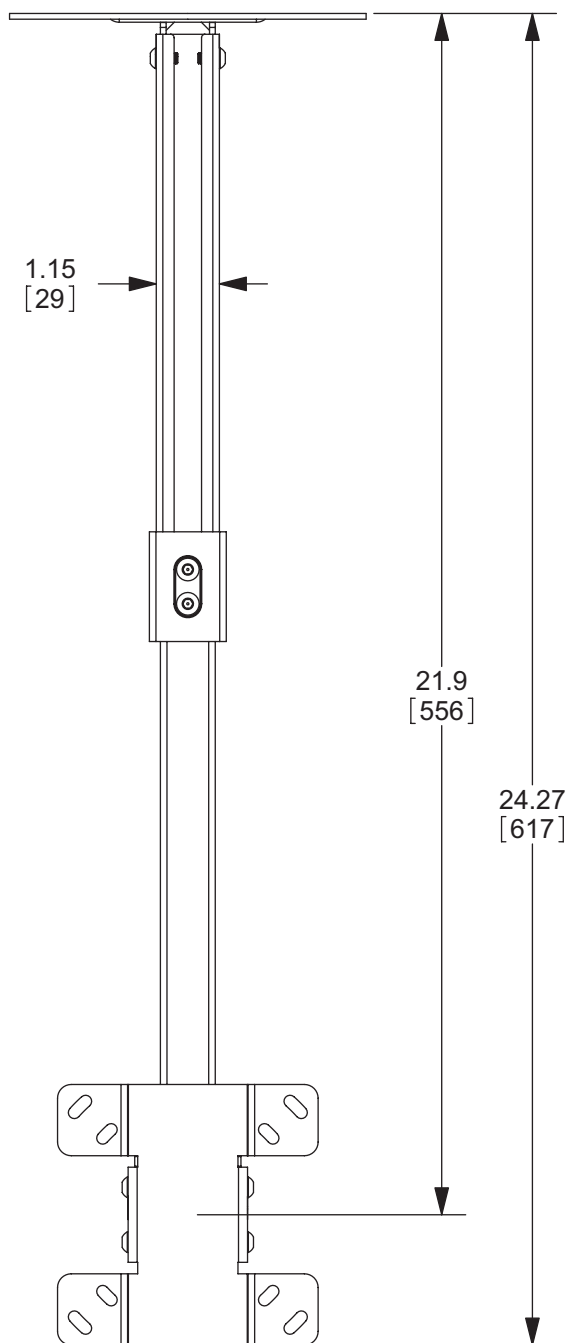

Dimensions:	Models		
	PC930A PC930A-S PC930A-W	PC930B PC930B-S PC930B-W	PC930C PC930C-S PC930C-W
Product Weight	3.22 lb (1.46 kg)	3.9 lb (1.77 kg)	4.99 lb (2.26 kg)
Shipping Weight	4.84 lb (2.2 kg)	5.44 lb (2.47 kg)	6.64 lb (3.01 kg)
Maximum Load Capacity	50 lb (22.7 kg)	50 lb (22.7 kg)	50 lb (22.7 kg)
Shipping Carton Dimensions	L= 12.0625" (306 mm)	12.0625" (306 mm)	19.375 (492 mm)
	W= 9.3125" (237 mm)	9.3125" (237 mm)	10 (254 mm)
	H= 4.25" (108 mm)	4.25" (108 mm)	4.375 (111 mm)

TECHNICAL DATA SHEET

MODELS: PC930A, PC930A-S, PC930A-W
 PC930B, PC930B-S, PC930B-W
 PC930C, PC930C-S, PC930C-W

All dimensions = inch [mm]

PC930A Series

**Front View
Extended**

**Side View
Retracted**

TECHNICAL DATA SHEET

MODELS: PC930A, PC930A-S, PC930A-W
 PC930B, PC930B-S, PC930B-W
 PC930C, PC930C-S, PC930C-W

All dimensions = inch [mm]

PC930B Series

**Front View
Extended**

**Side View
Retracted**

TECHNICAL DATA SHEET

MODELS: PC930A, PC930A-S, PC930A-W
 PC930B, PC930B-S, PC930B-W
 PC930C, PC930C-S, PC930C-W

All dimensions = inch [mm]

PC930C Series

TECHNICAL DATA SHEET

MODELS: PC930A, PC930A-S, PC930A-W
 PC930B, PC930B-S, PC930B-W
 PC930C, PC930C-S, PC930C-W

Ceiling Plate

Adapter Plate

ROLL BACK VIEW

TILT SIDE VIEW