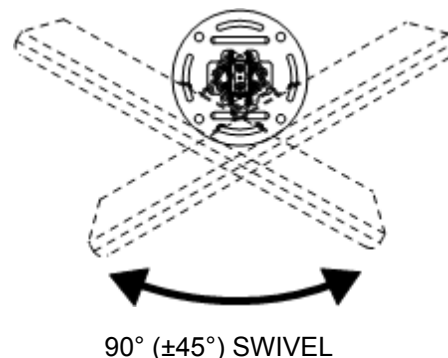

SWIVEL BOTTOM VIEW