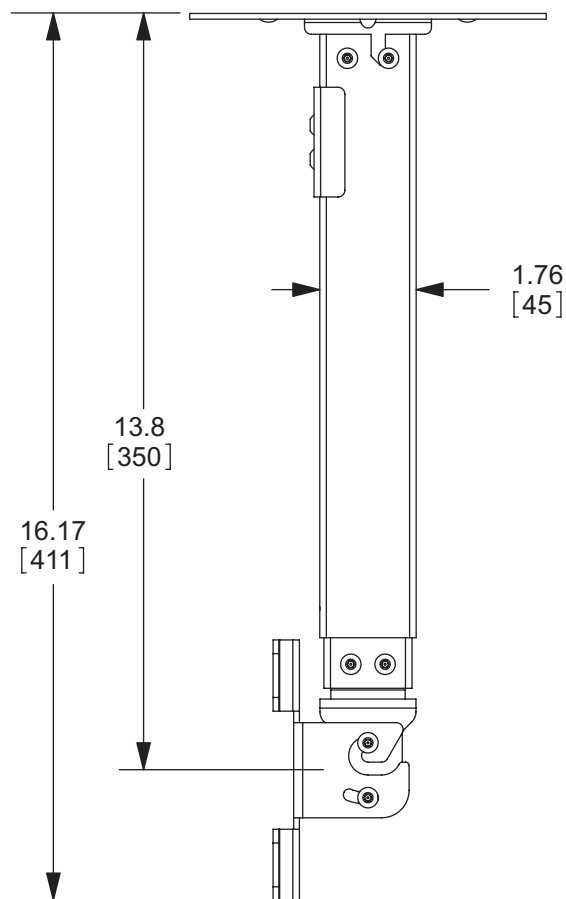

Dimensions:	Models		
	PC930A PC930A-S PC930A-W	PC930B PC930B-S PC930B-W	PC930C PC930C-S PC930C-W
Product Weight	3.22 lb (1.46 kg)	3.9 lb (1.77 kg)	4.99 lb (2.26 kg)
Shipping Weight	4.84 lb (2.2 kg)	5.44 lb (2.47 kg)	6.64 lb (3.01 kg)
Maximum Load Capacity	50 lb (22.7 kg)	50 lb (22.7 kg)	50 lb (22.7 kg)
Shipping Carton Dimensions	L= 12.0625" (306 mm)	12.0625" (306 mm)	19.375 (492 mm)
	W= 9.3125" (237 mm)	9.3125" (237 mm)	10 (254 mm)
	H= 4.25" (108 mm)	4.25" (108 mm)	4.375 (111 mm)

TECHNICAL DATA SHEET

MODELS: PC930A, PC930A-S, PC930A-W
 PC930B, PC930B-S, PC930B-W
 PC930C, PC930C-S, PC930C-W

All dimensions = inch [mm]

PC930A Series

**Front View
Extended**

**Side View
Retracted**

TECHNICAL DATA SHEET

MODELS: PC930A, PC930A-S, PC930A-W
 PC930B, PC930B-S, PC930B-W
 PC930C, PC930C-S, PC930C-W

All dimensions = inch [mm]

PC930B Series

**Front View
Extended**

**Side View
Retracted**

TECHNICAL DATA SHEET

MODELS: PC930A, PC930A-S, PC930A-W
 PC930B, PC930B-S, PC930B-W
 PC930C, PC930C-S, PC930C-W

All dimensions = inch [mm]

PC930C Series

TECHNICAL DATA SHEET

MODELS: PC930A, PC930A-S, PC930A-W
 PC930B, PC930B-S, PC930B-W
 PC930C, PC930C-S, PC930C-W

Ceiling Plate

Adapter Plate

ROLL BACK VIEW

TILT SIDE VIEW