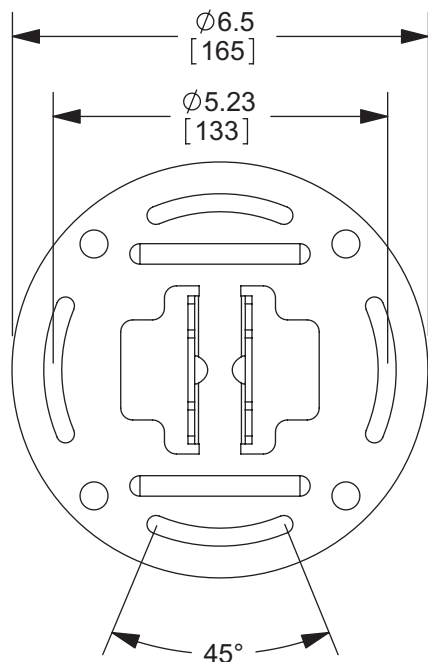

Dimensions:	Models		
	PC930A PC930A-S PC930A-W	PC930B PC930B-S PC930B-W	PC930C PC930C-S PC930C-W
Product Weight	3.22 lb (1.46 kg)	3.9 lb (1.77 kg)	4.99 lb (2.26 kg)
Shipping Weight	4.84 lb (2.2 kg)	5.44 lb (2.47 kg)	6.64 lb (3.01 kg)
Maximum Load Capacity	50 lb (22.7 kg)	50 lb (22.7 kg)	50 lb (22.7 kg)
Shipping Carton Dimensions	L= 12.0625" (306 mm)	12.0625" (306 mm)	19.375 (492 mm)
	W= 9.3125" (237 mm)	9.3125" (237 mm)	10 (254 mm)
	H= 4.25" (108 mm)	4.25" (108 mm)	4.375 (111 mm)

TECHNICAL DATA SHEET

MODELS: PC930A, PC930A-S, PC930A-W
 PC930B, PC930B-S, PC930B-W
 PC930C, PC930C-S, PC930C-W

All dimensions = inch [mm]

PC930A Series

**Front View
Extended**

**Side View
Retracted**

TECHNICAL DATA SHEET

MODELS: PC930A, PC930A-S, PC930A-W
 PC930B, PC930B-S, PC930B-W
 PC930C, PC930C-S, PC930C-W

All dimensions = inch [mm]

PC930B Series

**Front View
Extended**

**Side View
Retracted**

TECHNICAL DATA SHEET

MODELS: PC930A, PC930A-S, PC930A-W
 PC930B, PC930B-S, PC930B-W
 PC930C, PC930C-S, PC930C-W

All dimensions = inch [mm]

PC930C Series

TECHNICAL DATA SHEET

MODELS: PC930A, PC930A-S, PC930A-W
 PC930B, PC930B-S, PC930B-W
 PC930C, PC930C-S, PC930C-W

Ceiling Plate

Adapter Plate

ROLL BACK VIEW

TILT SIDE VIEW