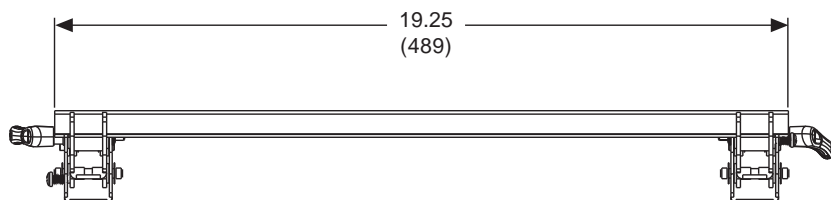

L = 20.25 in (515 mm)

W = 8.5 in (216 mm)

H = 3.88 in (99 mm)

ARCHITECTS SPECIFICATIONS

The Paramount® Universal Tilt Wall Mount shall be Peerless models _____ and shall be located where indicated on the plans. It shall feature adjustable 15° of forward tilt and -5° backward tilt. It shall be constructed of heavy gauge cold rolled steel and finished with scratch resistant gloss black fused epoxy. Assembly and installation shall be done according to instructions provided by the manufacturer.

TECHNICAL DATA SHEET

MODEL: PT640

All dimensions = inch (mm)

Top View

Front View

Side View

TECHNICAL DATA SHEET

MODEL: PT640