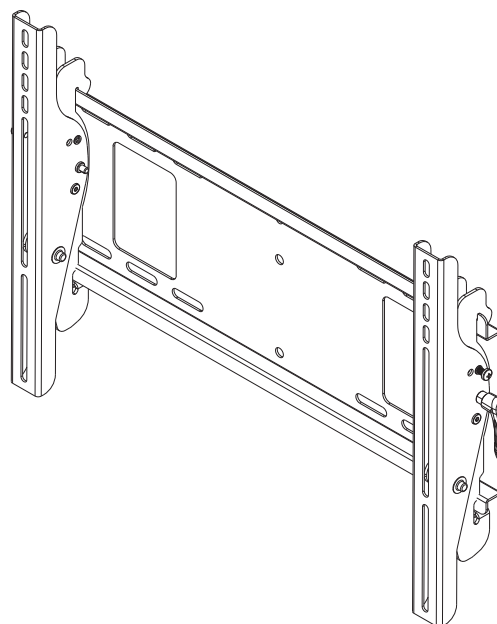

TECHNICAL DATA SHEET - **PARAMOUNT**™ by Peerless **Universal Tilt Wall Mount for 23" to 46"* LCD Flat Panel Screens**

peerless®

MODEL: PT640

Easily install mid-size screens with this simple, intuitive mounting solution. Its three step installation combined with its tool-less, one-touch tilt angle adjustment enables flat panel screens to be installed and adjusted fast.

Features:

- Universal mount accommodates screens with mounting patterns up to 17.5" W x 12.94" H
- Adjustable 15° forward tilt and -5° backward tilt for finding the optimal viewing angle.
- Easy-grip handle locks the screen position into place
- Optional IncreLok™ feature offers fixed tilt angles of -5°, 0°, 5°, 10°, 15°
- Easy-glide brackets easily hook onto wall plate for a simple, safe and quick installation
- Horizontal screen adjustment of up to 6" (depending on screen model) for perfect screen placement
- Mounts to wood studs, concrete, cinder block or metal studs (metal stud accessory required)
- Comes with Peerless' Sorted-for-You™ fastener pack with all necessary screen attachment hardware
- UL listed

Accessories:

- ACC415 - Metal Stud Fastener Kit
- PS200 - Paramount™ A/V Component Shelf

***NOTE:** Most 42" and larger plasma screens may not work with this mount. Use Mount finder to confirm compatibility.

L = 20.25 in (515 mm)

W = 8.5 in (216 mm)

H = 3.88 in (99 mm)

ARCHITECTS SPECIFICATIONS

The Paramount® Universal Tilt Wall Mount shall be Peerless models _____ and shall be located where indicated on the plans. It shall feature adjustable 15° of forward tilt and -5° backward tilt. It shall be constructed of heavy gauge cold rolled steel and finished with scratch resistant gloss black fused epoxy. Assembly and installation shall be done according to instructions provided by the manufacturer.