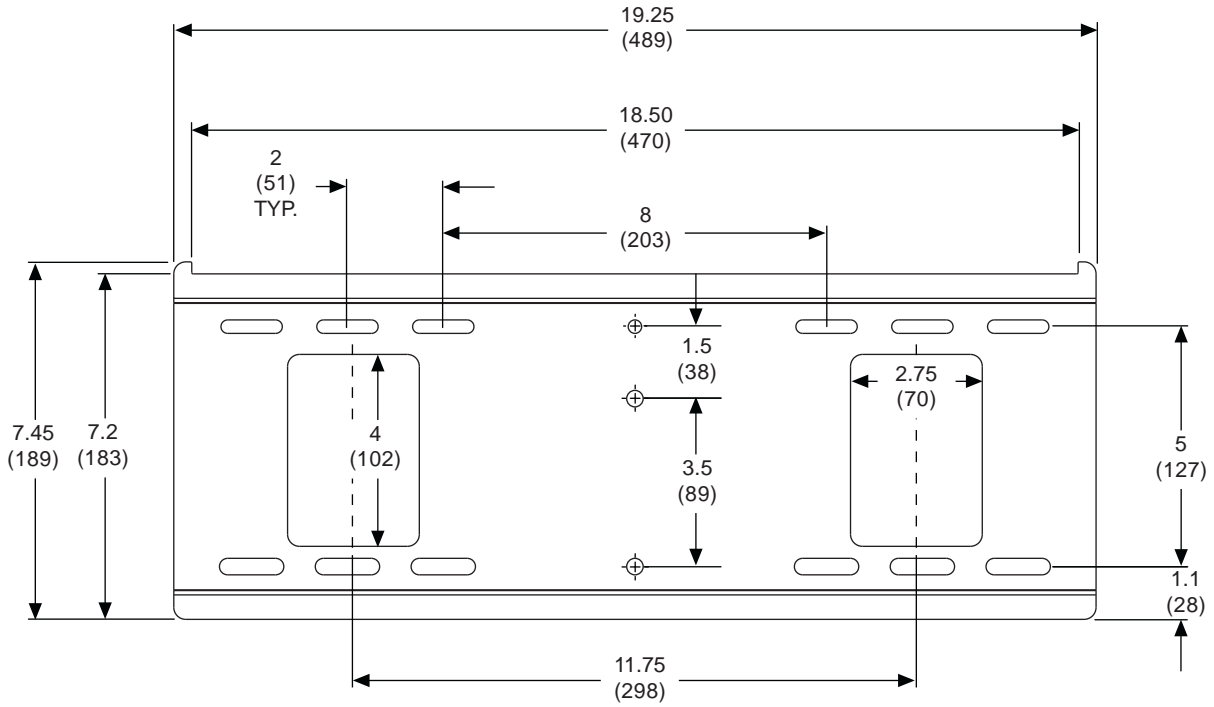

L = 20.25 in (515 mm)

W = 8.5 in (216 mm)

H = 3.88 in (99 mm)

ARCHITECTS SPECIFICATIONS

The Paramount® Universal Tilt Wall Mount shall be Peerless models _____ and shall be located where indicated on the plans. It shall feature adjustable 15° of forward tilt and -5° backward tilt. It shall be constructed of heavy gauge cold rolled steel and finished with scratch resistant gloss black fused epoxy. Assembly and installation shall be done according to instructions provided by the manufacturer.

TECHNICAL DATA SHEET

MODEL: PT640

All dimensions = inch (mm)

Top View

Front View

Side View

TECHNICAL DATA SHEET

MODEL: PT640

All dimensions = inch (mm)

Wall Plate Detail

Adapter Bracket Detail

Free Manuals Download Website

<http://myh66.com>

<http://usermanuals.us>

<http://www.somanuals.com>

<http://www.4manuals.cc>