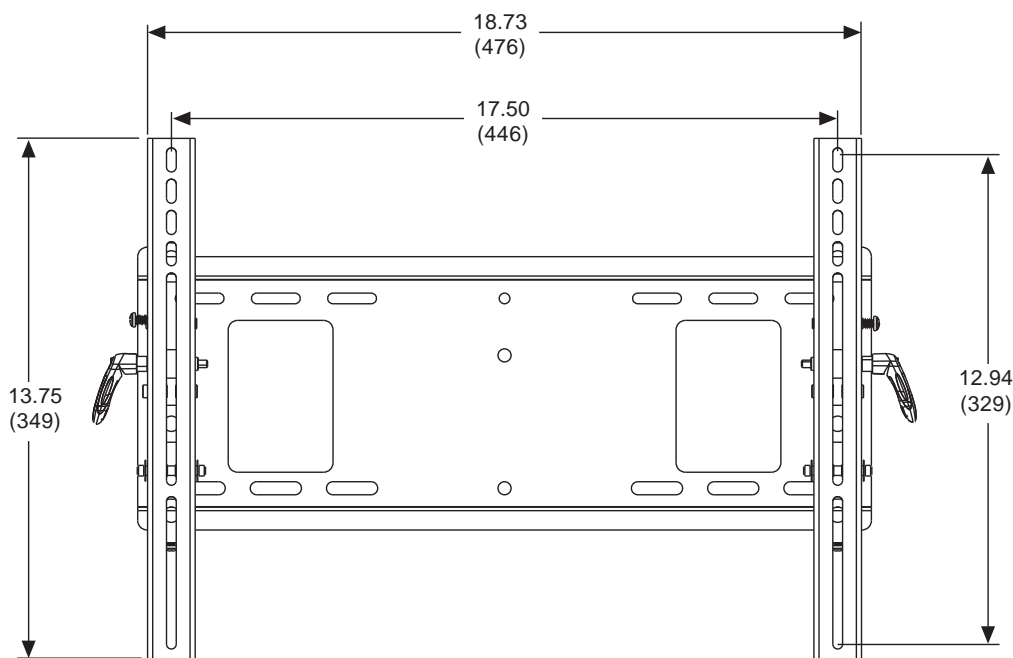

Dimensions:

Weight:

6.71 lb (3.1 kg)

Shipping weight:

8.4 lb (3.9 kg)

Maximum Load Capacity:

150 lb (68 kg)

Shipping Carton dimensions:

L = 20.25 in (515 mm)

W = 8.5 in (216 mm)

H = 3.88 in (99 mm)

ARCHITECTS SPECIFICATIONS

The Paramount® Universal Tilt Wall Mount shall be Peerless models _____ and shall be located where indicated on the plans. It shall feature adjustable 15° of forward tilt and -5° backward tilt. It shall be constructed of heavy gauge cold rolled steel and finished with scratch resistant gloss black fused epoxy. Assembly and installation shall be done according to instructions provided by the manufacturer.

TECHNICAL DATA SHEET

MODEL: PT640

All dimensions = inch (mm)

Top View

Front View

Side View

TECHNICAL DATA SHEET

MODEL: PT640

All dimensions = inch (mm)

Wall Plate Detail

Adapter Bracket Detail

Free Manuals Download Website

<http://myh66.com>

<http://usermanuals.us>

<http://www.somanuals.com>

<http://www.4manuals.cc>