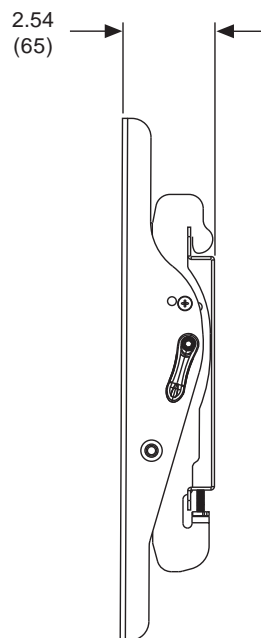

L = 20.25 in (515 mm)

W = 8.5 in (216 mm)

H = 3.88 in (99 mm)

ARCHITECTS SPECIFICATIONS

The Paramount® Universal Tilt Wall Mount shall be Peerless models _____ and shall be located where indicated on the plans. It shall feature adjustable 15° of forward tilt and -5° backward tilt. It shall be constructed of heavy gauge cold rolled steel and finished with scratch resistant gloss black fused epoxy. Assembly and installation shall be done according to instructions provided by the manufacturer.

TECHNICAL DATA SHEET

MODEL: PT640

All dimensions = inch (mm)

Top View

Front View

Side View

TECHNICAL DATA SHEET

MODEL: PT640

All dimensions = inch (mm)

Wall Plate Detail

Adapter Bracket Detail

Free Manuals Download Website

<http://myh66.com>

<http://usermanuals.us>

<http://www.somanuals.com>

<http://www.4manuals.cc>