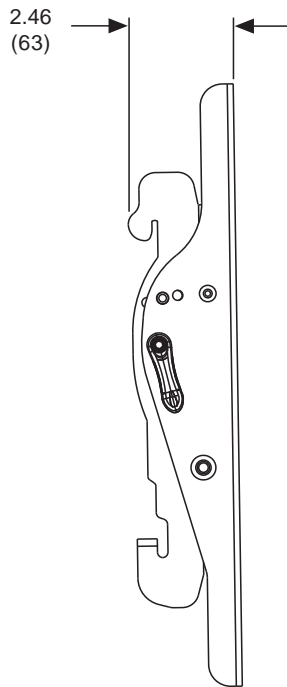

L = 20.25 in (515 mm)

W = 8.5 in (216 mm)

H = 3.88 in (99 mm)

ARCHITECTS SPECIFICATIONS

The Paramount® Universal Tilt Wall Mount shall be Peerless models _____ and shall be located where indicated on the plans. It shall feature adjustable 15° of forward tilt and -5° backward tilt. It shall be constructed of heavy gauge cold rolled steel and finished with scratch resistant gloss black fused epoxy. Assembly and installation shall be done according to instructions provided by the manufacturer.

TECHNICAL DATA SHEET

MODEL: PT640

All dimensions = inch (mm)

Top View

Front View

Side View

TECHNICAL DATA SHEET

MODEL: PT640

All dimensions = inch (mm)

Wall Plate Detail

Adapter Bracket Detail

Free Manuals Download Website

<http://myh66.com>

<http://usermanuals.us>

<http://www.somanuals.com>

<http://www.4manuals.cc>