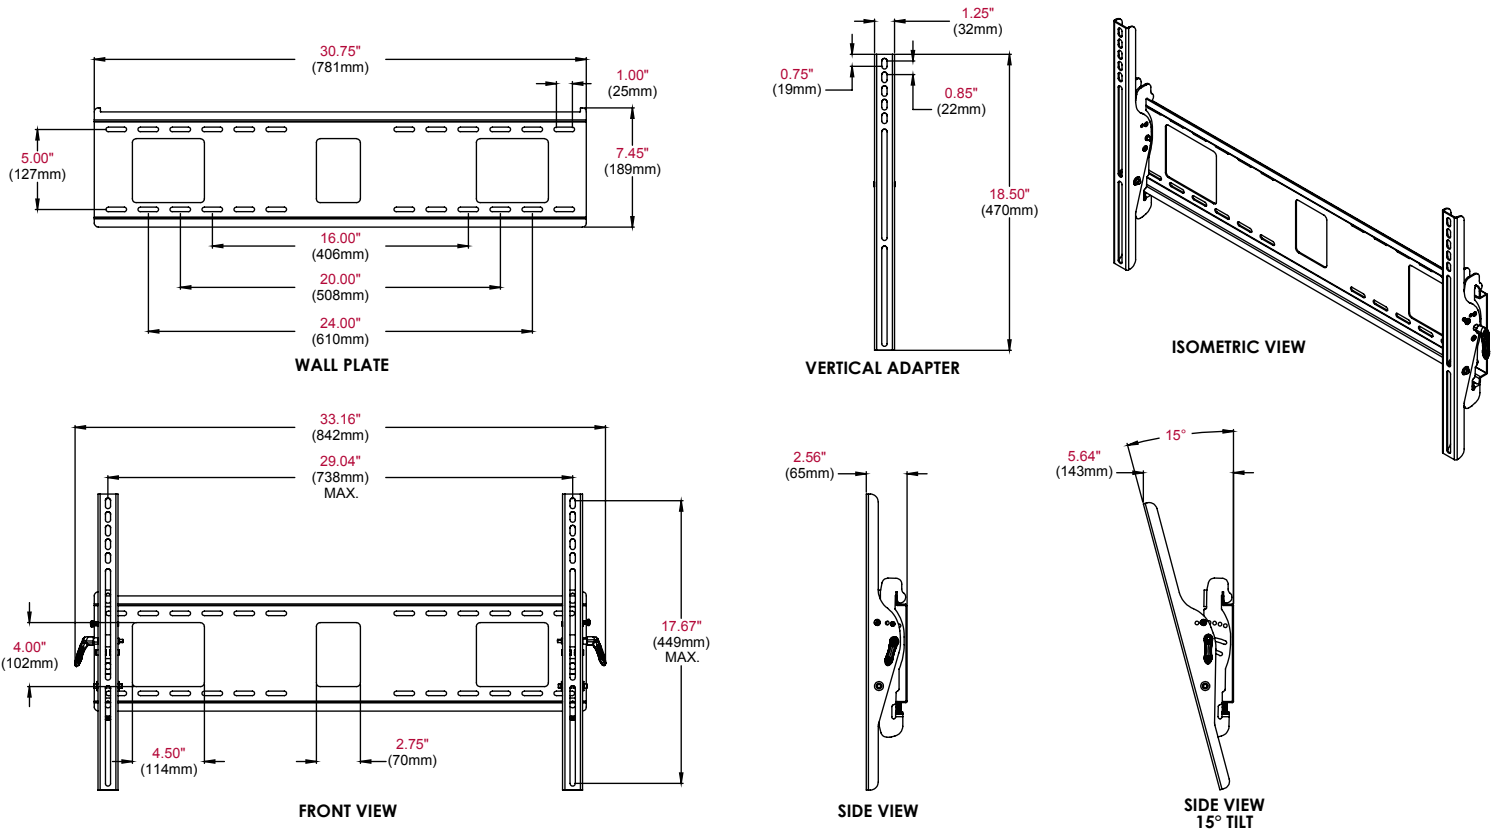

PT660	Universal Tilt Wall Mount for 37" to 60" Flat Panel Displays

Product Specifications

	DIMENSIONS (W x H x D)	PRODUCT WEIGHT	LOAD CAPACITY	FINISH	AVAILABLE COLORS
PT660	30.75" x 18.5" x 2.56" (781 x 470 x 65mm)	9.6lb (4.4kg)	200lb (91kg)	Scratch resistant fused epoxy	High gloss black

Package Specifications

	PACKAGE SIZE (W x H x D)	PACKAGE SHIP WEIGHT	PACKAGE UPC CODE	PACKAGE CONTENTS	UNITS IN PACKAGE
PT660	31.8" x 8.63" x 3.88" (808 x 219 x 99mm)	10.5lb (4.8kg)	735029254898	Wall plate, universal adapters, mounting and display attachment hardware	1

Accessories

- **ACC925:** Security Fasteners
- **ACC415:** 4-pack Metal Stud Fastener Kit

All dimensions = inch (mm)

ARCHITECTS SPECIFICATIONS

The Universal Tilt Wall Mount shall be a Peerless-AV model PT660 and shall be located where indicated on the plans. It shall be constructed of heavy gauge cold rolled steel and finished with scratch resistant Black Fused Epoxy. Assembly and installation shall be done according to instructions provided by the manufacturer.