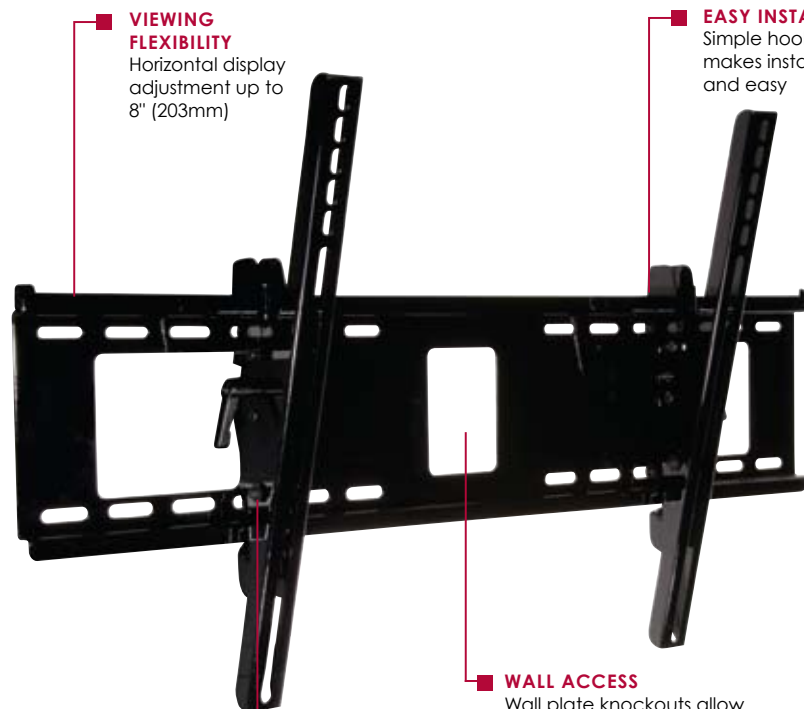

PT660

Universal Tilt Wall Mount for 37" to 60" Flat Panel Displays

Easily install larger displays with this simple, intuitive mounting solution. Its simple three step installation combined with its tool-less tilt angle adjustment enables flat panel displays to be installed and adjusted quickly. Cables are easily managed behind the display with access ports in the wall plate. For perfect display positioning, center the display by smoothly sliding it along the wall plates horizontal rails.

Display size: 37"-60"

Max load: 200lb (91kg)

FEATURES

- Universal mount accommodates displays with mounting hole patterns up to 738 x 449mm (29.04" W x 17.67" H)
- Adjustable up to 15° of forward tilt and up to -5° backward tilt for optimal viewing angle
- Easy-Grip™ handle locks the display position into place
- Wall access ports for easy access to electrical outlets and cable management
- Horizontal display adjustment of up to 8" (203mm) (depending on display model) for perfect display placement
- Mounts to wood studs, concrete, cinderblock or metal studs (metal stud accessory required)
- Comes with Peerless-AV Sorted-for-You™ fastener pack with all necessary screen attachment hardware
- UL Listed

■ **VIEWING FLEXIBILITY**
Horizontal display adjustment up to 8" (203mm)

■ **EASY INSTALLATION**
Simple hook-on design makes installation quick and easy

■ **WALL ACCESS**
Wall plate knockouts allow for wall access improving cable management options

Product Specifications

	DIMENSIONS (W x H x D)	PRODUCT WEIGHT	LOAD CAPACITY	FINISH	AVAILABLE COLORS
PT660	30.75" x 18.5" x 2.56" (781 x 470 x 65mm)	9.6lb (4.4kg)	200lb (91kg)	Scratch resistant fused epoxy	High gloss black