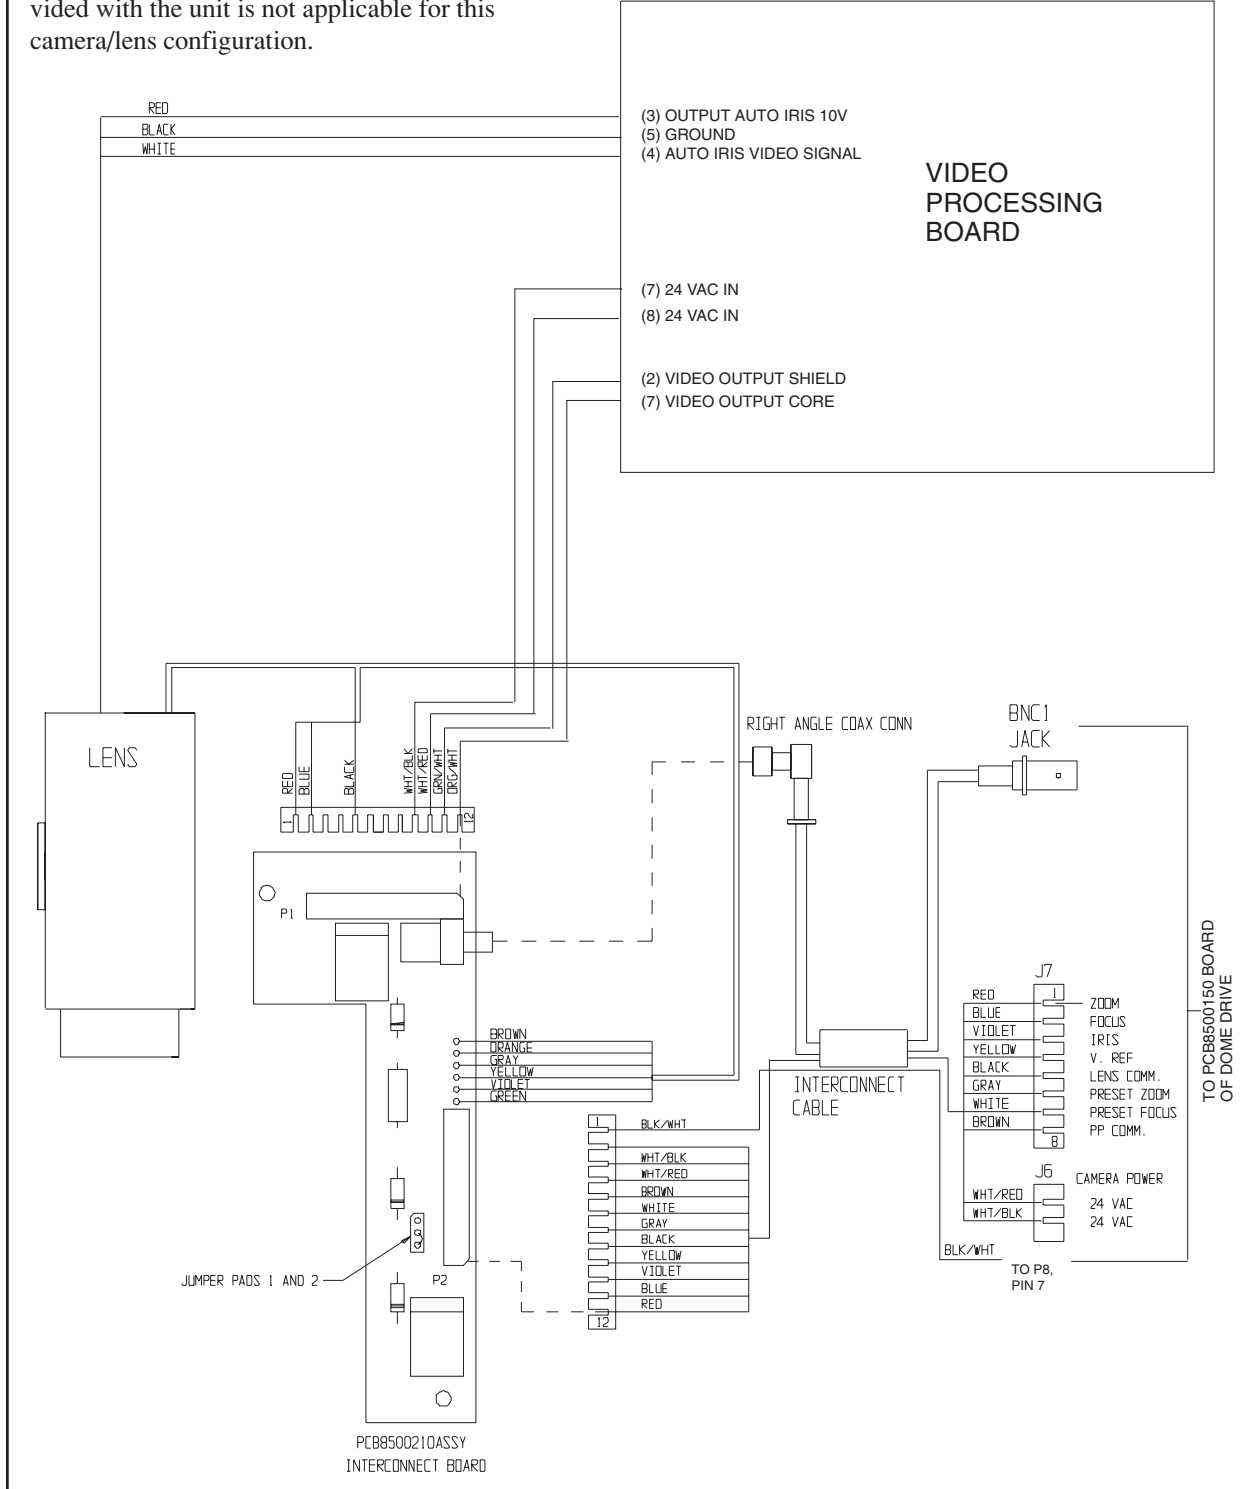

**IOP08C3J-1 Camera/Lens Package
for IDS08 Intercept® Series Dome**

Wiring Diagram

C1444M-A (5/96)

This wiring diagram is for the **IOP08C3J-1 camera/lens package only**. Please refer to this wiring diagram during installation and operation, if necessary. Figure 4 in manual C1441M-A provided with the unit is not applicable for this camera/lens configuration.

Figure 1. Schematic Diagram for Color Camera/Lens with Manual Iris Override (Model IOP08C3J-1)

Free Manuals Download Website

<http://myh66.com>

<http://usermanuals.us>

<http://www.somanuals.com>

<http://www.4manuals.cc>