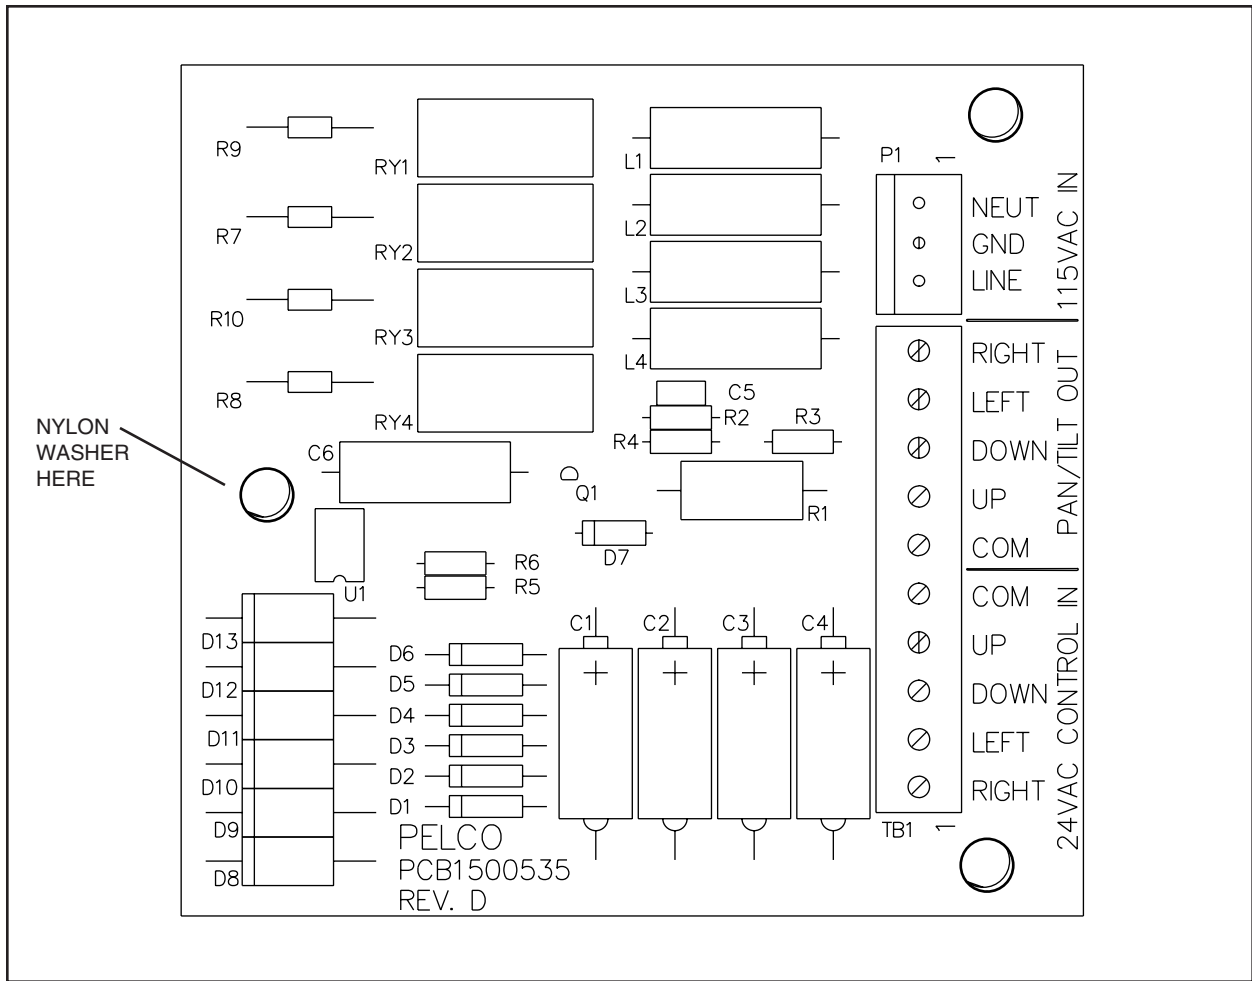

CAUTION: It is important, when screwing down the PCB1500535ASSY (Rev. D) PC board to the relay box, that you use the provided nylon washers between the screw, PC board and top metal standoff.

CAUTION: Failure to use nylon washers when attaching the PC board to the top metal standoff will result in a short condition damaging the PC board.

The PCB1500535ASSY (Rev. D) PC board is part of the RB24, RB115, RB24/220 Relay Boxes. For complete installation and operation instructions, refer to manual C915M-D.

1. Disconnect power to the relay box.
2. Refer to Figure 1. Disconnect the 115 VAC IN plug to the transformer and disconnect the PAN/TILT OUT, and 24 VAC CONTROL IN connections.
3. Unscrew the three (3) screws attaching the PC board to the relay box and remove the old PC board. Save the screws and lock washers to attach the new PC board.
4. Remove the new PC board from the static bag.
5. Refer to Figure 2. Install the top screw first (located near C6). Install the PC board by putting a lock washer and nylon washer on a screw and inserting it through the hole in the PC board. Then put a nylon washer under the PC board and tighten the screw into the standoff as needed. Do not over tighten. Insert the screws in the bottom holes in the PC board and tighten until firmly attached.
6. Reconnect the 24 VAC CONTROL IN and PAN/TILT OUT connections, and the 115 VAC IN plug to the transformer. Reconnect power to the relay box.

Figure 1. PC Board Component and Mounting Locations

Figure 2. PC Board Side View Showing Screw and Washer Locations

Free Manuals Download Website

<http://myh66.com>

<http://usermanuals.us>

<http://www.somanuals.com>