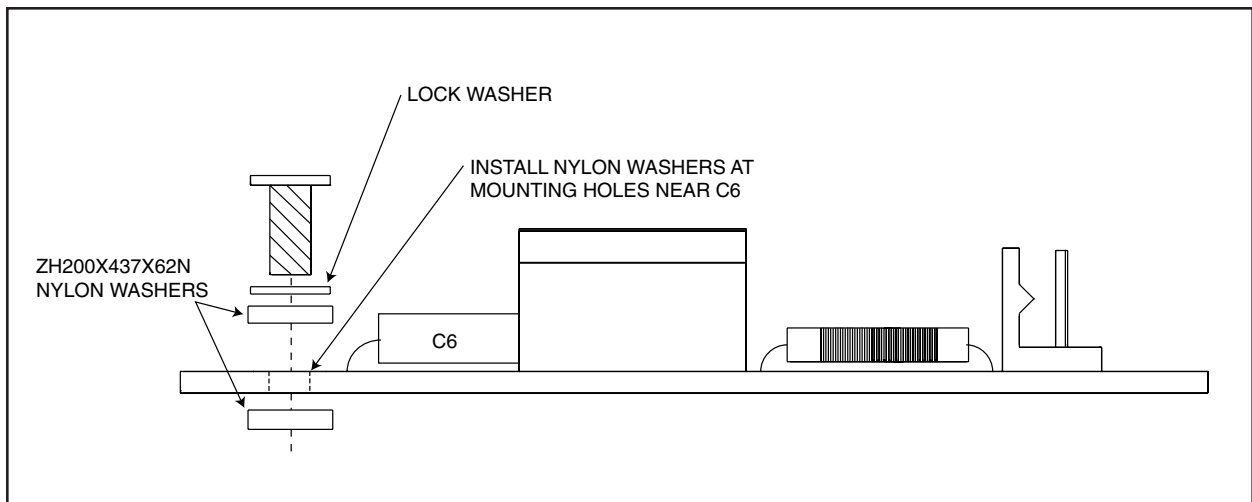

The PCB1500535ASSY (Rev. D) PC board is part of the RB24, RB115, RB24/220 Relay Boxes. For complete installation and operation instructions, refer to manual C915M-D.

1. Disconnect power to the relay box.
2. Refer to Figure 1. Disconnect the 115 VAC IN plug to the transformer and disconnect the PAN/TILT OUT, and 24 VAC CONTROL IN connections.
3. Unscrew the three (3) screws attaching the PC board to the relay box and remove the old PC board. Save the screws and lock washers to attach the new PC board.
4. Remove the new PC board from the static bag.
5. Refer to Figure 2. Install the top screw first (located near C6). Install the PC board by putting a lock washer and nylon washer on a screw and inserting it through the hole in the PC board. Then put a nylon washer under the PC board and tighten the screw into the standoff as needed. Do not over tighten. Insert the screws in the bottom holes in the PC board and tighten until firmly attached.
6. Reconnect the 24 VAC CONTROL IN and PAN/TILT OUT connections, and the 115 VAC IN plug to the transformer. Reconnect power to the relay box.

Figure 1. PC Board Component and Mounting Locations

Figure 2. PC Board Side View Showing Screw and Washer Locations

Free Manuals Download Website

<http://myh66.com>

<http://usermanuals.us>

<http://www.somanuals.com>