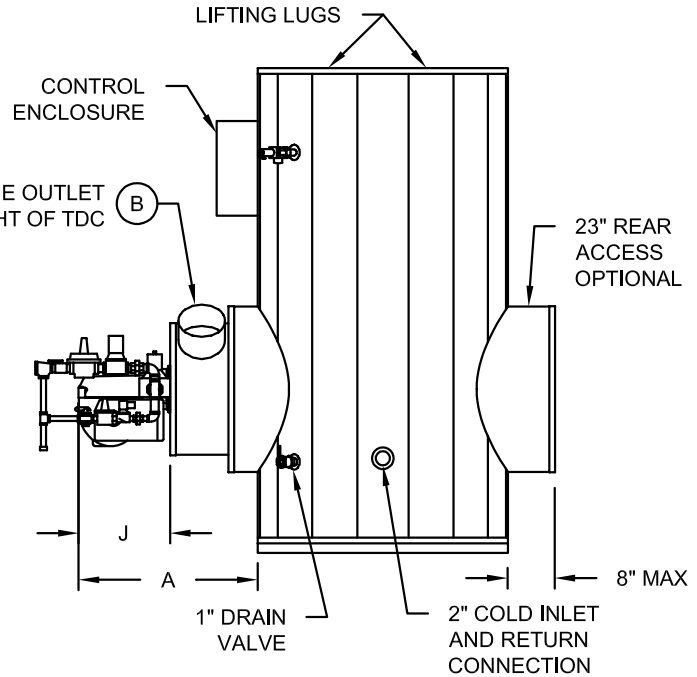

LOW NO_x TURBOPOWER® • PACKAGED WATER HEATER

NICKELSHIELD® NICKEL-PLATED STORAGE TANK

TANK SERIES 400 GALLONS VERTICAL

MODEL NUMBER	Recovery gph ①		INPUT Btu/h	Min. Inlet Flow Gas Pressure " W.C. ③	SCAQMD Energy Model No.		Dimensions (inches)				Blower Motor		Shipping Weight lbs
	40° - 120°F	40° - 140°F					A	B	C	J ∅	HP	Amps	
250 N 400A-TPL	250	200	199,000	4.5	2TPL	199 MBtu/h	28	4	1/2	16	1/3	8	1722
375 N 400A-TPL	375	300	300,000	4.5	3TPL	299 MBtu/h	28	4	3/4	16	1/3	8	1730
500 N 400A-TPL	500	400	399,000	4.5	4TPL	399 MBtu/h	28	5	3/4	16	1/3	8	1740

① Recoveries based on 83% thermal efficiency. ASHRAE 90.1 compliant for efficiency and standby loss.

② "J" dimension is for the burner housing only – gas train may exceed this dimension.

③ Standard gas train.

* The information presented is for natural gas 0.6 S.G.

Dimensions are in inches unless otherwise specified.

For standard and optional equipment, see form #PV6540.

STANDARD GAS PRESSURE REQUIREMENTS:
SEE TABLE FOR MINIMUM PRESSURE BY MODEL NUMBER.
MAXIMUM STATIC INLET GAS PRESSURE IS 14" W.C.
FOR GAS PRESSURES OUTSIDE OF THIS RANGE,
CONTACT YOUR PVI REPRESENTATIVE.

VENTING REQUIREMENTS:
-.02" TO -.06" W.C. (NEGATIVE PRESSURE).
TYPE B VENTING.
ENTIRE VENT SYSTEM SHOULD NEVER BE SIZED BASED UPON
THE VENT CONNECTION DIAMETER EXCLUSIVELY. CHECK
NATIONAL FUEL GAS CODE UNDER "FAN ASSISTED."

STANDARD ELECTRICAL REQUIREMENTS:
CONTROL VOLTAGE: 120V, 1∅, 60 HZ., 2 AMPS.
MOTOR VOLTAGE: 1/3 HP ARE 120V, 1∅, 60 HZ.
208V, 230V AND 460V MOTORS ARE AVAILABLE BUT WILL
REQUIRE A SEPARATE 120V/2 amps CONTROL CIRCUIT OR AN
OPTIONAL CONTROL CIRCUIT TRANSFORMER.

PVI RESERVES THE RIGHT TO CHANGE THE DESIGN AND SPECIFICATION WITHOUT NOTICE.

PVI INDUSTRIES, LLC
FORT WORTH, TEXAS 76111
(800) 784-8326 • www.pvi.com

Product is patented in the U.S., Canada, and Mexico.