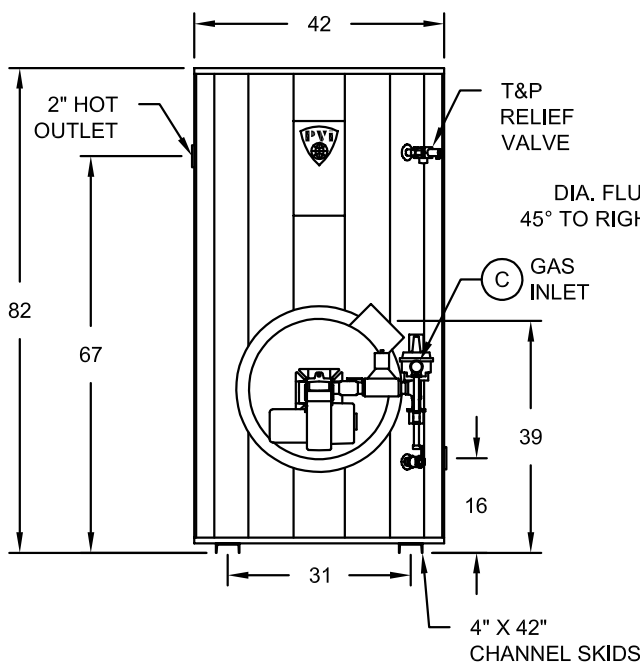

LOW NO_x TURBOPOWER® • PACKAGED WATER HEATER

NICKELSHIELD® NICKEL-PLATED STORAGE TANK

TANK SERIES 400 GALLONS VERTICAL

MODEL NUMBER	Recovery gph ①		INPUT Btu/h	Min. Inlet Flow Gas Pressure " W.C. ③	SCAQMD Energy Model No.		Dimensions (inches)				Blower Motor		Shipping Weight lbs
	40° - 120°F	40° - 140°F					A	B	C	J ∅	HP	Amps	
250 N 400A-TPL	250	200	199,000	4.5	2TPL	199 MBtu/h	28	4	1/2	16	1/3	8	1722
375 N 400A-TPL	375	300	300,000	4.5	3TPL	299 MBtu/h	28	4	3/4	16	1/3	8	1730
500 N 400A-TPL	500	400	399,000	4.5	4TPL	399 MBtu/h	28	5	3/4	16	1/3	8	1740

① Recoveries based on 83% thermal efficiency. ASHRAE 90.1 compliant for efficiency and standby loss.

② "J" dimension is for the burner housing only – gas train may exceed this dimension.

③ Standard gas train.

* The information presented is for natural gas 0.6 S.G.

Dimensions are in inches unless otherwise specified.

For standard and optional equipment, see form #PV6540.

STANDARD GAS PRESSURE REQUIREMENTS:
SEE TABLE FOR MINIMUM PRESSURE BY MODEL NUMBER.
MAXIMUM STATIC INLET GAS PRESSURE IS 14" W.C.
FOR GAS PRESSURES OUTSIDE OF THIS RANGE,
CONTACT YOUR PVI REPRESENTATIVE.

VENTING REQUIREMENTS:
-.02" TO -.06" W.C. (NEGATIVE PRESSURE).
TYPE B VENTING.
ENTIRE VENT SYSTEM SHOULD NEVER BE SIZED BASED UPON
THE VENT CONNECTION DIAMETER EXCLUSIVELY. CHECK
NATIONAL FUEL GAS CODE UNDER "FAN ASSISTED."

STANDARD ELECTRICAL REQUIREMENTS:
CONTROL VOLTAGE: 120V, 1∅, 60 HZ., 2 AMPS.
MOTOR VOLTAGE: 1/3 HP ARE 120V, 1∅, 60 HZ.
208V, 230V AND 460V MOTORS ARE AVAILABLE BUT WILL
REQUIRE A SEPARATE 120V/2 amps CONTROL CIRCUIT OR AN
OPTIONAL CONTROL CIRCUIT TRANSFORMER.

PVI RESERVES THE RIGHT TO CHANGE THE DESIGN AND SPECIFICATION WITHOUT NOTICE.

PVI INDUSTRIES, LLC
FORT WORTH, TEXAS 76111
(800) 784-8326 • www.pvi.com

Product is patented in the U.S., Canada, and Mexico.