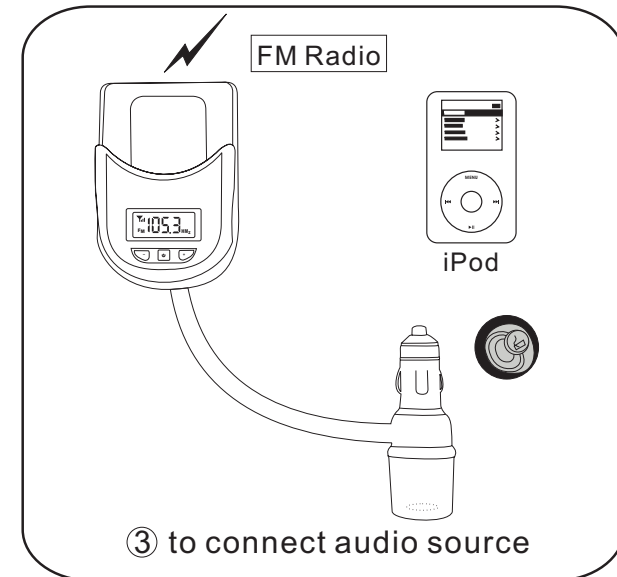

Feature & Functions

1. With attached audio cable, it can be connected with any audio player such as Ipod and Ipod Video .
2. FM stereo transmitter provides real-time transmission of music. High separation and crystal clear sound.
3. Powered by car cigarette lighter socket. Plug and play.
4. The angle between plug and main unit can be adjusted at will.
5. 200 selectable frequencies with LCD indicator.
6. PLL circuit for steady frequency, never skip frequently.

Pi.PYLE

PiFMDK6 **CAR FM TRANSMITTER**

SKETCH-MAP

OPERATION

OPERATION

OPERATION

- ④ Adjust the frequency of car FM radio to the same frequency as transmitter for receiving signals.

Free Manuals Download Website