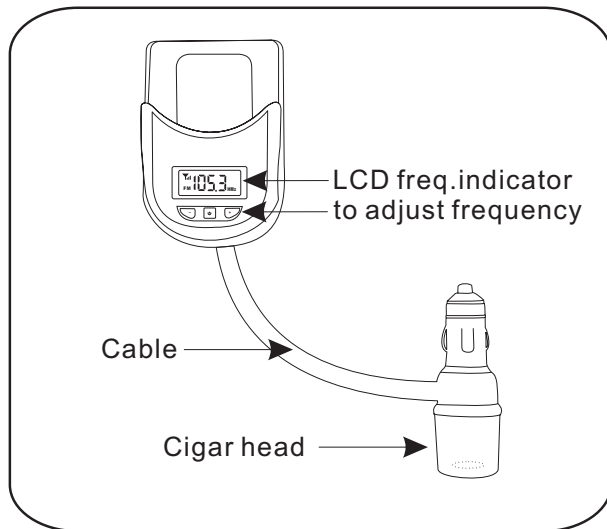

Feature & Functions

1. With attached audio cable, it can be connected with any audio player such as Ipod and Ipod Video .
2. FM stereo transmitter provides real-time transmission of music. High separation and crystal clear sound.
3. Powered by car cigarette lighter socket. Plug and play.
4. The angle between plug and main unit can be adjusted at will.
5. 200 selectable frequencies with LCD indicator.
6. PLL circuit for steady frequency, never skip frequently.

Pi.PYLE

PiFMDK6 **CAR FM TRANSMITTER**

SKETCH-MAP

OPERATION

OPERATION

OPERATION

- ④ Adjust the frequency of car FM radio to the same frequency as transmitter for receiving signals.

Free Manuals Download Website