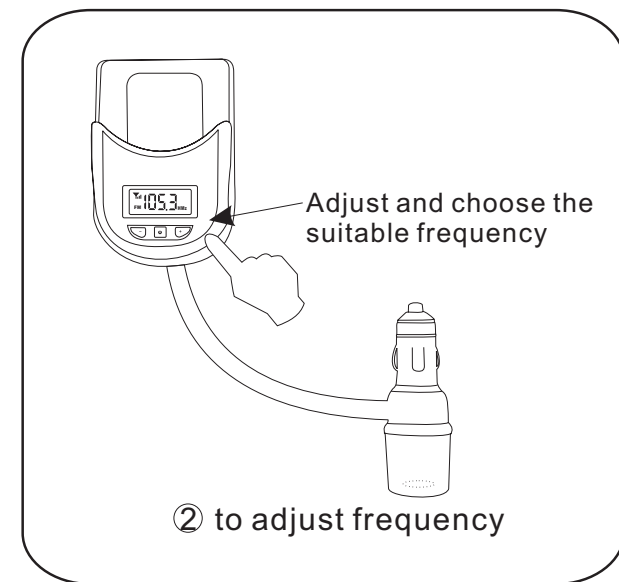

Feature & Functions

1. With attached audio cable, it can be connected with any audio player such as Ipod and Ipod Video .
2. FM stereo transmitter provides real-time transmission of music. High separation and crystal clear sound.
3. Powered by car cigarette lighter socket. Plug and play.
4. The angle between plug and main unit can be adjusted at will.
5. 200 selectable frequencies with LCD indicator.
6. PLL circuit for steady frequency, never skip frequently.

Pi.PYLE

PiFMDK6 **CAR FM TRANSMITTER**

SKETCH-MAP

OPERATION

OPERATION

OPERATION

- ④ Adjust the frequency of car FM radio to the same frequency as transmitter for receiving signals.

Free Manuals Download Website