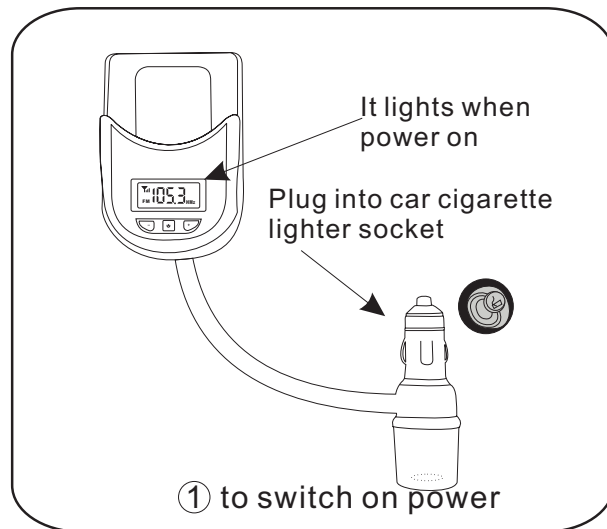

Feature & Functions

1. With attached audio cable, it can be connected with any audio player such as Ipod and Ipod Video .
2. FM stereo transmitter provides real-time transmission of music. High separation and crystal clear sound.
3. Powered by car cigarette lighter socket. Plug and play.
4. The angle between plug and main unit can be adjusted at will.
5. 200 selectable frequencies with LCD indicator.
6. PLL circuit for steady frequency, never skip frequently.

Pi.PYLE

PiFMDK6 **CAR FM TRANSMITTER**

SKETCH-MAP

OPERATION

OPERATION

OPERATION

- ④ Adjust the frequency of car FM radio to the same frequency as transmitter for receiving signals.

Free Manuals Download Website