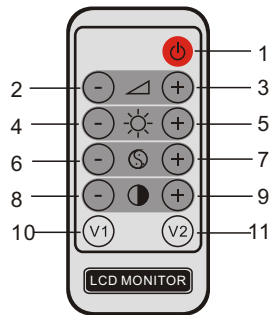

PYLE®

WWW.PYLEAUDIO.COM

- | | |
|-----------------|-------------------|
| 1. Power on/off | 7. Color+ |
| 2. Volume- | 8. Contrast- |
| 3. Volume+ | 9. Contrast+ |
| 4. Brightness- | 10. Video Input 1 |
| 5. Brightness+ | 11. Video Input 2 |
| 6. Color- | |

Accessories

- (1) Connecting Cable x1
- (2) Headrest Shroud x1
- (3) Release Key x1
- (4) Operation Manual x1
- (5) Stand Bracket x1
- (6) Remote Control x1
- (7) Front AV Cable x1

PLH9SP

Color TFT LCD 9.2" Monitor

Specifications

System	NTSC/PAL Auto Switch
Power Input/Consumption	DC(10.5~15V)±10% ,<700mA
Video Input	Composite Video Signal 1Vp-p 75Ohm
Audio Input	0.5W 8 Ohm at 300mv input
Operating Temperature	-5°C~+50°C
Storage Temperature	-20°C~+60°C
Screen Size(Diagonal)	9.2"
Display Method	TFT Active Matrix System
Resolution(Dot)	800(H)xRGBx480(V)
Back Light	Cold Cathode Filament Tube
Viewing Area	203(W)x122(H)mm
Viewing Angle	Left ,Right:45° , Top:35° ,Down:10°
Monitor Overall Dimension	240(W)x174(H)x30(D)mm
Monitor Weight	<1.5kg
IR Transmitter	(2.3MHz/2.8MHz)(3.2MHz/3.8MHz)
The Specifications are subject to change without prior notice	

Function

- (1/10) Speaker
- (2) AV IN(Direct Connection of Alternate Audio/Video Source through Aux Line Input Jack)
- (3) Receiving Window of the remote control
- (4) Power
- (5) Menu
- (6) Adjust Down
- (7) Adjust Up
- (8) AV1/AV2
- (9) Headphone Connection