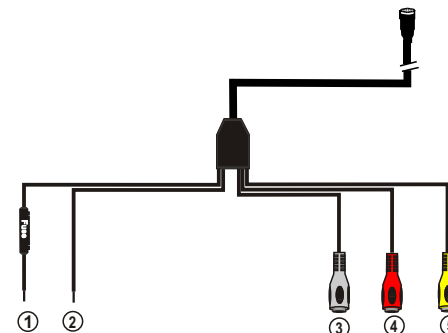

Warning

CAUTION

1. The driver must not be able to view operational monitor while driving the vehicle . This is illegal in most states. CHECK with your local law enforcement officials for details .
2. Always check polarity when connecting wire to avoid damage to the unit and /or vehicle.
3. Do not open the housing of the monitor ,Servicing must be done at our factory by authorized technicians to maintain the warranty.

Specifications

System	NTSC/PAL Auto Switch
Power Input/Consumption	DC(10.5~15V)±10% ,<700mA
Video Input	Composite Video Signal 1Vp-p 75Ohm
Audio Input	0.5W 8 Ohm at 300mv input
Operating Temperature	-5°C~+50°C
Storage Temperature	-20°C~+60°C
Screen Size(Diagonal)	9.2"
Display Method	TFT Active Matrix System
Resolution(Dot)	800(H)xRGBx480(V)
Back Light	Cold Cathode Filament Tube
Viewing Area	203(W)x122(H)mm
Viewing Angle	Left ,Right:45° , Top:35° ,Down:10°
Monitor Overall Dimension	240(W)x174(H)x30(D)mm
Monitor Weight	<1.5kg
IR Transmitter	(2.3MHz/2.8MHz)(3.2MHz/3.8MHz)
The Specifications are subject to change without prior notice	

Function

- (1/10) Speaker
- (2) AV IN(Direct Connection of Alternate Audio/Video Source through Aux Line Input Jack)
- (3) Receiving Window of the remote control
- (4) Power
- (5) Menu
- (6) Adjust Down
- (7) Adjust Up
- (8) AV1/AV2
- (9) Headphone Connection