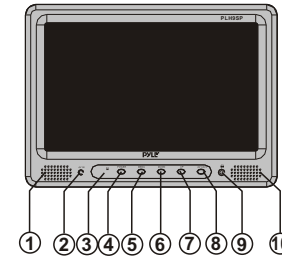

Accessories

- (1) Connecting Cable x1
- (2) Headrest Shroud x1
- (3) Release Key x1
- (4) Operation Manual x1
- (5) Stand Bracket x1
- (6) Remote Control x1
- (7) Front AV Cable x1

PLH9SP

Color TFT LCD 9.2" Monitor

Specifications

System	NTSC/PAL Auto Switch
Power Input/Consumption	DC(10.5~15V)±10% ,<700mA
Video Input	Composite Video Signal 1Vp-p 75Ohm
Audio Input	0.5W 8 Ohm at 300mv input
Operating Temperature	-5°C~+50°C
Storage Temperature	-20°C~+60°C
Screen Size(Diagonal)	9.2"
Display Method	TFT Active Matrix System
Resolution(Dot)	800(H)xRGBx480(V)
Back Light	Cold Cathode Filament Tube
Viewing Area	203(W)x122(H)mm
Viewing Angle	Left ,Right:45° , Top:35° ,Down:10°
Monitor Overall Dimension	240(W)x174(H)x30(D)mm
Monitor Weight	<1.5kg
IR Transmitter	(2.3MHz/2.8MHz)(3.2MHz/3.8MHz)
The Specifications are subject to change without prior notice	

Function

- (1/10) Speaker
- (2) AV IN(Direct Connection of Alternate Audio/Video Source through Aux Line Input Jack)
- (3) Receiving Window of the remote control
- (4) Power
- (5) Menu
- (6) Adjust Down
- (7) Adjust Up
- (8) AV1/AV2
- (9) Headphone Connection