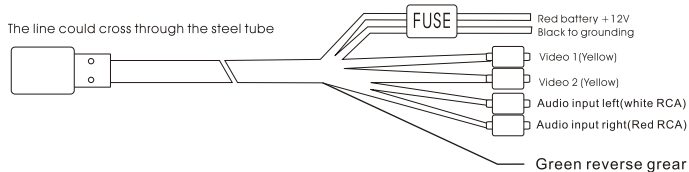

SPECIFICATION

Type:TFT LCD

Display size:5.8"

Display ratio:16:9

Power Consumption:< = 7W

Video input: Dual Video input

System: PAL/NTSC (Auto switching)

Pixels: 480X234XRGB

Connect Method:

- 1 Power: Press to Power On/Off the monitor
- 2 Video select: V1/V2 switch
- 3 Menu: Press to active the OSD menu, it shows brightness-contrast-color-tint-default
- 4 <-: Press to decrease the value
- 5 ->: Press to increase the value