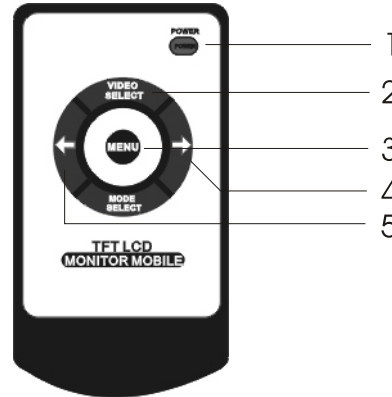

PYLE® view

INSTRUCTION MANUAL

PLHR58

5.8" TFT LCD MONITOR FOR HEADREST INSTALLATION

WARNING: DO NOT WATCH TV WHILE VEHICLE IN MOTION,
IT CAN BE HAZARDOUS

IR sensor Power

PLHR58

5.8" TFT LCD MONITOR FOR HEADREST INSTALLATION

SPECIFICATION

Type:TFT LCD

Display size:5.8"

Display ratio:16:9

Power Consumption:< = 7W

Video input: Dual Video input

System: PAL/NTSC (Auto switching)

Pixels: 480X234XRGB

Connect Method:

- 1 Power: Press to Power On/Off the monitor
- 2 Video select: V1/V2 switch
- 3 Menu: Press to active the OSD menu, it shows brightness-contrast-color-tint-default
- 4 <-: Press to decrease the value
- 5 ->: Press to increase the value