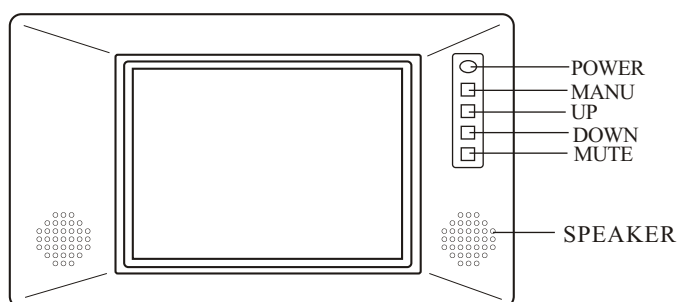

1. SPECIFICATION

* VIDEO

- SCREEN SIZE ----- 5.6" DIAGONAL
- RESOLUTION -----960(H) x 234(V)
- COLOR CONFIGURATION ----- RGB Stripe
- DOT PITCH ----- 0.500(H) x 0.500(V)
- VIEWING ANGLE ----- 70° (H) x 40° (V)
- COLOR SYSTEM ----- NTSC
- BRIGHTNESS-----200 CD/M₂

* ELECTRICAL

- VIDEO INPUT ----- 1 V_{p-p}, 75ohms
- POWER CONSUMPTION ----- DC12V 7W MAX.
- AUDIO OUTPUT POWER-----1W(MAX)

2. FUNCTION KEYS AT FRONT PANEL: