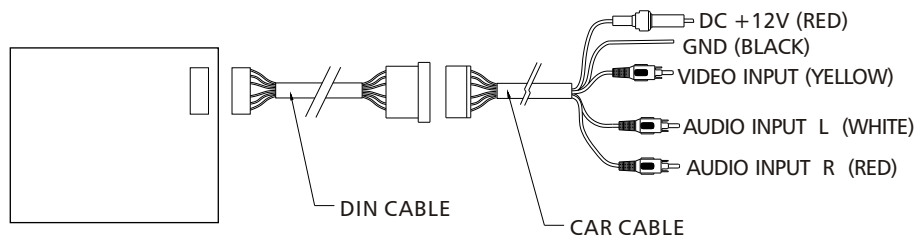

MENU FUNCTION:

POWER:	Press the "Power" for ON/OFF
MENU:	Press ▲ or ▼ to adjust
UP :	To Adjust Volume Up
DOWN :	To Adjust Volume Down
MUTE:	Press "MUTE" to still the sound of the LCD monitor

3. FUNCTION