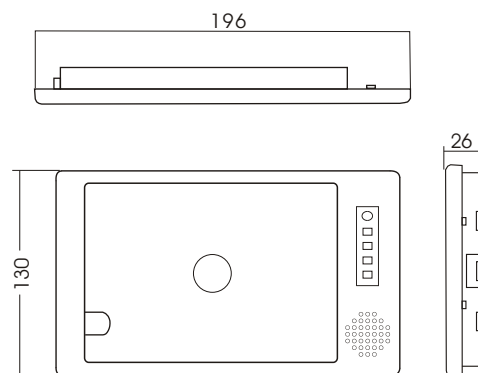

MENU FUNCTION:

POWER:	Press the "Power" for ON/OFF
MENU:	Press ▲ or ▼ to adjust
UP :	To Adjust Volume Up
DOWN :	To Adjust Volume Down
MUTE:	Press "MUTE" to still the sound of the LCD monitor

3. FUNCTION

4. DIMENSION

5. SUN VISOR KIT

Free Manuals Download Website

<http://myh66.com>

<http://usermanuals.us>

<http://www.somanuals.com>

<http://www.4manuals.cc>

<http://www.manual-lib.com>