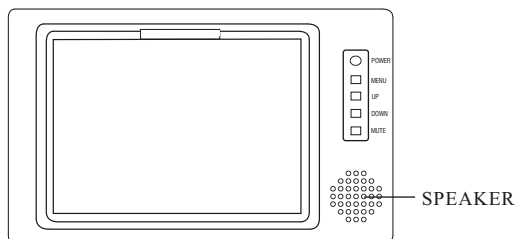

PYLE®

view

6" SUN VISOR TFT-LCD MONITOR

PLVSMN6

1. SPECIFICATION

* OPTICAL

- SCREEN SIZE ----- 6" DIAGONAL
- DISPLAY FORMAT ----- 1440(H) x 234(V)
- COLOR CONFIGURATION ----- RGB Stripe
- DOT PITCH ----- 0.107(H) x 0.372(V)
- VIEWING ANGLE ----- Top:20 deg. / Bottom:50 deg.
Left:45 deg. / Right:45 deg.

MENU FUNCTION:

POWER:	Press the "Power" for ON/OFF
MENU:	Press ▲ or ▼ to adjust
UP :	To Adjust Volume Up
DOWN :	To Adjust Volume Down
MUTE:	Press "MUTE" to still the sound of the LCD monitor

3. FUNCTION