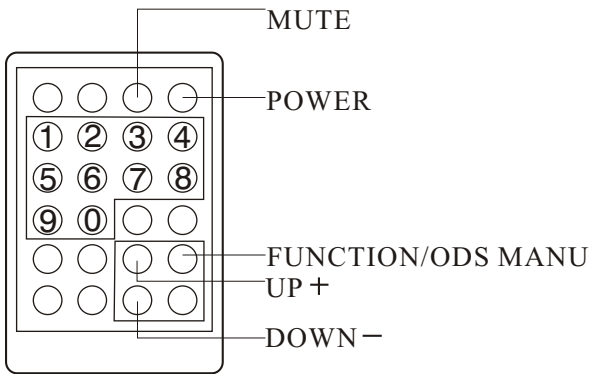

4. REMOTE CONTROL