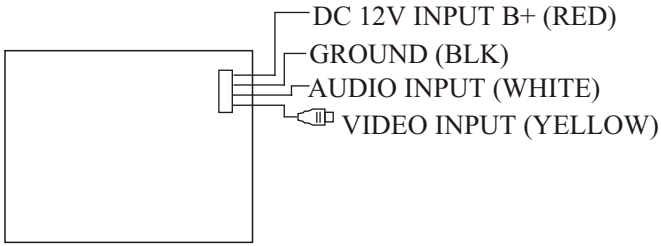

3. FUNCTION