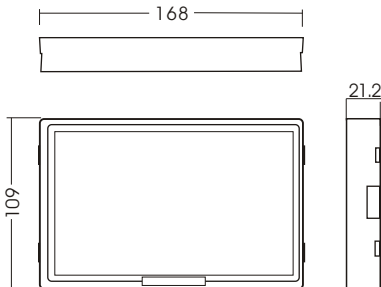

5. DIMENSION