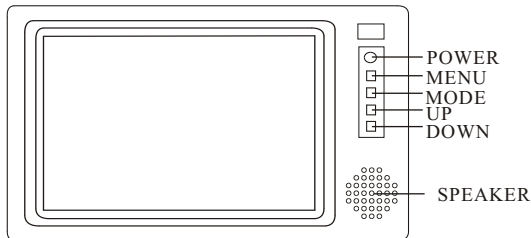

PYLE®

view

7" SUN VISOR TFT-LCD MONITOR

PLVSMN7

1. SPECIFICATION

* OPICAL

- SCREEN SIZE ----- 7" DIAGONAL
- DISPLAY FORMAT ----- 1440(H) x 234(V)
- COLOR CONFIGURATION ----- RGB Stripe
- DOT PITCH ----- 0.107(H) x 0.372(V)
- VIEWING ANGLE ----- Top: 50 deg. / Bottom: 20 deg.
Left: 45 deg. / Right: 45 deg.

Menu Function

CONTRAST:	Press ▲ or ▼ to adjust Contrast.
BEIGHTNESS:	Press ▲ or ▼ to adjust Brightness.
COLOR:	Press ▲ or ▼ to adjust Color.
SHARPNESS:	Press ▲ or ▼ to adjust Sharpness.
VOLUME:	Press ▲ or ▼ to adjust Volume.
MODE:	16:9 / 4:3
LEFT RIGHT:	Left/Right Revolving
RESET:	The Display will Return to The Original by Factory.
EXIT:	Exit Menu Mode.

* POWER: Press the "Power" button once it will be power ON.
Press it again, will be power OFF.

* UP/DOWN: Press UP or DOWN directly is to adjust volume.
Using MENU button together can adjust the other functions.