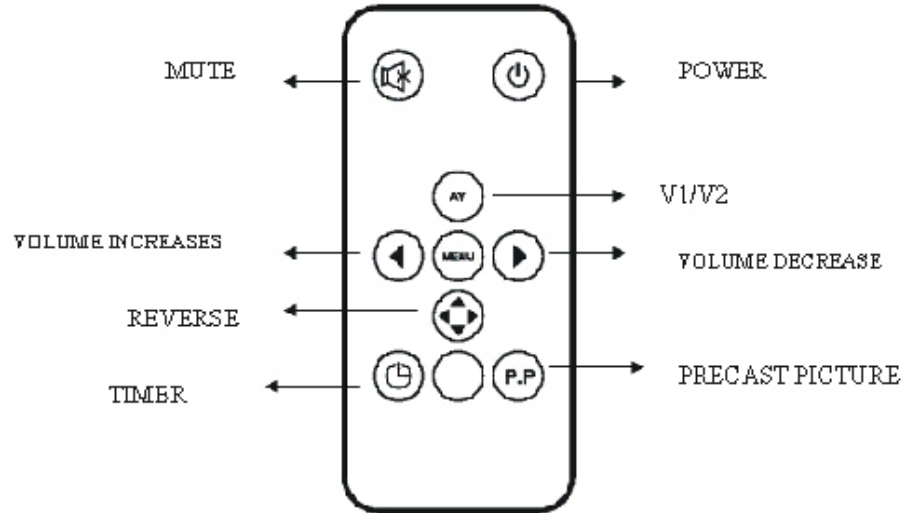

3. FUNCTION DESCRIPTIONS:

- * Power : Press the "POWER" button from the main unit to turn on the monitor.
- * Menu : Press the MENU from the main unit to pop up the OSD functions by turns.
- * Mode : Video source swing
- * UP/DOWN : Using menu button together can adjust the other function

OSD Menu:

Main Menu

Press the "MENU" from the main unit to pop up the functions.

Each mode will process by turns, you may use

UP/DOWN together to increase or decrease parameters as well

4. CONNECTION:

5. REMOTE CONTROL