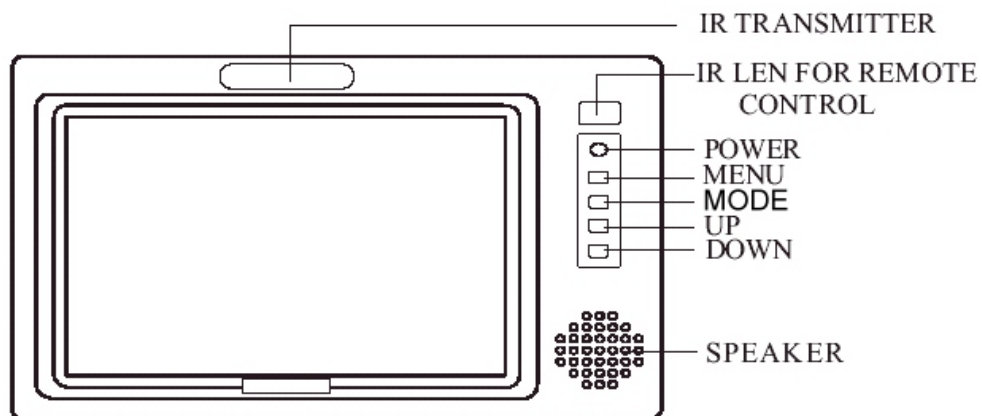

MONITOR

1. SPECIFICATION

* VIDEO

- SCREEN SIZE ----- 7" DIAGONAL
- RESOLUTION ----- 1440(H) x 234(V)
- COLOR CONFIGURATION ----- RGB Stripe
- DOT PITCH ----- 0.107(H) x 0.372(V)
- VIEWING ANGLE ----- Top: 50 deg. / Bottom: 20 deg.
Left: 45 deg. / Right: 45 deg.

3. FUNCTION DESCRIPTIONS:

- * Power : Press the "POWER" button from the main unit to turn on the monitor.
- * Menu : Press the MENU from the main unit to pop up the OSD functions by turns.
- * Mode : Video source swing
- * UP/DOWN : Using menu button together can adjust the other function