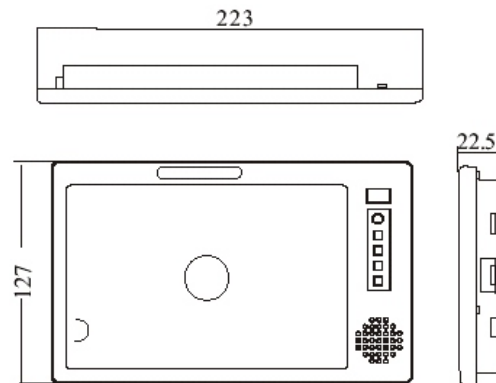

MONITOR

1. SPECIFICATION

* VIDEO

- SCREEN SIZE ----- 7" DIAGONAL
- RESOLUTION ----- 1440(H) x 234(V)
- COLOR CONFIGURATION ----- RGB Stripe
- DOT PITCH ----- 0.107(H) x 0.372(V)
- VIEWING ANGLE ----- Top: 50 deg. / Bottom: 20 deg.
Left: 45 deg. / Right: 45 deg.

OSD Menu:

Main Menu

Press the "MENU" from the main unit to pop up the functions.

Each mode will process by turns, you may use

UP/DOWN together to increase or decrease parameters as well

4. CONNECTION:

5. REMOTE CONTROL

6. DIMENSION

7. SUN VISOR KIT

Free Manuals Download Website

<http://myh66.com>

<http://usermanuals.us>

<http://www.somanuals.com>

<http://www.4manuals.cc>

<http://www.manual-lib.com>