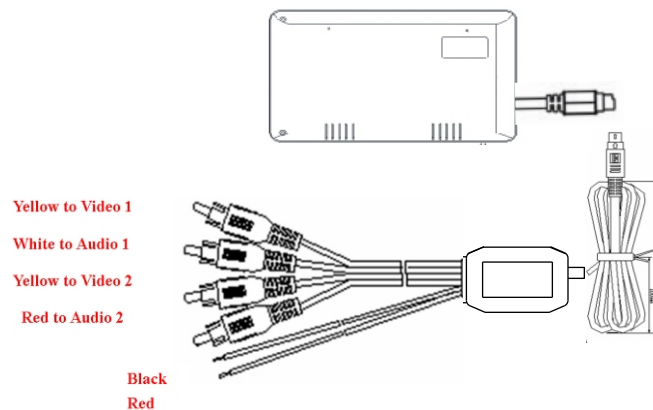

3. FUNCTION DESCRIPTIONS:

- * Power : Press the "POWER" button from the main unit to turn on the monitor.
- * Menu : Press the MENU from the main unit to pop up the OSD functions by turns.
- * Mode : Video source swing
- * UP/DOWN : Using menu button together can adjust the other function

OSD Menu:

Main Menu

Press the "MENU" from the main unit to pop up the functions.

Each mode will process by turns, you may use

UP/DOWN together to increase or decrease parameters as well

4. CONNECTION:

5. REMOTE CONTROL