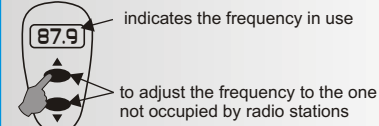

OPERATION

LCD will light when power on