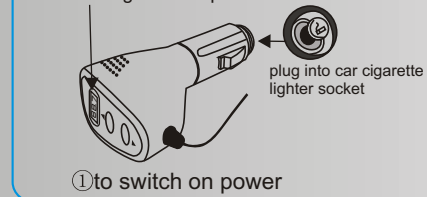

OPERATION

LCD will light when power on