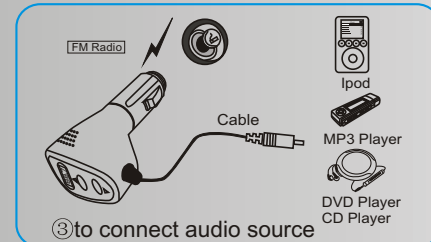

OPERATION

LCD will light when power on