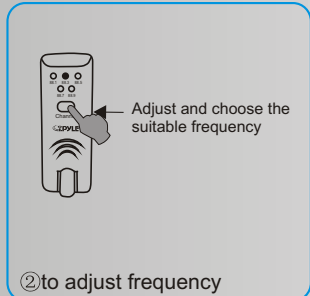

P.PYLE

PiFM2 CAR FM TRANSMITTER

For Ipod,MP3,MD...

SKETCH-MAP

OPERATION

OPERATION

OPERATION

④ Adjust the frequency of car FM radio to the same frequency as transmitter for receiving signals.

Features & Functions

1. With attached audio cable it can be connected with any audio player such as MP3, MP4, MD and Ipod etc.
2. FM stereo transmitter provides real-time transmission of music. High separation and crystal clear sound.
3. Powered by car cigarette lighter socket. Plug and play.
4. The angle between plug and main unit can be adjusted at will.
5. 5 selectable frequencies with LED indicator.
6. PLL circuit ensures steady frequency.

P.PYLE

PiFM2 CAR FM TRANSMITTER

For Ipod,MP3,MD...

FM Radio

www.pyleaudio.com

P.PYLE
PiFM2

Specifications:
Power Supply: DC 12V
Input Current: 100mA
Transmission Distance: > 9m
Frequency: 88.1MHz, 88.3MHz, 88.5MHz,
88.7MHz, 88.9MHz
Frequency Response: 20Hz-15000Hz