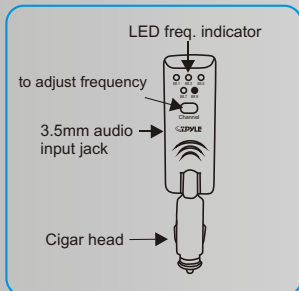

P.PYLE

PiFM2 CAR FM TRANSMITTER

For Ipod,MP3,MD...

SKETCH-MAP