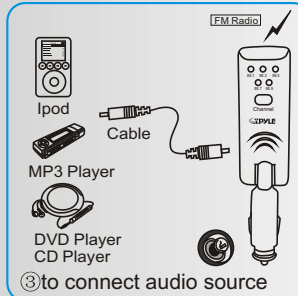

OPERATION

④ Adjust the frequency of car FM radio to the same frequency as transmitter for receiving signals.

Features & Functions

1. With attached audio cable it can be connected with any audio player such as MP3, MP4, MD and Ipod etc.
2. FM stereo transmitter provides real-time transmission of music. High separation and crystal clear sound.
3. Powered by car cigarette lighter socket. Plug and play.
4. The angle between plug and main unit can be adjusted at will.
5. 5 selectable frequencies with LED indicator.
6. PLL circuit ensures steady frequency.

P.PYLE