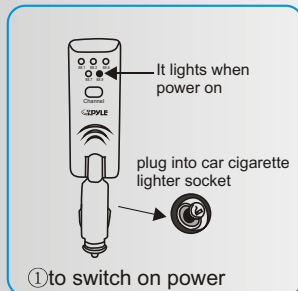

P.PYLE

PiFM2 CAR FM TRANSMITTER

For Ipod,MP3,MD...

SKETCH-MAP

OPERATION

OPERATION

OPERATION

④ Adjust the frequency of car FM radio to the same frequency as transmitter for receiving signals.

Features & Functions

1. With attached audio cable it can be connected with any audio player such as MP3, MP4, MD and Ipod etc.
2. FM stereo transmitter provides real-time transmission of music. High separation and crystal clear sound.
3. Powered by car cigarette lighter socket. Plug and play.
4. The angle between plug and main unit can be adjusted at will.
5. 5 selectable frequencies with LED indicator.
6. PLL circuit ensures steady frequency.