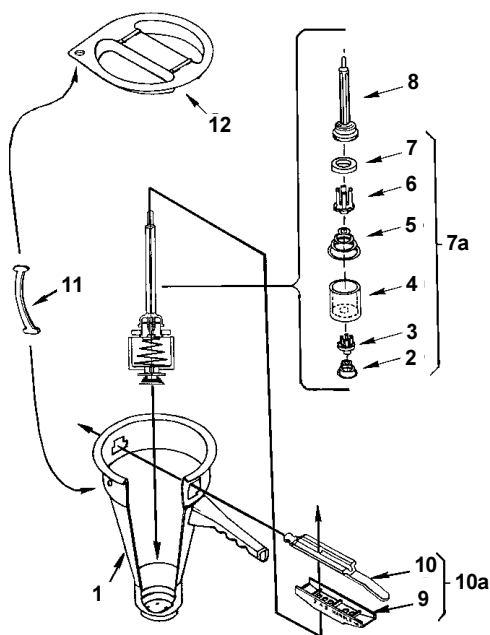

# 404-SL KETCHUP DISPENSER

Model 404-SL

## STANDARD FEATURES

- Dispenses ketchup and other condiments easily.
- Positive pump action provides accurate portion every time.
- Lightweight plastic shell.
- Includes cover with tether attachment to reduce loss.
- Easy calibration—no tools required.
- All internal parts are colored red, providing easy identification when mixed with mustard dispenser parts.
- Capacity 27 oz. (.8 liters)

## SPECIFICATIONS DIMENSIONS

MODEL NUMBER	HEIGHT IN. (CM)	DIAMETER IN. (CM)	SHIPPING WT. LB. (KG.)	SHIPPING CUBE CU. FT. (CU. M.)
404-SL	9 <sup>1</sup> / <sub>2</sub> (24.13)	6 <sup>1</sup> / <sub>2</sub> (16.51)	3 (1.4)	.82 (.023)

ITEM	PART NO.	DESCRIPTION
1	404-23R	Container w/Handle
2	404-7	Check Valve Spring
3	404-8	Check Valve
4	404-9	Cylinder
5	404-10	Piston Spring
6	404-11	Piston Slide
7	404-12	Piston
7a	404-15	Piston Valve & Spring Assy. (Items 2,3,4,5,6,7)
8	404-6	Push Rod
9	404-4	Adjusting Cam
10	404-3	Lever
10a	404-16	Lever & Cam Assy. (Items 9 & 10)
11	404-13S	Tether (Pkg. of 6)
12	404-2S	Lid w/Tether (Pkg. of 3)