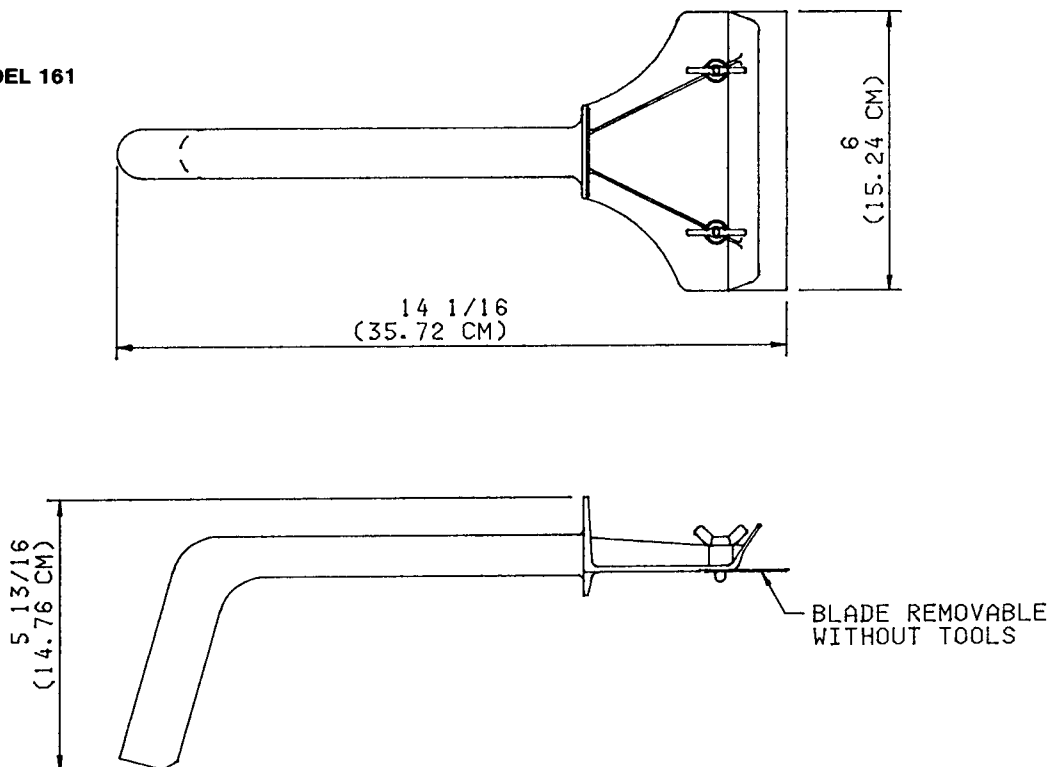

161 & 173 REDI-GRIL® SCRAPERS

PRINCE CASTLE INC.
WORLDWIDE

SPECIFICATIONS

DIMENSIONS

MODEL NUMBER	LENGTH IN. (CM)	HEIGHT IN. (CM)	WIDTH IN. (CM)	SHIPPING WT. LB. (KG.)
161	14¹/₆ (35.72)	5¹³/₁₆ (14.76)	6 (15.24)	2 (.9)
173	9¹/₂ (24.13)	4 (10.03)	4¹/₂ (11.73)	1 (.45)

ORDERING INFORMATION

MODEL	DESCRIPTION
161	Redi-Gril® Scraper
173	Mini-Gril Scraper (ship. wt. 1 lb.) (.45 kg)
161-1HD	Heavy Duty Replacement Blade for 161
161-6EHD	Extra Heavy Duty (pkg. of 6)
161-6HD	Replacement Blades (pkg. of 6) for 161
173-1	Replacement Blades (pkg. of 6) for 173

ACCESSORIES

MODEL	DeSCRIPTION
164-A	Manual Grill Tool Sharpener
165	Grill Scraper Blade Sharpener

MODEL 161

*Designs and specifications are subject to change without notice.