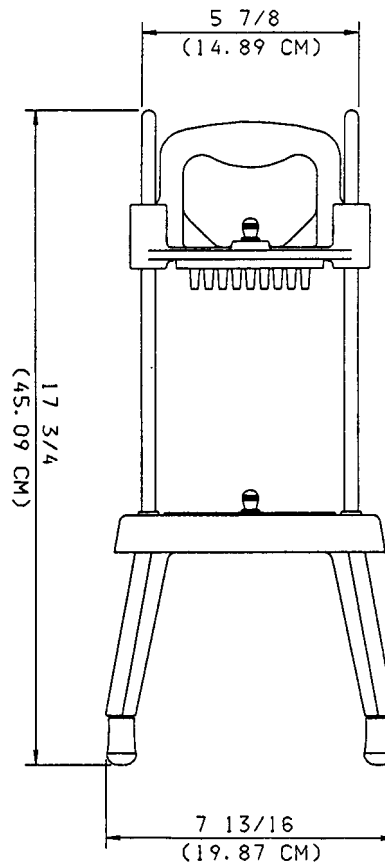

## SPECIFICATIONS

| MODEL NUMBER | WIDTH IN. (CM) | HEIGHT IN. (CM)                        | DEPTH IN. (CM)                          | SHIPPING WT LB. (KG.) |
|--------------|----------------|--|---|-----------------------|
| 910-A        | 10 (25.4)      | 17 <sup>3</sup> / <sub>4</sub> (45.09) | 7 <sup>13</sup> / <sub>16</sub> (19.87) | 8 (3.6)               |

## ORDERING INFORMATION

| MODEL  | DESCRIPTION           |
|--------|-----------------------|
| 910-A  | Dice Witch®           |
| 910-50 | Replacement Blade Set |

DICE WITCH®

910-A

\*Designs and specifications are subject to change without notice.