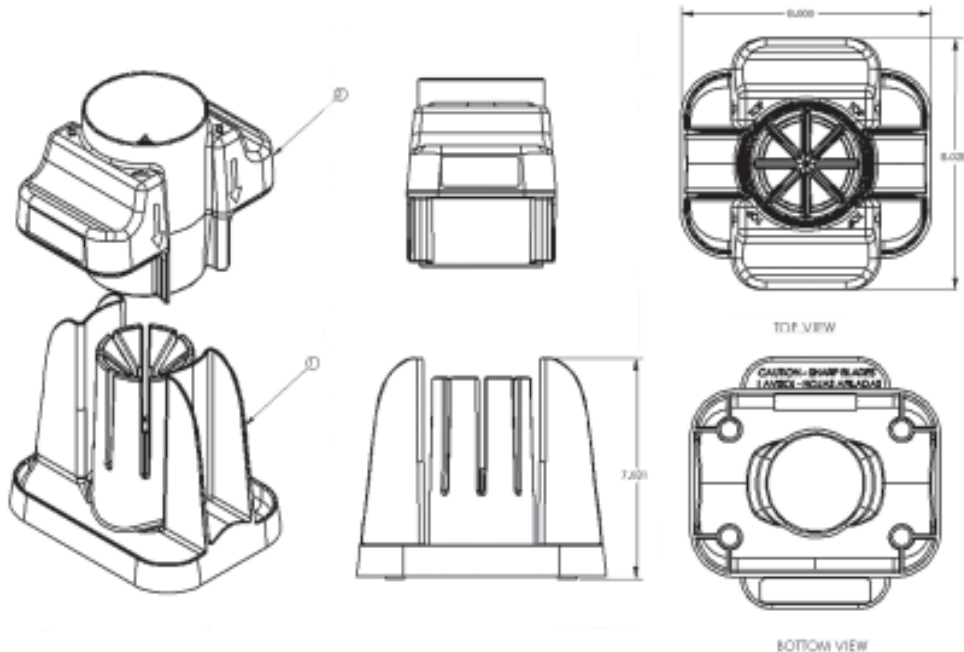

## SPECIFICATIONS

MODEL NUMBER	HEIGHT IN. (CM)	DEPTH IN. (CM)	WIDTH IN. (CM)	SHIPPING WT. LB. (KG.)	SHIPPING CUBE CU. FT. (CU. M.)
CW-Series	7.03 (17.8)	8.03 (20.4)	8.0 (20.3)	2.0 (1 kg.)	.9 (.03)

CW- 0105