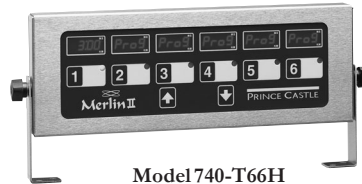

740 SERIES MULTI-DISPLAY TIMERS

Model 740-T44

Model 740-T66

Model 740-T88

Model 740-T44H

Model 740-T66H

Model 740-T88H

The 740 Series Multi-Display Timers include three economical, single-function timers in four, six, and eight channel horizontal or vertical configurations.

Prince Castle timers are easy to program and simple to use. The push of a button activates each channel; an audible alarm and flashing channel button alert the operator when timing is complete.

Prince Castle timers are standard 120V and are backed by a one-year parts and labor warranty. International voltages are available.

STANDARD FEATURES

- New slim design - only 1.09 in. (2.77cm) thick.
- Timers count down in minutes and seconds, or hours and minutes (maximum 59 minutes, 59 seconds or 59 hours, 59 minutes).
- Four, six and eight channel units are available.
- Each channel is single function and has its own display showing the amount of time remaining.
- Each channel is programmed independently, and all channels can be used simultaneously.
- Easy to program using up and down adjustment buttons.
- "Traffic signal" indicator lights change as count-down elapses
- Includes menu stickers to identify channels.
- Includes wall-mounted transformer with 10-ft. (3 m) cord.
- Manual alarm shut-off
- One-year parts and labor warranty.