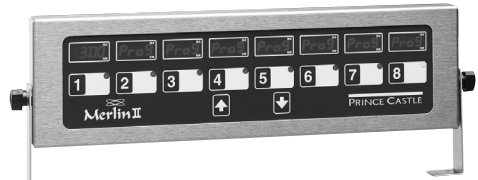

740 SERIES MULTI-DISPLAY TIMERS

Model 740-T44

Model 740-T66

Model 740-T88

Model 740-T44H

Model 740-T66H

Model 740-T88H

The 740 Series Multi-Display Timers include three economical, single-function timers in four, six, and eight channel horizontal or vertical configurations.

These easy-to-use timers count down in minutes and seconds, or hours and minutes. Each channel has its own display, and can be programmed independently. Individual menu stickers identify the product being timed on each channel, and are replaceable as restaurant menus change. The sleek vertical design allows the 740 Series Multi-Display timers to be mounted anywhere in the kitchen, buffet or dining area.

Prince Castle timers are easy to program and simple to use. The push of a button activates each channel; an audible alarm and flashing channel button alert the operator when timing is complete.

Prince Castle timers are standard 120V and are backed by a one-year parts and labor warranty. International voltages are available.

STANDARD FEATURES

- New slim design - only 1.09 in. (2.77cm) thick.
- Timers count down in minutes and seconds, or hours and minutes (maximum 59 minutes, 59 seconds or 59 hours, 59 minutes).
- Four, six and eight channel units are available.
- Each channel is single function and has its own display showing the amount of time remaining.
- Each channel is programmed independently, and all channels can be used simultaneously.
- Easy to program using up and down adjustment buttons.
- "Traffic signal" indicator lights change as count-down elapses
- Includes menu stickers to identify channels.
- Includes wall-mounted transformer with 10-ft. (3 m) cord.
- Manual alarm shut-off
- One-year parts and labor warranty.