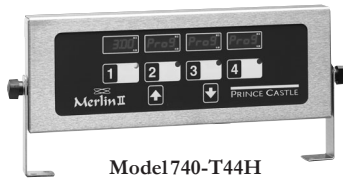

740 SERIES MULTI-DISPLAY TIMERS

Model 740-T44

Model 740-T66

Model 740-T88

Model 740-T44H

Model 740-T66H

Model 740-T88H

The 740 Series Multi-Display Timers include three economical, single-function timers in four, six, and eight channel horizontal or vertical configurations.

STANDARD FEATURES

- New slim design - only 1.09 in. (2.77cm) thick.
- Timers count down in minutes and seconds, or hours and minutes (maximum 59 minutes, 59 seconds or 59 hours, 59 minutes).
- Four, six and eight channel units are available.
- Each channel is single function and has its own display showing the amount of time remaining.
- Each channel is programmed independently, and all channels can be used simultaneously.
- Easy to program using up and down adjustment buttons.
- "Traffic signal" indicator lights change as count-down elapses
- Includes menu stickers to identify channels.
- Includes wall-mounted transformer with 10-ft. (3 m) cord.
- Manual alarm shut-off
- One-year parts and labor warranty.

740 SERIES MULTI-DISPLAY TIMERS

PRINCE CASTLE INC. 
WORLDWIDE

SPECIFICATIONS

DIMENSIONS

MODEL NUMBER	WIDTH IN. (CM)	HEIGHT IN. (CM)	DEPTH IN. (CM)	NET WT. LB. (KG.)	SHIPPING WT. LB. (KG.)
740-T44	4.19 (10.65)	10.37 (23.34)	1.09 (2.77)	4.5 (2.0)	6 (2.7)
740-T44H	11.07 (28.12)	4.0 (10.16)	1.09 (2.77)	4.5 (2.0)	6 (2.7)
740-T66	4.19 (10.65)	10.37 (23.34)	1.09 (2.77)	4.5 (2.0)	6 (2.7)
740-T66H	11.07 (28.12)	4.0 (10.16)	1.09 (2.77)	4.5 (2.0)	6 (2.7)
740-T88	4.19 (10.65)	11.87 (30.15)	1.09 (2.77)	5.3 (2.4)	7 (3.2)
740-T88H	14.07 (35.74)	4.0 (10.16)	1.09 (2.77)	5.3 (2.4)	7 (3.2)