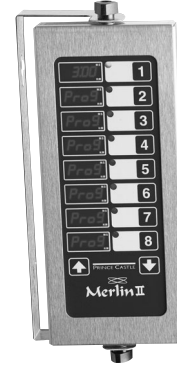

740 SERIES MULTI-DISPLAY TIMERS

Model 740-T44

Model 740-T66

Model 740-T88

Model 740-T44H

Model 740-T66H

Model 740-T88H

The 740 Series Multi-Display Timers include three economical, single-function timers in four, six, and eight channel horizontal or vertical configurations.

These easy-to-use timers count down in minutes and seconds, or hours and minutes. Each channel has its own display, and can be programmed independently. Individual menu stickers identify the product being timed on each channel, and are replaceable as restaurant menus change. The sleek vertical design allows the 740 Series Multi-Display timers to be mounted anywhere in the kitchen, buffet or dining area.

Prince Castle timers are easy to program and simple to use. The push of a button activates each channel; an audible alarm and flashing channel button alert the operator when timing is complete.

Prince Castle timers are standard 120V and are backed by a one-year parts and labor warranty. International voltages are available.

STANDARD FEATURES

- New slim design - only 1.09 in. (2.77cm) thick.
- Timers count down in minutes and seconds, or hours and minutes (maximum 59 minutes, 59 seconds or 59 hours, 59 minutes).
- Four, six and eight channel units are available.
- Each channel is single function and has its own display showing the amount of time remaining.
- Each channel is programmed independently, and all channels can be used simultaneously.
- Easy to program using up and down adjustment buttons.
- "Traffic signal" indicator lights change as count-down elapses
- Includes menu stickers to identify channels.
- Includes wall-mounted transformer with 10-ft. (3 m) cord.
- Manual alarm shut-off
- One-year parts and labor warranty.