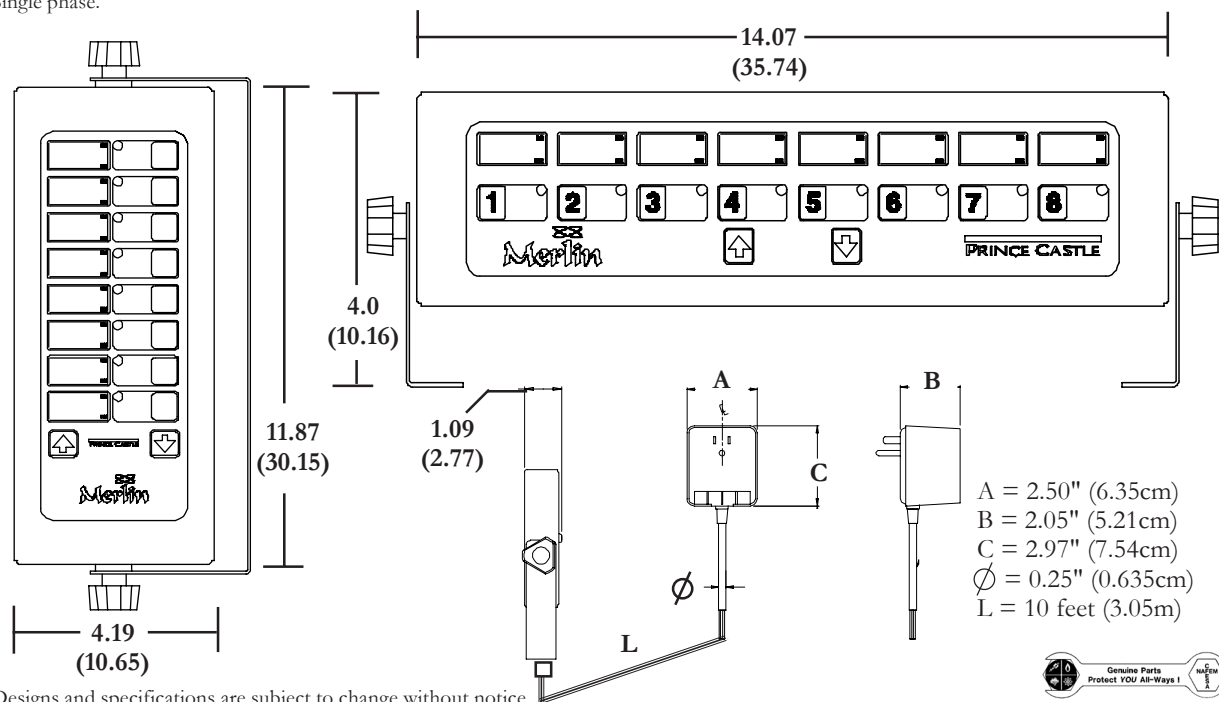

740 SERIES MULTI-DISPLAY TIMERS

PRINCE CASTLE INC.
WORLDWIDE

SPECIFICATIONS

DIMENSIONS

MODEL NUMBER	WIDTH IN. (CM)	HEIGHT IN. (CM)	DEPTH IN. (CM)	NET WT. LB. (KG.)	SHIPPING WT. LB. (KG.)
740-T44	4.19 (10.65)	10.37 (23.34)	1.09 (2.77)	4.5 (2.0)	6 (2.7)
740-T44H	11.07 (28.12)	4.0 (10.16)	1.09 (2.77)	4.5 (2.0)	6 (2.7)
740-T66	4.19 (10.65)	10.37 (23.34)	1.09 (2.77)	4.5 (2.0)	6 (2.7)
740-T66H	11.07 (28.12)	4.0 (10.16)	1.09 (2.77)	4.5 (2.0)	6 (2.7)
740-T88	4.19 (10.65)	11.87 (30.15)	1.09 (2.77)	5.3 (2.4)	7 (3.2)
740-T88H	14.07 (35.74)	4.0 (10.16)	1.09 (2.77)	5.3 (2.4)	7 (3.2)

ELECTRICAL

MODEL NUMBER	DESCRIPTION	VOLTS*	HZ.	WATTS	AMPS	PLUG NUMBER	PLUG CONFIG.
740-T44	4-Channel Timer	120	60	11.5 max	.096 max	NEMA 5-15P	
740-T44H	4-Channel horizontal	120	60	11.5 max	.096 max	NEMA 5-15P	
740-T66	6-Channel Timer	120	60	11.5 max	.096 max	NEMA 5-15P	
740-T66H	6-Channel horizontal	120	60	11.5 max	.096 max	NEMA 5-15P	
740-T88	8-Channel Timer	120	60	11.5 max	.096 max	NEMA 5-15P	
740-T88H	8-Channel horizontal	120	60	11.5 max	.096 max	NEMA 5-15P	

*Single phase.

*Designs and specifications are subject to change without notice.