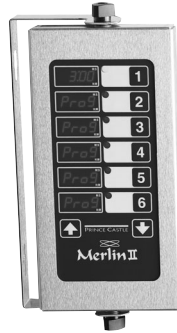

740 SERIES MULTI-DISPLAY TIMERS

Model 740-T44

Model 740-T66

Model 740-T88

Model 740-T44H

Model 740-T66H

Model 740-T88H

The 740 Series Multi-Display Timers include three economical, single-function timers in four, six, and eight channel horizontal or vertical configurations.

These easy-to-use timers count down in minutes and seconds, or hours and minutes. Each channel has its own display, and can be programmed independently. Individual menu stickers identify the product being timed on each channel, and are replaceable as restaurant menus change. The sleek vertical design allows the 740 Series Multi-Display timers to be mounted anywhere in the kitchen, buffet or dining area.

Prince Castle timers are easy to program and simple to use. The push of a button activates each channel; an audible alarm and flashing channel button alert the operator when timing is complete.

Prince Castle timers are standard 120V and are backed by a one-year parts and labor warranty. International voltages are available.

STANDARD FEATURES

- New slim design - only 1.09 in. (2.77cm) thick.
- Timers count down in minutes and seconds, or hours and minutes (maximum 59 minutes, 59 seconds or 59 hours, 59 minutes).
- Four, six and eight channel units are available.
- Each channel is single function and has its own display showing the amount of time remaining.
- Each channel is programmed independently, and all channels can be used simultaneously.
- Easy to program using up and down adjustment buttons.
- "Traffic signal" indicator lights change as count-down elapses
- Includes menu stickers to identify channels.
- Includes wall-mounted transformer with 10-ft. (3 m) cord.
- Manual alarm shut-off
- One-year parts and labor warranty.