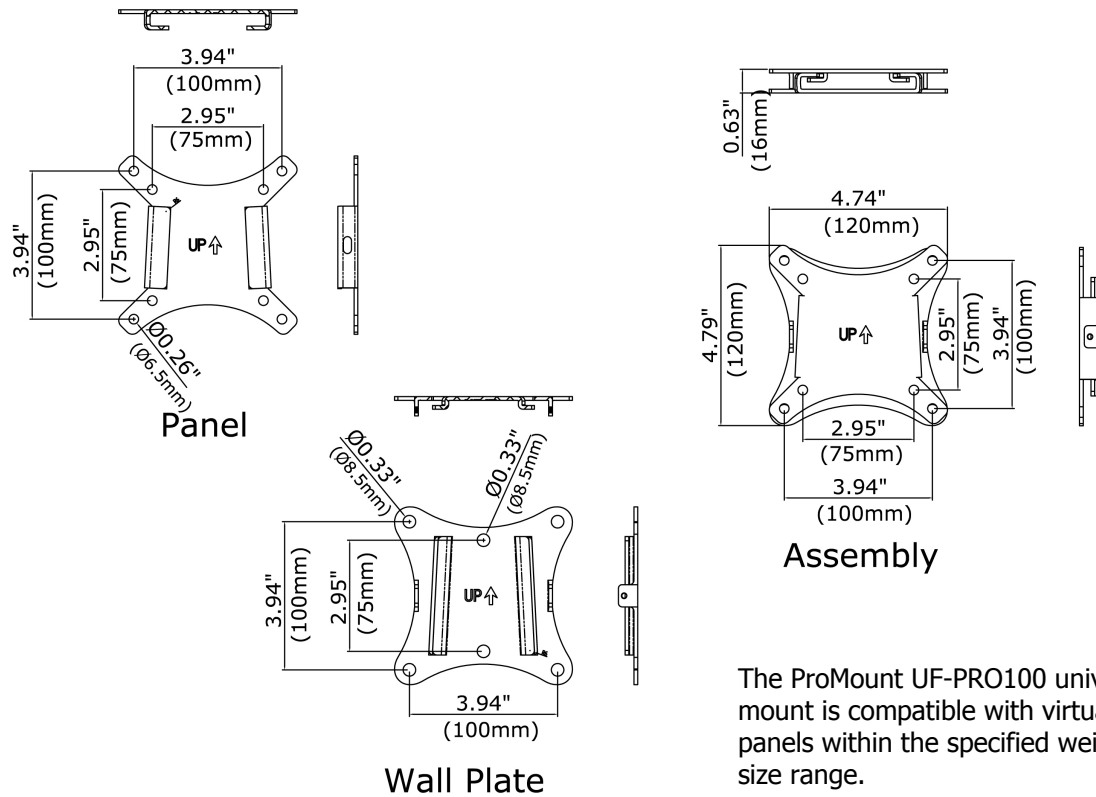

SILVER

MAXIMUM LOAD 40LBS (18.2KG)

www.promounts.com

Universal Flat Mount for 10" to 24" flat panels

With its small footprint and slim design, the UF-PRO100 EZ Slide universal mount is designed for flat panel displays up to **40lbs (18.2kg)**. EZ slide allows for fast removal and maintenance in high use environments. Wall attachment is to a single wood stud or concrete.

- Horizontal or vertical mounting
- VESA compliant 75, 100
- All panel and wall mounting hardware included
- Includes security hardware
- Manufacturer's limited lifetime warranty

The ProMount UF-PRO100 universal mount is compatible with virtually all flat panels within the specified weight and size range.

MAXIMUM LOAD 40LBS (18.2KG)

Specifications

Fits most flat panels between 10" and 24"
Horizontal and vertical hole spacing:
2.95" (75mm) and 3.94" (100mm)
VESA compliant: 75, 100

Weight

1.5lbs (0.7kg)

Dimensions

5"w x 5.25"d x 1.1"h
(127mm x 133mm x 27mm)

Wall Mounting

Single wood stud or concrete

Architects and Consultants: please contact ProMounts customer service for necessary drawings and files. For complete high resolution images, technical specifications and drawings please visit www.promounts.com and click on Download Center.