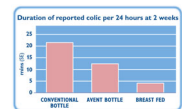

Reduces colic

Healthy, active feeding

Built-in Airflex valve proven to reduce colic

With the AVENT Airflex Teat your baby controls milk flow more like breastfeeding, which can help reduce overeating and spit-up. A unique skirt system flexes to allow air into the bottle and promotes healthy, active feeding and reduces colic

Benefits and features:

- Built-in Airflex Valve
- Extra soft
- Silicone
- Reduces colic

PHILIPS
AVENT

PHILIPS
sense and simplicity