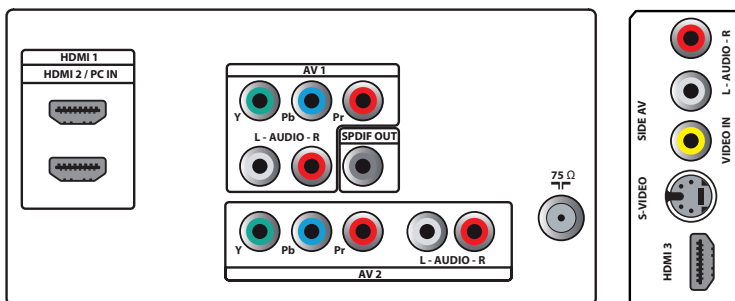

3 HDMI inputs

HDMI makes an uncompressed digital RGB connection from the source to the screen for the ultimate picture quality. HDMI intelligently communicates the highest output resolution with the source device. The HDMI input is fully backward compatible with DVI sources and includes digital audio. HDMI uses HDCP copy protection. With 2 HDMI inputs on the back and 1 HDMI on the side of the TV you can connect multiple HD sources, for instance an HD settop box, a Blu-ray player, and game console or digital Camcorder. Your TV is fully prepared for the HD future.

EasyLink

EasyLink uses the HDMI CEC industry standard protocol to share functionality between connected devices and the TV. With EasyLink only one remote control is needed to operate main functionalities on your TV and connected devices. EasyLink uses the standard HDMI cable to transfer system commands. It works between all electronic devices equipped with HDMI CEC.

PC input (HDMI)

With PC input you can use your TV as a PC monitor via a HDMI-DVI cable/converter.

Issue date 2009-02-06

Version: 4.0.7

12 NC: 8670 000 37746
UPC: 6 09585 15079 9

© 2009 Koninklijke Philips Electronics N.V.
All Rights reserved.

Specifications are subject to change without notice.
Trademarks are the property of Koninklijke Philips
Electronics N.V. or their respective owners.

www.philips.com

* Viewable diagonal screen size: 31.5"/800.1mm