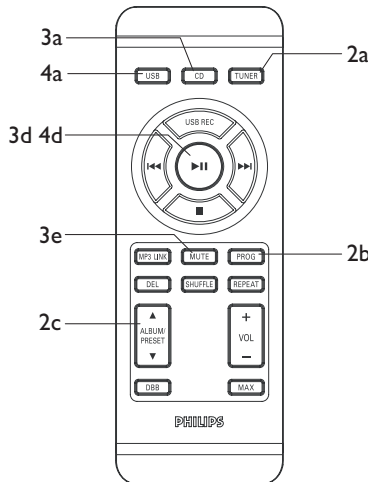

1 Choosing Power Supply

- a Connect the AC power cord to the **AC~ MAINS** inlet and the wall socket.
- OR-
- b Open the **battery door** and insert 6 x D batteries (not included).

R-20, UM-1 or D-cells (not included)

3 Playing a disc

This player plays Audio Discs including CD-R/CD-RW, MP3-CD and WMA.

- a Press **SOURCE** on the system repeatedly (or **CD** on the remote control) to select CD.
- b Open the disc door.
- c Insert a disc with the printed side facing up and close the door.
- d Press **▶||** to start playback.
- e To stop disc playback, press **■**.