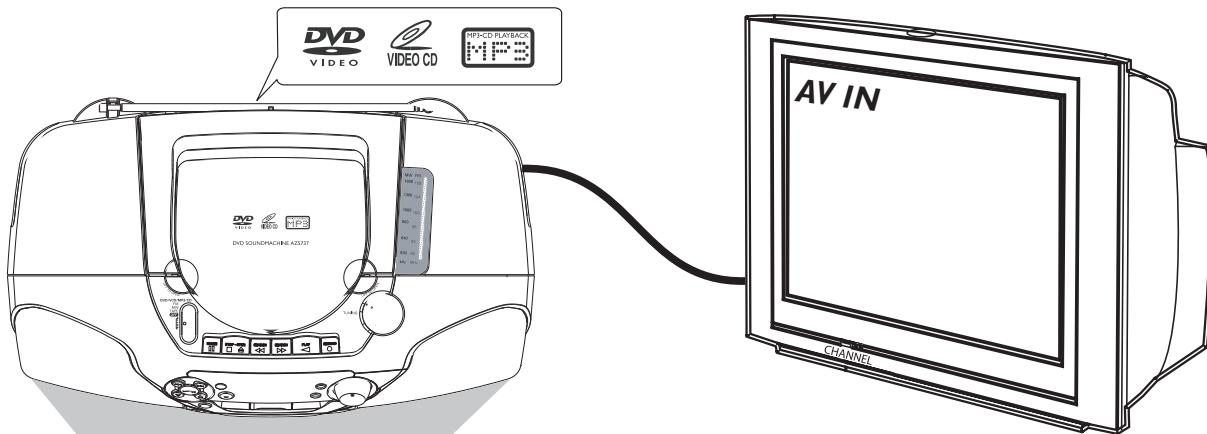

Quick Start Guide

PHILIPS

AZ5737

Use this simple and quick way to watch your favourite DVD movie and enjoy your Home Cinema experience!

Make sure your DVD system and TV are connected and turned on!

Playing a disc

- 1 Adjust the source switch on the top of the system to select DVD/VCD/MP3/CD.**
- 2 Turn on the TV and select the correct Video In mode.**
You should see the blue Philips DVD background screen on the TV (If no disc in the DVD system).
- 3 Lift the DVD cover on the top of the DVD system and load a disc, then close the DVD cover to playback the disc.**
Make sure the disc label is facing up. For double-sided discs, load the side (marked "side A" or "side B") you want to play facing up.
- 4 Playback will start automatically.**
If a disc menu appears, use ▲ / ▼ / ◀ / ▶ buttons on the remote to make the necessary selection, then press OK to confirm. Or, use the numeric keypad on the remote to select features. Follow the instructions given in the disc menu.
- 5 To stop playback, press STOP ■.**