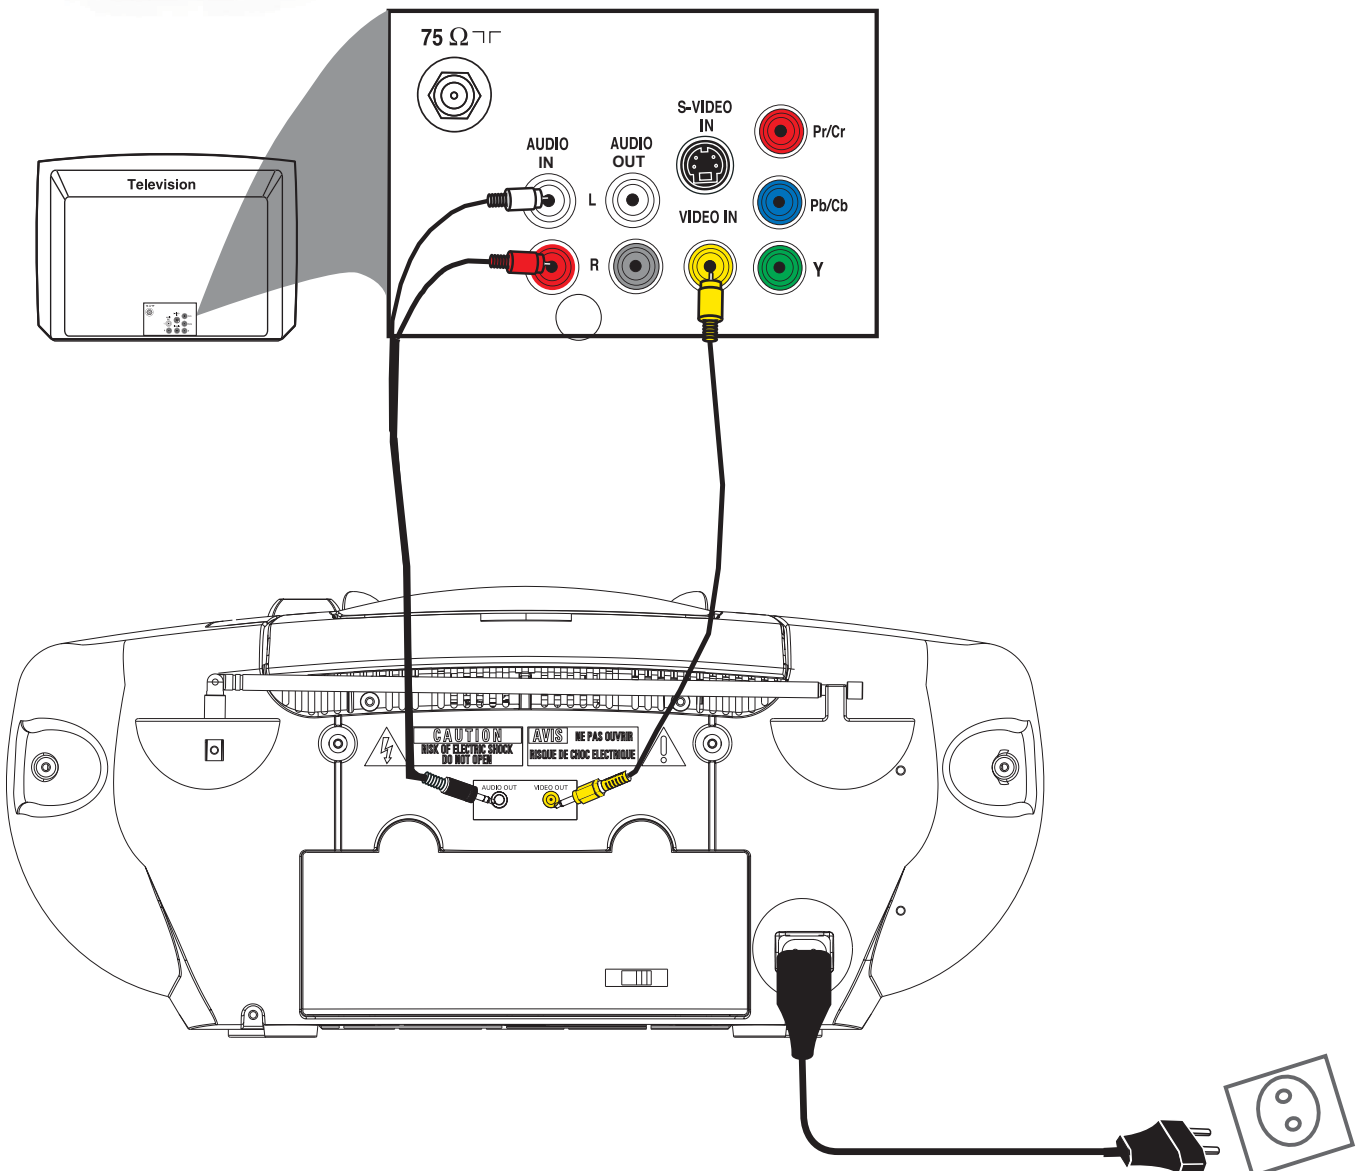

Quick Start Guide

PHILIPS

AZ5737

Use this simple and quick way to watch your favourite DVD movie and enjoy your Home Cinema experience!

Make sure your DVD system and TV are connected and turned on!

Playing a disc

- 1 Adjust the source switch on the top of the system to select DVD/VCD/MP3/CD.**
- 2 Turn on the TV and select the correct Video In mode.**
You should see the blue Philips DVD background screen on the TV (If no disc in the DVD system).
- 3 Lift the DVD cover on the top of the DVD system and load a disc, then close the DVD cover to playback the disc.**
Make sure the disc label is facing up. For double-sided discs, load the side (marked "side A" or "side B") you want to play facing up.
- 4 Playback will start automatically.**
If a disc menu appears, use ▲ / ▼ / ◀ / ▶ buttons on the remote to make the necessary selection, then press OK to confirm. Or, use the numeric keypad on the remote to select features. Follow the instructions given in the disc menu.
- 5 To stop playback, press STOP ■.**