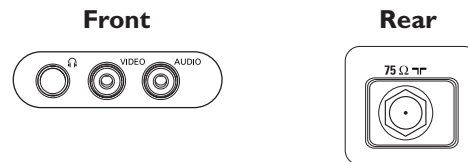

Audio/Video Jack Panel JP1203

Mono A/V input

Additional features include:

- 181-channel capability
- Cable/normal select
- Channel edit
- 3" round, full-range speaker

UPC: 0 37849 90773 3

Product Dimension: 14.8" W x 14.6" H x 13.7" D

Product weight: 19.8 lbs

Carton dimensions: 18.1" W x 18.1" H x 18.9" D

Carton weight: 24.2 lbs

Master pack: 1

Carton contains: 13" Remote Color Monitor/Receiver, QuadraSurf Remote Control w/Batteries, Operating Instructions, Warranty Information.

INTERNET ADDRESS: <http://www.philipsusa.com>

CC Icon
This television receiver provides display of television closed captioning in accordance with §15.119 of the FCC rules

1 Lines per picture width, 600 based on EIA measurement procedures.
Specifications subject to change without notice.

Let's make things better.

PHILIPS