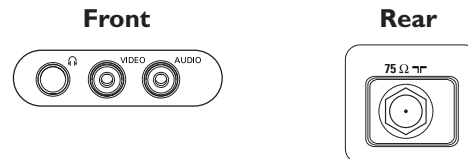

Audio/Video Jack Panel JP1203

Mono A/V input

Additional features include:

- 181-channel capability
- Cable/normal select
- Channel edit
- 3" round, full-range speaker

UPC: 0 37849 90783 2

Product Dimension: 14.8" W x 14.6" H x 13.7" D

Product weight: 19.8 lbs

Carton dimensions: 18.1" W x 18.1" H x 18.9" D

Carton weight: 24.2 lbs

Master pack: 1

Carton contains: 13" Remote Color Monitor/Receiver, QuadraSurf Remote Control w/Batteries, Operating Instructions, Warranty Information.

Printed in the U.S.A.

©2001 Philips Consumer Electronics Co.

INTERNET ADDRESS: <http://www.philipsusa.com>

CC Icon

This television receiver provides display of television closed captioning in accordance with §15.119 of the FCC rules

1 Lines per picture width, 600 based on EIA measurement procedures.
Specifications subject to change without notice.

Let's make things better.

PHILIPS