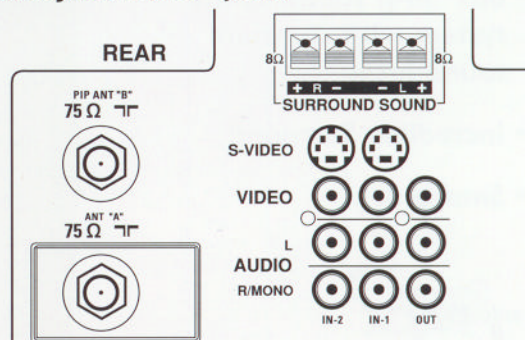

SmartLock™

Protect young children from harmful programming with V-chip technology based on the Motion Picture Association of America (MPAA) and the network television rating systems.

SmartSurf™

Simplify channel surfing by storing up to ten favorite stations in the Surf™ memory and then surfing only those channels at the touch of a button. Add or delete channels from the list through the onscreen display.

Smart Window, IID, Incredible Picture, Remote Locator, MagnaGlo, Magnavue Plus, Incredible Surround, SmartSound Plus, SmartPicture, Surf, SmartLock, and SmartMute are trademarks of Philips Consumer Electronics Company. dbx is a registered trademark of dbx, Inc., Sunnyvale, CA.

SmartClock™

SmartMute™

Alternate Channel

Onscreen Clock with Sleep Timer and Alarm Timer

Trilingual Onscreen Display

Auto Programming

Closed Caption

Onscreen Volume Bar

Sound

Incredible Surround™

An exciting psycho-acoustic method of widening the stereo spatial image for full-impact home entertainment.

SmartSound Plus™

Instantly optimize sound to satisfy any program situation. Select from one of four factory preset positions including movies, music, voice, or personal with a variety of combinations of bass, treble, and automatic volume leveling to suit any taste.

Surround Sound

dbx® Hi-Fi Stereo Sound System with Surround Sound Jacks Tone Controls

Audio/Video Jack Panel JP9115

Additional Features Include:

- Channel edit
- Total remote menu format tuning with multicolor onscreen graphics
- 181-channel capability
- 4-way cursor control
- Direct channel access
- Programmable scan tuning
- Status recall
- Mono/stereo/SAP select
- Cable/normal select
- Two 2" x 5" oval, full-range speakers with menu-selectable speaker switch

UPC: 0 37849 87742 5

Product dimensions: 30"W x 22.8"H x 19.9"D

Product weight: 78 lbs.

Carton dimensions: 34"W x 26.6"H x 23.1"D

Carton weight: 82 lbs.

Master pack: 1

Carton Contains: 27" Stereo Remote Color Monitor/Receiver, MagnaGlo Universal TV/VCR/CBL Locator Remote Control w/Batteries, Operating Instructions, Warranty Info

Printed in U.S.A.

INTERNET ADDRESS: <http://www.philipsusa.com>

¹ Lines per picture width. 600 based on EIA measurement procedures.
Specifications subject to change without notice.

Let's make things better.

PHILIPS MAGNAVOX