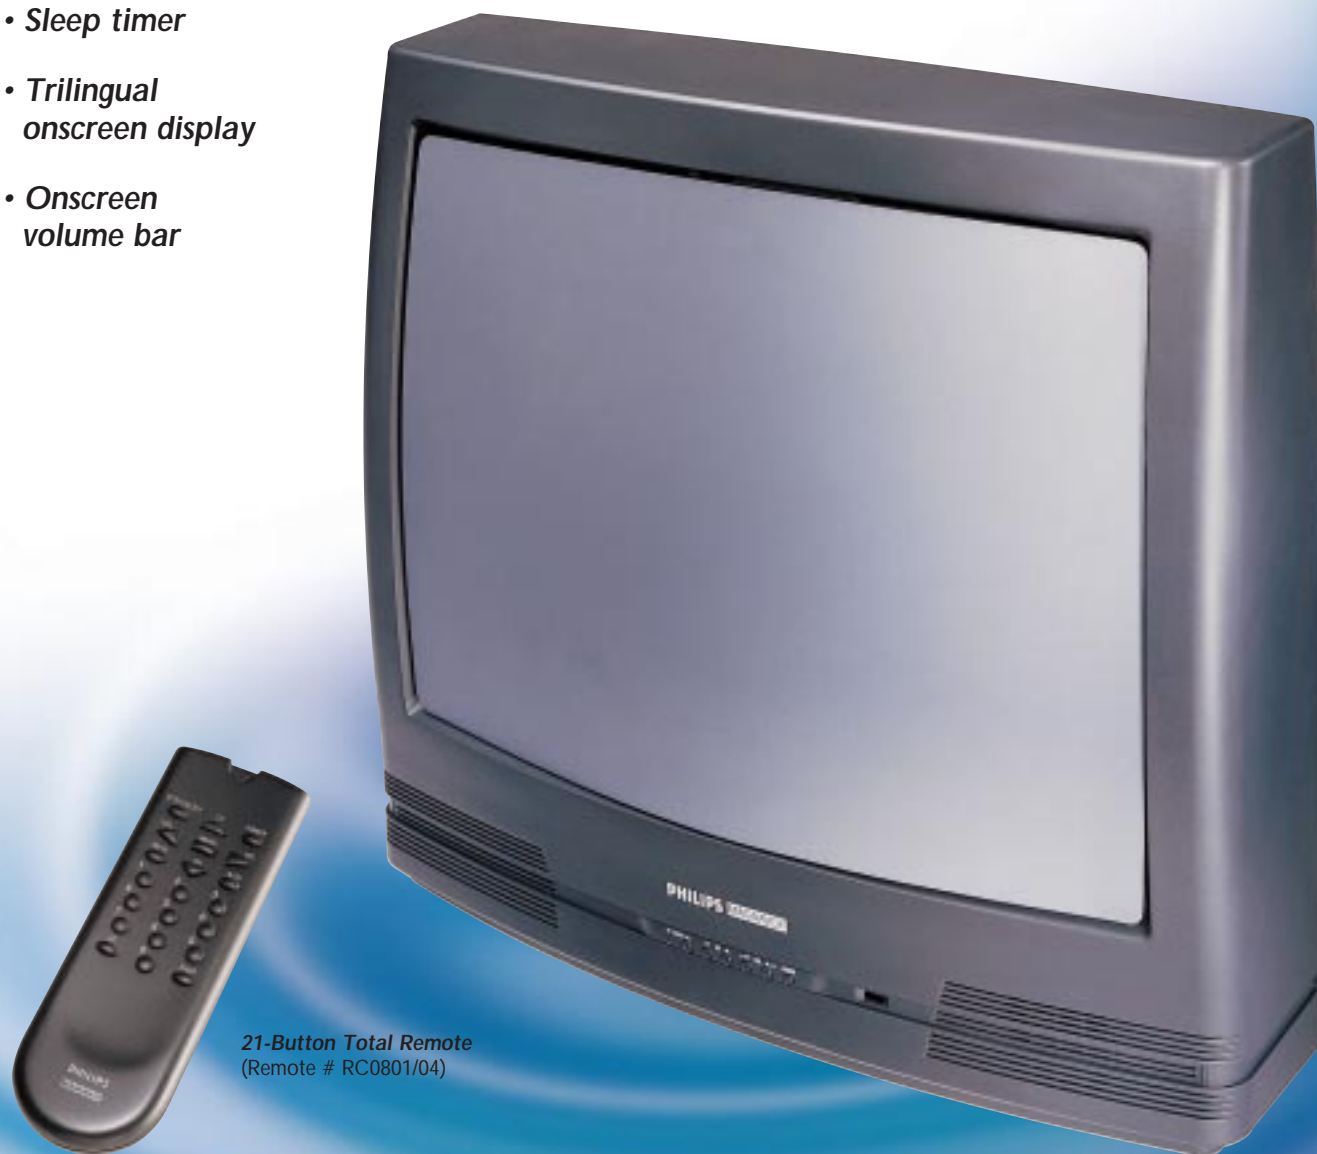

Color Television

TR2502C

25" Remote Color Table Model

(screen size measured diagonally)

- *21-button total remote*
- *Auto programming*
- *Alternate channel*
- *Closed Caption*
- *Sleep timer*
- *Trilingual onscreen display*
- *Onscreen volume bar*

21-Button Total Remote
(Remote # RC0801/04)

Let's make things better.

PHILIPS **MAGNAVOX**

Picture

25" Dark Glass Picture Tube

Our standard dark glass picture tube combines an advanced electron gun design, 36% transmission dark glass faceplate, black matrix, specially tinted phosphors, and a 100° deflection angle to provide greater contrast ratio than ever before in a standard tube—as well as offering a higher degree of picture sharpness, fine focus, bright detail, and color picture clarity.

Remote Control

21-Button Total Remote controls:

- Alternate channel
 - Menu display
 - 4-way cursor control
 - Random channel access
 - Programmable scan tuning
 - Closed Caption
 - Volume control
 - Volume mute
 - 120-minute sleep timer
 - Status/exit
 - Power on/off
- (Remote # RC0801/04)

Sleep Timer

The Sleep Timer automatically turns the TV off at a preset time of up to 120 minutes from the time the feature is activated. Sleep timer settings are programmed in 15-minute increments.

Trilingual Onscreen Display