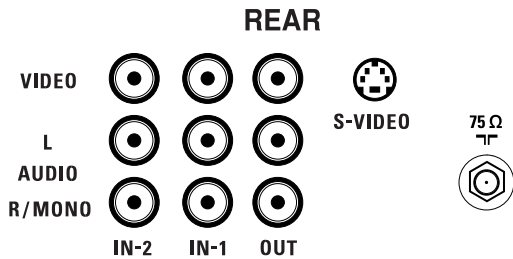

Bass/Treble Boost

Audio/Video Jack Panel JP0110

Additional Features Include:

- Channel edit
- Total remote menu format tuning with multicolor onscreen graphics
- 181-channel capability
- 4-way cursor control
- Direct channel access
- Programmable scan tuning
- Status recall
- Mono/stereo/SAP select
- Cable/normal select
- Two 5" oval, full-range speakers

UPC: 0 3784989023 3

Product Dimensions: 30.3"W x 26.8"H x 22"D

Product Weight: 114 lbs.

Carton Dimensions: 34.7"W x 31.3"H x 25.3"D

Carton Weight: 126 lbs.

Master Pack: 1

Carton Contains: 32" Remote Color Monitor/Receiver, Universal TV/VCR/Cable Remote Control with Batteries, Operating Instructions, Warranty Information

Printed in U.S.A.

©2000 Philips Consumer Electronics Co.

By using environmentally-friendly materials, Philips Consumer Electronics Company continues to demonstrate our commitment to a cleaner environment. This paper is made from at least 10% post-recycled stock, and the ink is vegetable based.

*Two separate comb filters, one for B-Y signal processing and one for R-Y processing are incorporated in one unique LSI designed and engineered by Philips Semiconductors, Inc.

SmartPicture, Surf, SmartLock, SmartMute, Incredible Surround, and SmartSound Plus are trademarks of Philips Consumer Electronics Company.

dbx is a registered trademark of dbx, Inc. Sunnyvale, CA

Specifications subject to change without notice.

Let's make things better.

PHILIPS MAGNAVOX