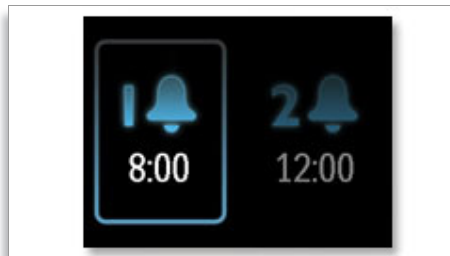

Digital tuning with presets

Wake up to CD, Radio or buzzer

Wake up to CD, Radio tune or a buzzer

Repeat alarm

Repeat alarm

Dual alarm time

The Philips audio system comes with two alarm times. Set one alarm time to wake you up and the other to wake up your partner.

Sleep Timer

Sleep timer lets you decide how long you want to listen to music or a radio station of your choice before falling asleep. Simply set a time limit (up to 1 hour) and choose a CD or radio station to listen to while you drift off to sleep. The set will continue to play for the selected duration and then automatically switch off to a power-efficient, silent stand-by mode. Sleep Timer lets you fall asleep to your favorite CD or radio DJ without counting sheep or worrying about wasting power.

Specifications

Convenience

- Clock/Version: Digital
- Alarms: Wake to favourite track, 24 hour alarm reset, Buzzer Alarm, CD Alarm, Radio Alarm, Repeat alarm (snooze), Sleep timer
- Display Type: LCD
- Display Digits: 4
- Backlight
- Backlight color: White