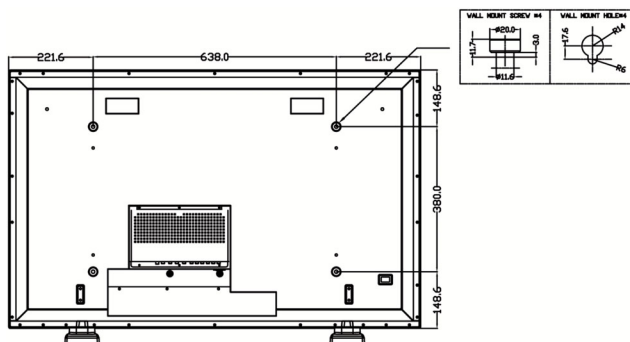

Portrait mounting possible

This display is also able to be safely and reliably mounted in portrait position.

Fanless operation

A system without fans is quiet and doesn't collect dust inside the monitor. No moving parts inside the monitor will thus improve the reliability of the product.

Network controllability: RS232

Network controllability allows user to control and adjust monitors remotely through RS232 protocol.

Motion adaptive de-interlacing

This smart de-interlacing algorithm is able to detect the type of video source (such as Still Picture, Motion Picture or Film) and automatically optimize the de-interlacing process with Spatial, Temporal or Film mode de-interlacing. The result is that it delivers razor sharp and stable images every time.

3D Combfilter

The 3D comb filter separates brightness and color signals better in 3D domain to eliminate cross-color, cross-luminance and dot-crawl distortion - all of which detract from your viewing pleasure. The 3D digital comb filter performs field-by-field comparisons of the television image to accurately separate the color from the black-and-white information and remove both horizontally and vertically hanging dots, as well as dot crawl. The result is a razor sharp image.

Picture In Picture (PIP)

Provides the ability to watch simultaneously two different sources, either two video sources or a combination with data/graphics

Issue date 2007-11-09

Version: 6.0

12 NC: 8639 000 16135
EAN: 87 10895 88948 3

© 2007 Koninklijke Philips Electronics N.V.
All Rights reserved.

Specifications are subject to change without notice.
Trademarks are the property of Koninklijke Philips Electronics N.V. or their respective owners.

www.philips.com