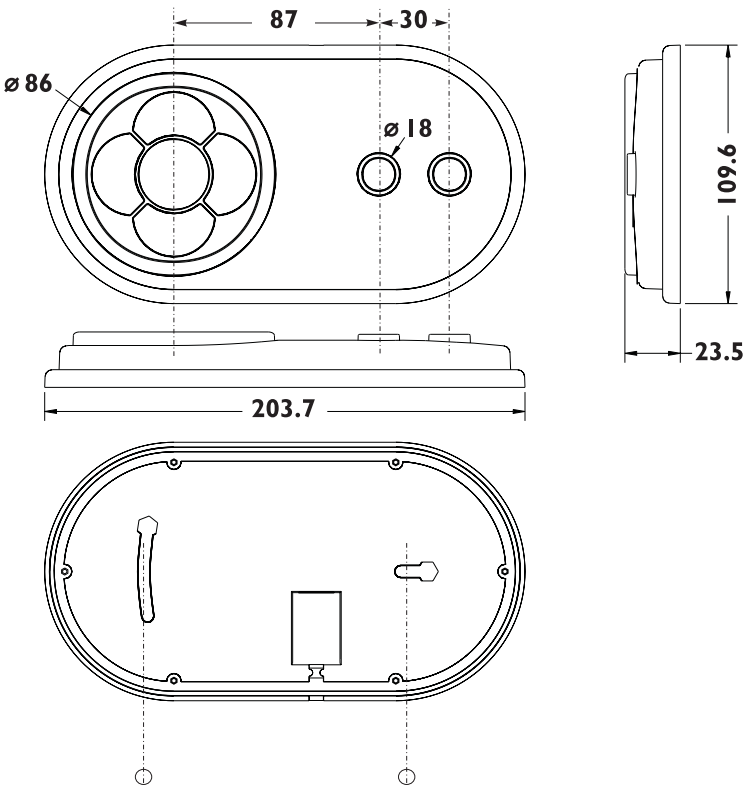

PRODUCT INFORMATION

Connections

- Output/Serial .....: DB9 female

Controls

- Left
- Up
- Right
- Down
- Go
- Menu
- Play

- Dimensions (wxhxd) .....: 203,7 x 109,6 x 23,5 mm
- Cable length .....: 3 meter
- Power consumption .....: 10 mA

TECHNICAL DRAWINGS