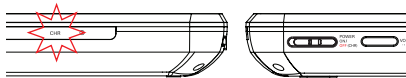

- Connect the supplied power adaptor cord (or the car adaptor) to the player and AC mains (or the car cigarette lighter outlet) to start charging.
 - The **CHG** indicator turns red.
 - When the battery is fully charged, the indicator turns off.
- Disconnect the power adaptor cord (or the car adaptor) when the CHG indicator turns off.