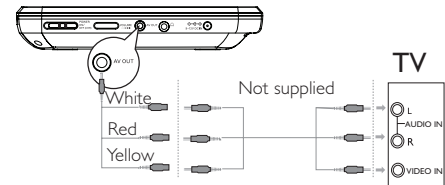

Note:

– You can also connect the supplied power adaptor cord (or the car adaptor) to the player and AC mains (or the car cigarette lighter outlet) directly wherever possible.

2 Enjoy (Disc operation)

- Open the lid of the player.
- Slide the **POWER** switch to **ON** to switch on the DVD player.
 - The **⊙** indicator turns on.
- Slide **OPEN** on the player.
- Remove the protective card (if any) and load a disc with the label side facing up.
- Close the disc door.
 - Playback will start automatically. If not, press **▶||**.
- To stop playback, press **■**.

Note:

During play, you can:

- Press **OPTION** to select some play options: audio, subtitle, repeat, and time display.
- Press **☼** directly to adjust brightness of screen backlight to match lighting conditions.

2 Enjoy (AV OUT)

Connecting additional equipment (TV for example)

- Connect the **AV OUT** socket on the set to the video and audio sockets on a TV as shown directly.
- Switch on the TV and set to the correct video-in channel.
 - You can consult the owner's manual of your TV. (If your TV does not have Audio and Video inputs, you will need to purchase a RF modulator. Please consult your dealer.)