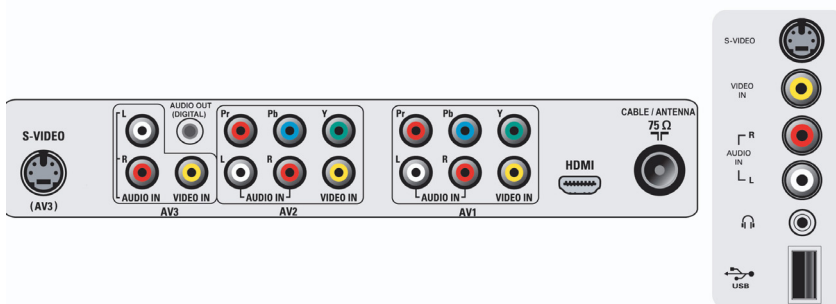

Multimedia Applications

- Digital Content Management: Digital Media Reader
- Multimedia connections: USB memory class device
- Playback Formats: MP3, Slideshow files (.alb), JPEG Still pictures

Tuner/Reception/Transmission

- Aerial Input: 75 ohm F-type
- TV system: ATSC, NTSC
- Video Playback: NTSC
- Cable: Unscrambled Digital Cable -QAM
- Tuner bands: Hyperband, S-Channel, UHF, VHF

Connectivity

- AV 1: Audio L/R in, CVBS in, YPbPr
- AV 2: Audio L/R in, CVBS, YPbPr
- AV 3: Audio L/R in, CVBS in, S-Video Y/C
- Front / Side connections: Audio L/R in, CVBS in, Headphone out, S-video in, USB
- Audio Output - Digital: Coaxial (cinch)
- Other connections: HDMI

Power

- Ambient temperature: 5 °C to 40 °C
- Mains power: AC 110 - 240 V, 50/60 Hz
- Power consumption: 400 W
- Standby power consumption: < 1 W (110V)

Accessories

- Included Accessories: Table top stand, Power cord, Quick start guide, User Manual, Registration card, Remote Control

Dimensions

- Set dimensions in inch (W x H x D): 49.2 x 27.1 x 4.4 inch
- Set dimensions with stand in inch (W x H x D): 49.2 x 29.1 x 11.8 inch
- Product weight (lb): 87.6 (with stand), 83.2 (without stand)
- Box dimensions in inch (W x H x D): 52.3 x 37 x 13 inch
- Weight incl. Packaging (lb): 107.8

Issue date 2009-07-31

Version: 11.0.13

12 NC: 8670 000 23558
UPC: 6 09585 11134 9

© 2009 Koninklijke Philips Electronics N.V.
All Rights reserved.

Specifications are subject to change without notice.
Trademarks are the property of Koninklijke Philips
Electronics N.V. or their respective owners.

www.philips.com