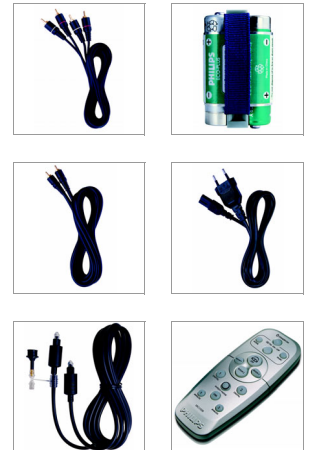

SBCHD1500U

Your personal Digital Surround Sound

Enjoy movies and music

The superb HD1500U gives you the convenience of a wireless headphone with the reliability and quality of digital audio. Enjoy a choice of three multichannel Dolby TM headphone modes without disturbing the people around you.

The perfect wireless listening experience

- 50mm speaker driver for sound without audible distortion
- A choice of 3 different Dolby Headphone listening rooms
- Treble and bass boost let you optimise the sound
- Dynamic Bit Allocation allows you to hear more detail
- Digital audio and transmission for ultimate quality

Always ready to go

- Connect up to 4 audio sources so no constant plug swapping
- Digital Wireless Transmission for the highest quality audio
- Intelligent User Interface shows all available options
- Remotely choose sources and settings in comfort