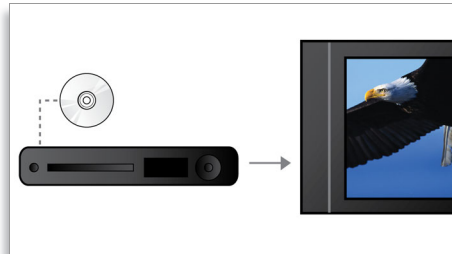

Plays it all

Play virtually any disc you want - whether they are CDs, (S)VCDs, DVDs, DVD+R, DVD-R, DVD+RW, DVD-RW or DVD+R DL. Experience unbeatable flexibility and the convenience of playing all your discs on the one device.