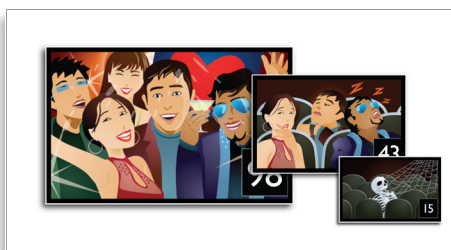

Karaoke scoring

Add a dash of fun to your Karaoke sessions with Karaoke Scoring. Allow your performance to be judged for further

improvement, or for friendly competitions. Karaoke Scoring automatically rates your singing and gives you a humorous picture that is tied to how well you did. The fun never ends.