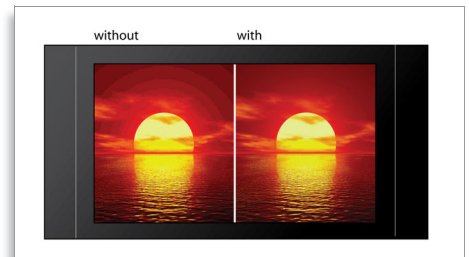

12-bit/108 MHz video DAC

12-bit Video DAC is a superior Digital-to-Analogue Converter that preserves every detail of the authentic picture quality. It shows subtle shades and smoother graduation of colours, resulting in a more vibrant and natural picture. The limitations of the standard 10-bit DAC become particularly apparent when it is used with large screens and projectors.