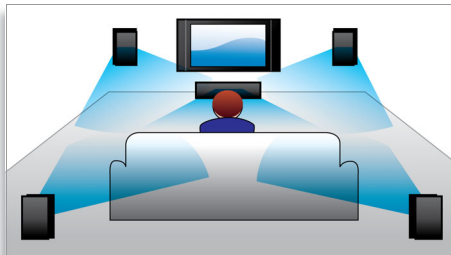

Dolby Digital and Pro Logic II

A built-in Dolby Digital decoder eliminates the need for an external decoder by processing all six channels of audio information to provide a surround sound experience and an astoundingly natural sense of ambience and dynamic realism. Dolby Pro Logic II provides five channels of surround processing from any stereo source.