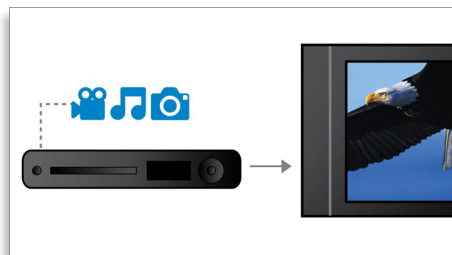

Plays it all

Play virtually any media format you want - whether they be DivX, MP3s, WMA or JPEGs.

Experience the unbeatable convenience of great playability, and the luxury of sharing media files on your TV or home theater system - in the comfort of your living room.