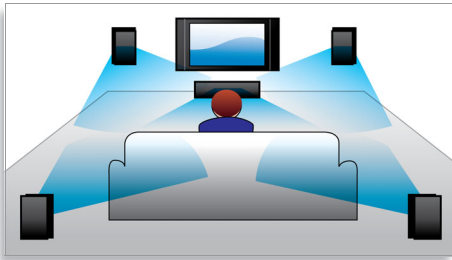

Connect and enjoy multiple sources

- Hi-Speed USB 2.0 Link plays video/music from USB flash drives
- Multiple digital inputs for quality sound from other sources

Easy to set up and use

- EasyLink controls all EasyLink products with a single remote

PHILIPS
sense and simplicity

Highlights

DTS, DolbyDigital, ProLogic II

A built-in DTS and Dolby Digital decoder eliminates the need for an external decoder by processing all six channels of audio information to provide a surround sound experience and an astoundingly natural sense of ambience and dynamic realism. Dolby Pro Logic II provides five channels of surround processing from any stereo source.

true-to-life pictures. Progressive Scan (represented by "p" in "1080p") eliminates the line structure prevalent on TV screens, again ensuring relentlessly sharp images. To top it off, HDMI makes a direct digital connection that can carry uncompressed digital HD video as well as digital multi-channel audio, without conversions to analogue - delivering perfect picture and sound quality, completely free from noise.