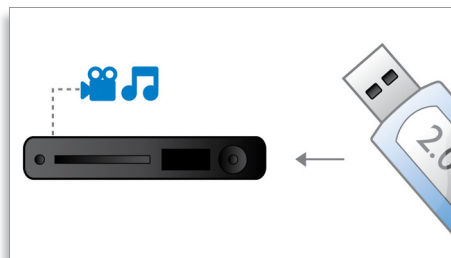

Hi-Speed USB 2.0 Link

The Universal Serial Bus or USB is a protocol standard that is conveniently used to link PCs, peripherals and consumer electronic equipment. Hi-Speed USB devices have a data transfer rate of up to 480 Mbps - up from the 12 Mbps in original USB ones. With Hi-Speed USB 2.0 Link, all you have to do is plug in your USB device, select the movie, music or photo and play away.