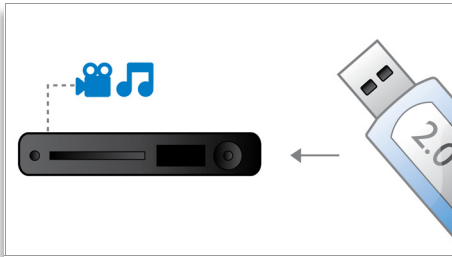

Highlights

Hi-Speed USB 2.0 Link

The Universal Serial Bus or USB is a protocol standard that is conveniently used to link PCs, peripherals and consumer electronic equipment. Hi-Speed USB devices have a data transfer rate of up to 480 Mbps - up from the 12 Mbps in original USB ones. With Hi-Speed USB 2.0 Link, all you have to do is plug in your USB device, select the movie, music or photo and play away.