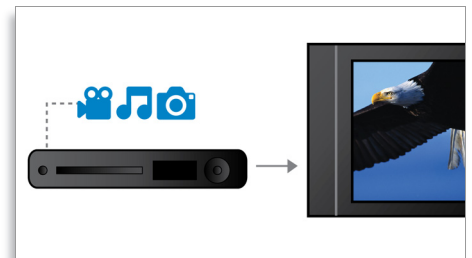

Plays it all

Play virtually any media format you want - whether they are WMV, DivX, MP3s or JPEGs. Experience the unbeatable convenience of great playability and the luxury of sharing media files on your TV or home theatre system - in the comfort of your living room.

Floor standing speakers

Floor standing speakers for freedom of placement