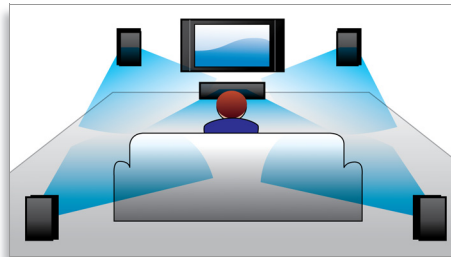

DTS, DolbyDigital, ProLogic II

A built-in DTS and Dolby Digital decoder eliminates the need for an external decoder by processing all six channels of audio information to provide a surround sound experience and an astoundingly natural sense of ambience and dynamic realism. Dolby Pro Logic II provides five channels of surround processing from any stereo source.