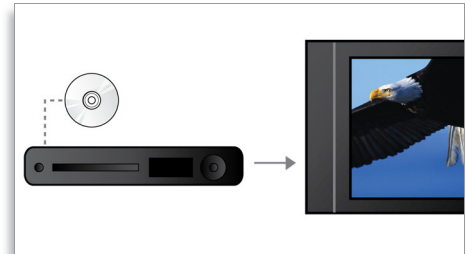

Plays it all

Play virtually any disc you want - whether they be CDs, (S)VCDs, DVDs, DVD+R, DVD-R, DVD+RW, DVD-RW or DVD+R DL. Experience unbeatable flexibility and the convenience of playing all your discs on the one device.