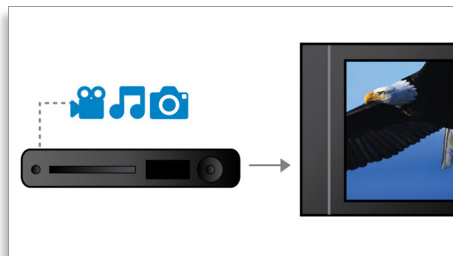

Plays it all

Play virtually any media format you want - whether they be WMV, DivX, MP3s or JPEGs.

Experience the unbeatable convenience of great playability, and the luxury of sharing media files on your TV or home theater system - in the comfort of your living room.