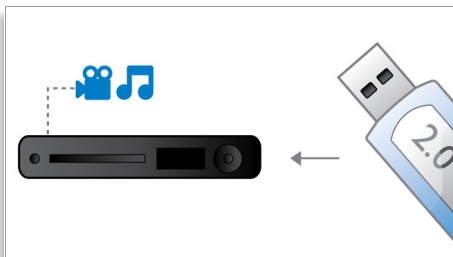

Hi-Speed USB 2.0 Link

The Universal Serial Bus or USB is a protocol standard that is conveniently used to link PCs, peripherals and consumer electronic equipment. Hi-Speed USB devices have a data transfer rate of up to 480 Mbps - up from the 12 Mbps in original USB ones. With Hi-Speed USB 2.0 Link, all you have to do is plug in your USB device, select the movie, music or photo and play away.