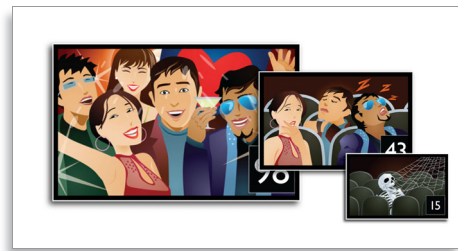

Karaoke scoring

Add a dash of fun to your Karaoke sessions with Karaoke Scoring. Allow your performance to be judged for further improvement, or for friendly competitions. Karaoke Scoring automatically rates your singing and gives you a humorous picture that is tied to how well you did. The fun never ends.