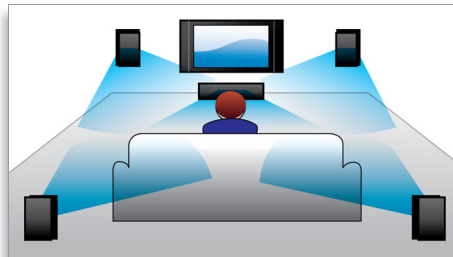

HDMI 1080p

HDMI 1080p upscaling delivers images that are crystal clear. Movies in standard definition can now be enjoyed in true high definition resolution - ensuring more details and more true-to-life pictures. Progressive Scan (represented by "p" in "1080p") eliminates the line structure prevalent on TV screens, again ensuring relentlessly sharp images. To top it off, HDMI makes a direct digital connection that can carry uncompressed digital HD video as well as digital multi-channel audio, without conversions to analogue - delivering perfect picture and sound quality, completely free from noise.

EasyLink

EasyLink lets you control multiple devices with one remote. It uses HDMI CEC industry-standard protocol to share functionality between devices through the HDMI cable. With one touch of a button, you can operate all your connected HDMI CEC-enabled equipment simultaneously. Functions like standby and play can now be carried out with absolute ease.

DTS, DolbyDigital, ProLogic II

A built-in DTS and Dolby Digital decoder eliminates the need for an external decoder by processing all six channels of audio information to provide a surround sound experience and an astoundingly natural sense of ambience and dynamic realism. Dolby Pro Logic II provides five channels of surround processing from any stereo source.