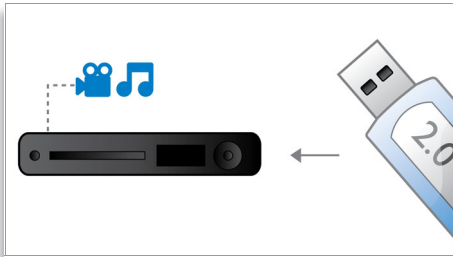

Easy to set up and use

- EasyLink controls all EasyLink products with a single remote
- Floor standing speakers for freedom of placement

PHILIPS
sense and simplicity

Highlights

Hi-Speed USB 2.0 Link

The Universal Serial Bus or USB is a protocol standard that is conveniently used to link PCs, peripherals and consumer electronic equipment. Hi-Speed USB devices have a data transfer rate of up to 480 Mbps - up from the 12 Mbps in original USB ones. With Hi-Speed USB 2.0 Link, all you have to do is plug in your USB device, select the movie, music or photo and play away.