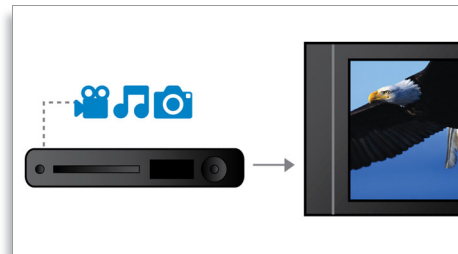

Plays it all

Play virtually any media format you want - whether they are WMV, DivX, MP3s or JPEGs. Experience the unbeatable convenience of great playability and the luxury of sharing media files on your TV or home theatre system - in the comfort of your living room.