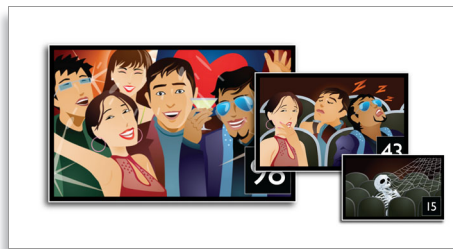

Easy to set up and use

- EasyLink for easy control of connected devices via HDMI CEC

PHILIPS
sense and simplicity

Highlights

HDMI 1080p

HDMI 1080p upscaling delivers images that are crystal clear. Movies in standard definition can now be enjoyed in true high definition resolution - ensuring more details and more true-to-life pictures. Progressive Scan (represented by "p" in "1080p") eliminates the line structure prevalent on TV screens, again ensuring relentlessly sharp images. To top it off, HDMI makes a direct digital connection that can carry uncompressed digital HD video as well as digital multi-channel audio, without conversions to analogue - delivering perfect picture and sound quality, completely free from noise.

Karaoke scoring

Add a dash of fun to your Karaoke sessions with Karaoke Scoring. Allow your performance to be judged for further improvement, or for friendly competitions. Karaoke Scoring automatically rates your singing and gives you a humorous picture that is tied to how well you did. The fun never ends.