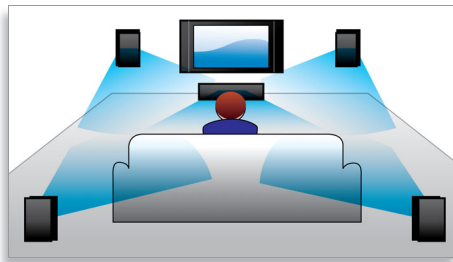

DTS, DolbyDigital, ProLogic II

A built-in DTS and Dolby Digital decoder eliminates the need for an external decoder by processing all six channels of audio information to provide a surround sound experience and an astoundingly natural sense of ambience and dynamic realism. Dolby Pro Logic II provides five channels of surround processing from any stereo source.