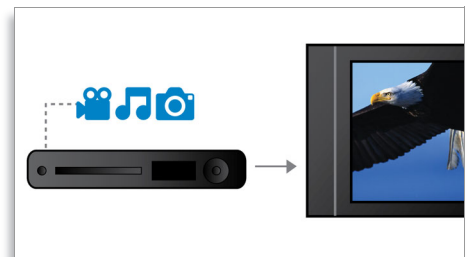

Plays it all

Play virtually any media format you want - whether they are WMV, DivX, MP3s or JPEGs. Experience the unbeatable convenience of great playability and the luxury of sharing media files on your TV or home theatre system - in the comfort of your living room.