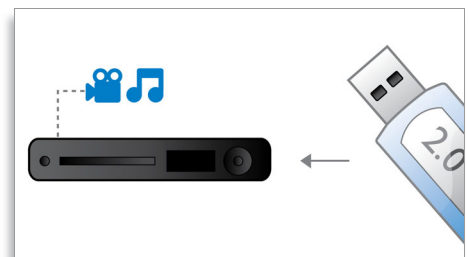

Hi-Speed USB 2.0 Link

The Universal Serial Bus or USB is a protocol standard that is conveniently used to link PCs, peripherals and consumer electronic equipment. Hi-Speed USB devices have a data transfer rate of up to 480 Mbps - up from the