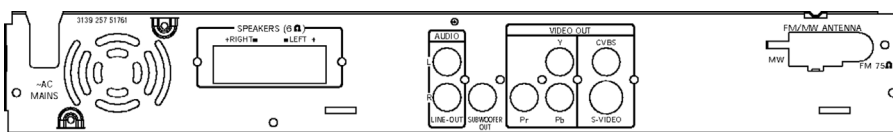

100 watts active subwoofer

Multi-format Movies

Multi-format playability allows you to play most disc formats for maximum disc compatibility and viewing pleasure.

Multi-format Music

Multi-format playability allows you to play most disc formats for maximum disc compatibility and listening pleasure.

Picture CD with MP3 Playback

Picture CD is a CD-R or CD-RW disc on which you can store your MP3 and digital pictures. When inserting a Picture CD in the DVD player, a screen menu will pop up, showing your JPEG's and/or MP3 files on the disc. Just select the music and pictures files you wish to enjoy and press play or OK. You can watch your pictures on TV with your music playing simultaneously.

Quick Start Guide

To guide you through the initial set-up of your system, Philips delivers a Quick Start Guide that uses an easy approach with clearly defined graphics and colors to guide you through the basic steps of connection and obtaining picture and sound. These basic steps are clearly described on one page in the packaging box, making setup quick and simple.

Date of issue 2007-01-15

Version: 3.0

12 NC: 9073 100 12439
EAN: 87 10895 86576 0

© 2007 Koninklijke Philips Electronics N.V.
All Rights reserved.

Specifications are subject to change without notice.
Trademarks are the property of Koninklijke Philips Electronics N.V. or their respective owners.

www.philips.com